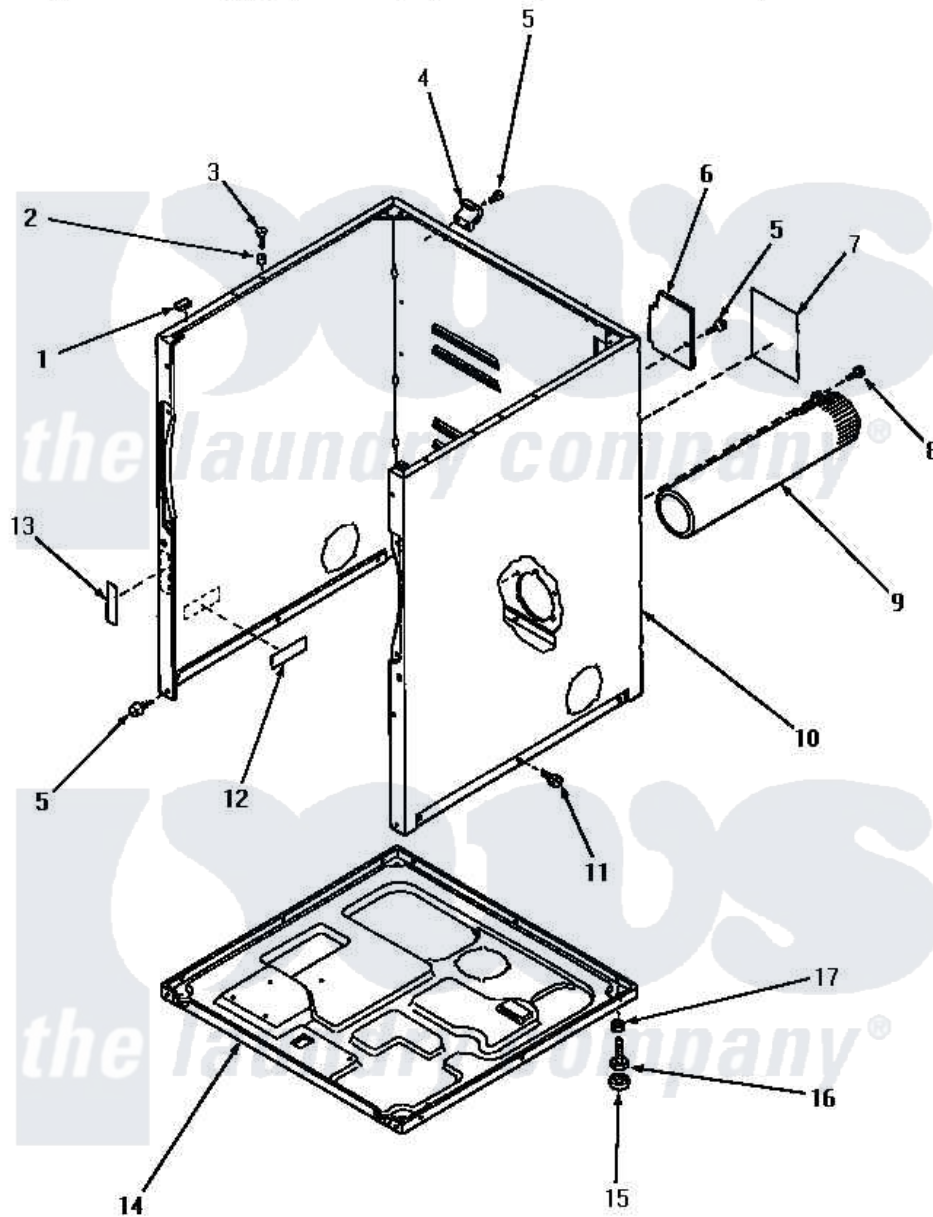

Amana NE6813 02 - CABINET, EXHAUST DUCT AND BASE

Amana [Residential Amana NE6813 Dryer Parts](#) Parts Diagram 02 - CABINET, EXHAUST DUCT AND BASE
 Click on the part number to view part

Item	Original Part Number	Replaced By	Status	Part Description
1	Y56128			Pad, Bumper
2	56079	505187		Locator, Panel
3	32671	Y014874		Screw, Idler Arm And Sleeve
4	60826		Not Available	HINGE, TOP
5	25723	27001200		Screw
6	60821			Access Cover
7	58866		Not Available	STICKER,WARNING-GROUND
8	56392		Not Available	SCREW,8-18 X 3/8 TAPPI
9	56118		Not Available	ASSY, EXHAUST DUCT
10	60813HP		Not Available	ASSY, DRYER CABINET
"	60813LP			Xxxassy, Dryer Cabinet
"	60813WP		Not Available	xxxASSY, DRYER CABINET
11	56264	27001200		Screw
12	61294		Not Available	(ELECTRIC MODELS)
13	24903		Not Available	STICKER,DISCONNECT POW

14	60811		Assembly, Base-Complete
15	70282	Y314137	Foot, Rubber
16	Y52696	Y305086	Adjustable Leg And Nut
17	20274	62739	Nut, Lock