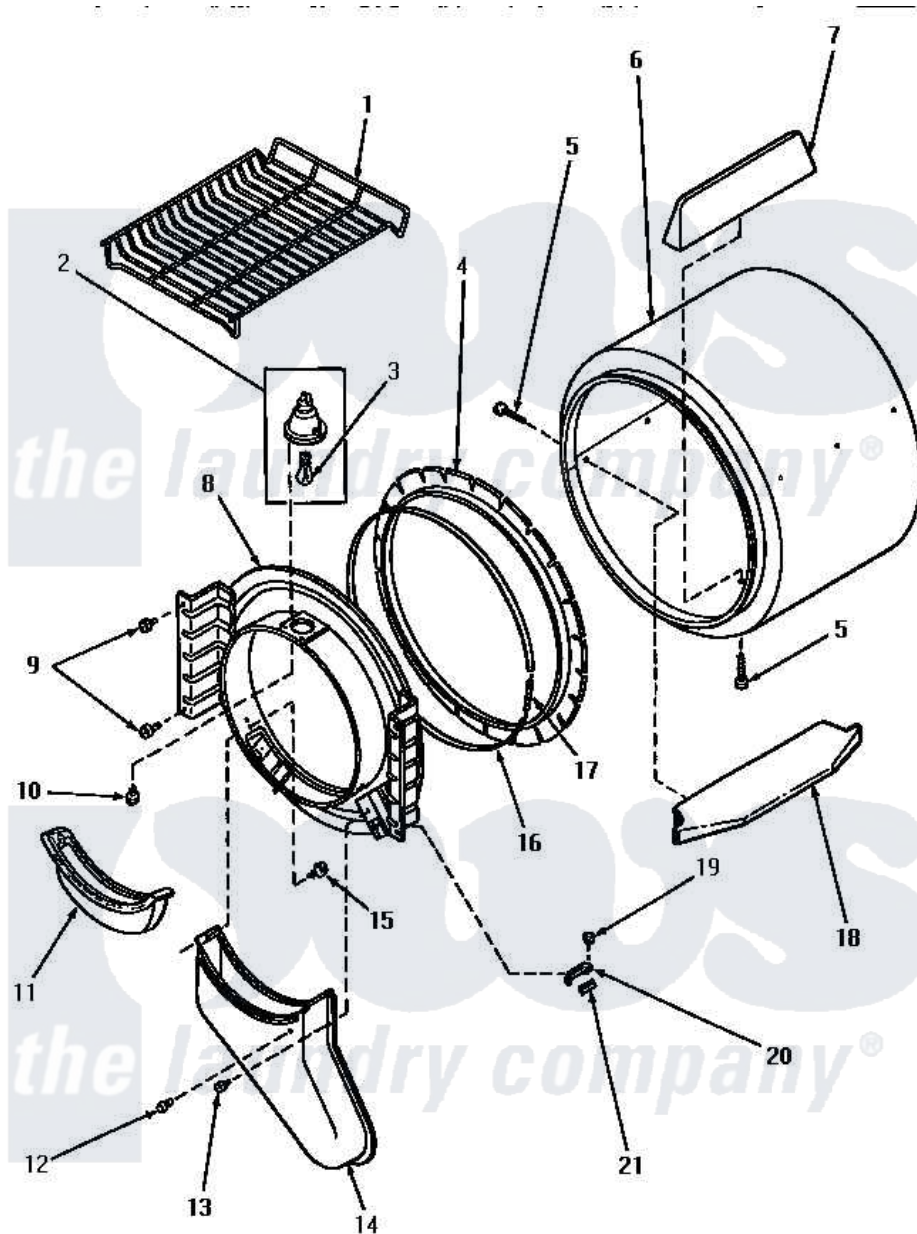

Amana NE6813 04 - FR BLKHD, AIR DUCT, FELT SEAL & CYLINDER

Amana Residential Amana NE6813 Dryer Parts Parts Diagram 04 - FR BLKHD, AIR DUCT, FELT SEAL & CYLINDER
 Click on the part number to view part

Item	Original Part Number	Replaced By	Status	Part Description
1	58846		Not Available	RACK, DRYING
2	60953P		Not Available	CYLINDER LIGHT ASSEMBLY
3	Y60954	67001316		Bulb, Light
4	56088			Assembly, Seal
5	56131		Not Available	SCREW, 10BT X 1 TAPPING
6	61073P		Not Available	ASSY, CYLINDER-WHITE
7	Y61399		Not Available	BAFFLE, CYLINDER-SHORT-
8	62160W		Not Available	ASSY, BULKHEAD & GLIDE FRT
"	62142W		Not Available	ASSY, BULKHEAD-FRONT-SV
9	25723	27001200		Screw
10	31260			Screw, No.8 X 3/8 Ind H
11	61376P			Filter, Lint-White W/Inst.
12	56938		Not Available	BUMPER
13	56392		Not Available	SCREW, 8-18 X 3/8 TAPPI
14	60786			Assembly, Air Duct-Front

15	23628	489464	Screw
16	Y56090	Not Available	SEAL STRAP
17	52310		Spring
18	Y61027	Not Available	BAFFLE,CYLINDER-EXTEND
19	23962	W10116760	Screw
20	61448		Glide, Cylinder-Rulon F
21	58049		Pad, Thin