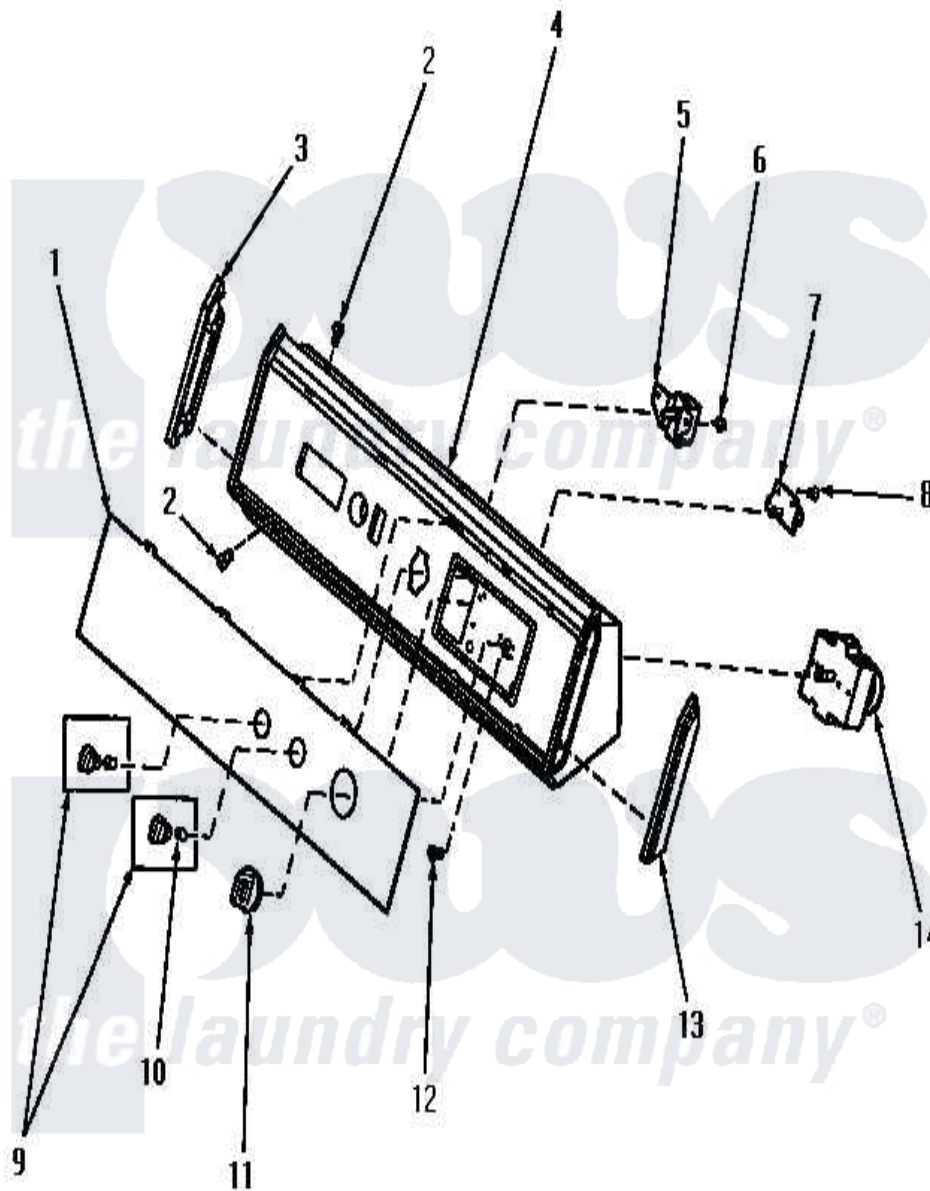

# Amana NE6813 05 - GRAPHICS PANEL, CTRL HOOD AND CTRLS

Amana Residential Amana NE6813 Dryer Parts Parts Diagram 05 - GRAPHICS PANEL, CTRL HOOD AND CTRLS  
 Click on the part number to view part

Item	Original Part Number	Replaced By	Status	Part Description
"	NOTE:		Not Available	NOTE 2: STARTING SERIAL NO. S6564538ZE, ALL HOME LAUNDRY DRYERS WERE MANUFACTURED WITH A NEW CYLINDER ROLLER. IT IS EQUIPPED WITH A LONGER BEARING, SO THE THR
1	60656		Not Available	PANEL,GRAPHIC
2	31752		Not Available	SCREW,No.8ABX3/4 POZIDRI
3	31249		Not Available	CAP,END-L.H.-CHROME
4	59955		Not Available	ASSY,HOOD & MOUNTING P
5	59447	<a href="#">500823</a>		Signal, Rotary
6	<a href="#">31260</a>			Screw, No.8 X 3/8 Ind H
7	59450		Not Available	SWITCH,ROTATE-TO-START
8	23962	<a href="#">W10116760</a>		Screw
9	31286		Not Available	ASSY,KNOB-ROTARY-BLK/O
10	10519		Not Available	RETAINER