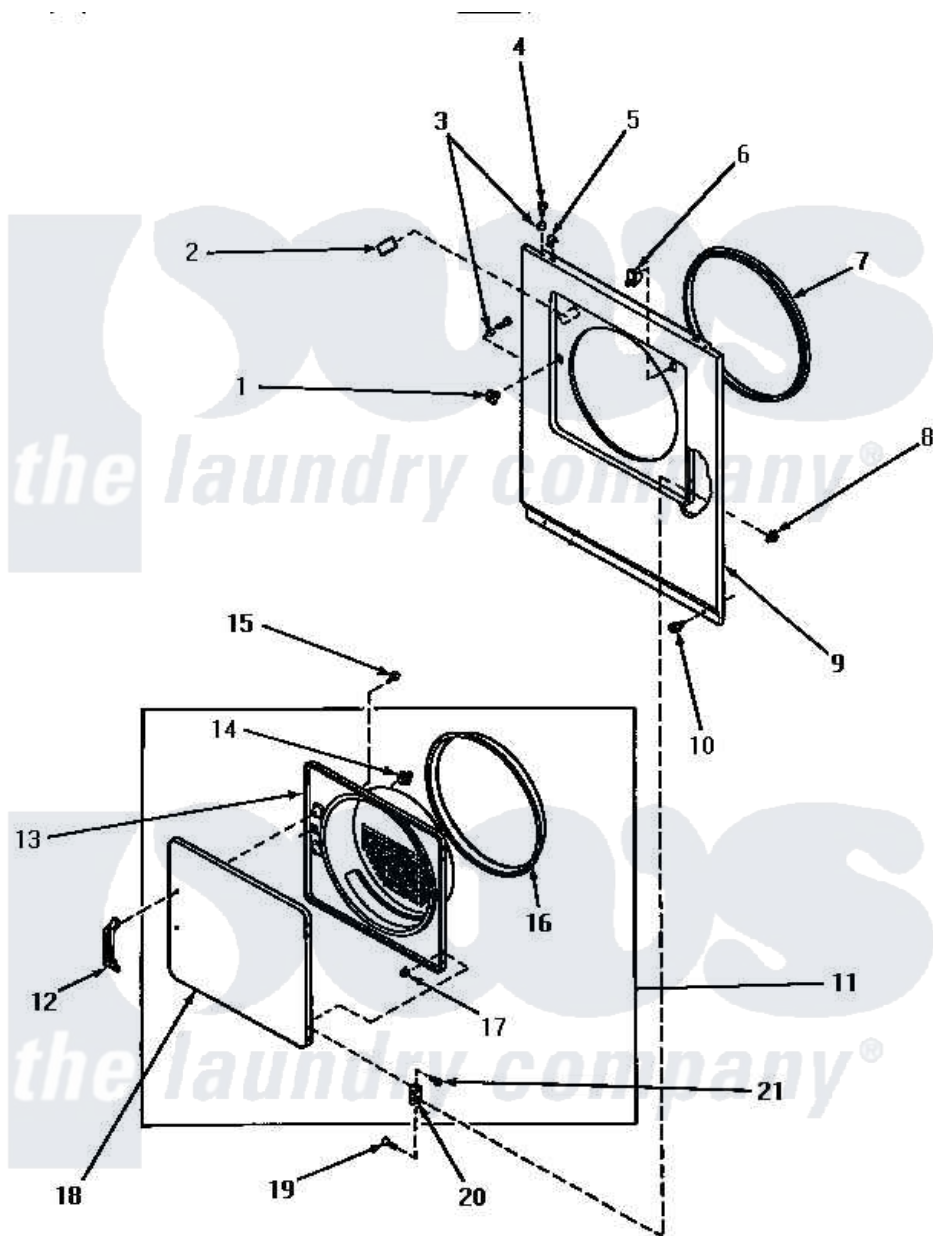

Amana NE6813 07 - LOADING DOOR, FRONT PANEL AND SEALS

Amana Residential Amana NE6813 Dryer Parts Parts Diagram 07 - LOADING DOOR, FRONT PANEL AND SEALS
 Click on the part number to view part

Item	Original Part Number	Replaced By	Status	Part Description
1	54660	LA-1003		Door Catch Kit
2	58854			Repl By 500281
3	56079	505187		Locator, Panel
4	32671	Y014874		Screw, Idler Arm And Sleeve
5	28835	22001650		Fastener, Spring
6	56052	W10169313		Switch-Dor
7	Y61380			Seal, Front Panel
8	51236	488130		Nut
9	62420H		Not Available	FRONT PANEL, HARVEST GOLD
"	62420L	62420LP		Assembly
"	62420W		Not Available	FRONT PANEL, WHITE
10	58637	27001200		Screw
11	62151H		Not Available	ASSY,DOOR
"	62151W		Not Available	ASSY,DOOR
"	62151L		Not Available	ASSY,DOOR
12	54068P	61925		Pull Door Commercial Black

13	62152H		Not Available	INNER DOOR PANEL, HARVEST GOLD
"	62152L	62152P		Liner
"	62152W		Not Available	LINER,DOOR
14	54661	LA-1003		Door Catch Kit
15	52150	489464		Screw
16	61379	61379P		Door Seal
17	23407			Nut, Speed-8A Tinn C15
18	62153W		Not Available	PANEL OUTER DOOR
"	62153L		Not Available	DOOR
"	62153H			Door
19	22649			Screw, 8-32 X 13/32 FI
20	56045P	56045		Hinge
21	52864	500226		Screw, 8b-16 x 5/8 Tap