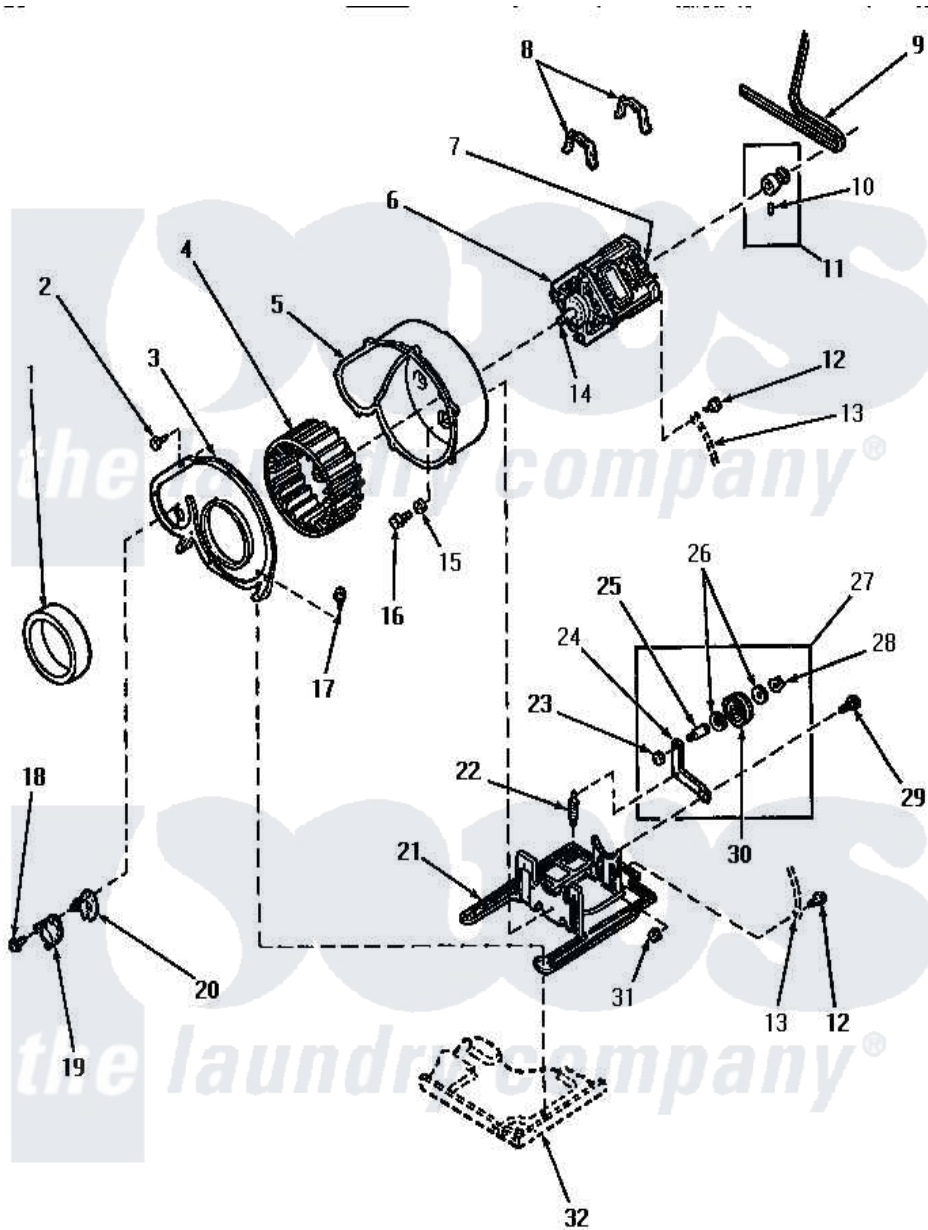

Amana NE6813 08 - MOTOR, EXHAUST FAN AND BELT

Amana [Residential Amana NE6813 Dryer Parts](#) Parts Diagram 08 - MOTOR, EXHAUST FAN AND BELT
 Click on the part number to view part

Item	Original Part Number	Replaced By	Status	Part Description
1	56065		Not Available	SEAL
2	23962	W10116760		Screw
3	60938P		Not Available	COVER,BLOWER HOUSING
4	56000	510139P		Assembly Blower Fan Package
5	56020			Housing, Blower
6	Y58044	915P3		Motor-Drve
7	53249		Not Available	SWITCH
"	53226		Not Available	SWITCH,MOTOR
"	59895		Not Available	MOTOR SWITCH, INTERNAL MOUNTED
8	Y58047	660658		Clamp, Motor Mounting 343481 685441
9	59174	40111201		Belt, Cylinder
10	52906		Not Available	SETSCREW
11	59173		Not Available	MOTOR PULLEY ASSEMBLY
12	23222	3177991		Screw

13	Y00000000		Not Available	SEE NOTE GROUND WIRE, GREEN
14	27604P			Never-Seeze 1 Oz Tube
15	20492	M0270504		Washer
16	56264	27001200		Screw
17	51780	3390631		Screw, 10-16 X 3/8
18	52150	489464		Screw
19	Y61372			Thermostat
20	61401	61623		Thermostat, Heater-BR
21	Y60816	503613		Mount, Motor
22	56076			Spring, Idler
23	56156	358160		Nut
24	56057		Not Available	LEVER, IDLER
25	56461			Shaft
26	52549			Washer, 501 ID X3/4 Odx
27	Y56170	56170P		Assembly- Idle
28	23748			Ring, Retaining
29	56587		Not Available	SCREW, 1/4-20 HEX HD SH
30	Y54414			Assembly, Wheel And Bearing
31	52566	27001225		Nut, Jam Mid Lock 1/4-20
32	Y00000000		Not Available	SEE NOTE BASE -- (SEE PAGE 9, KEY 14)