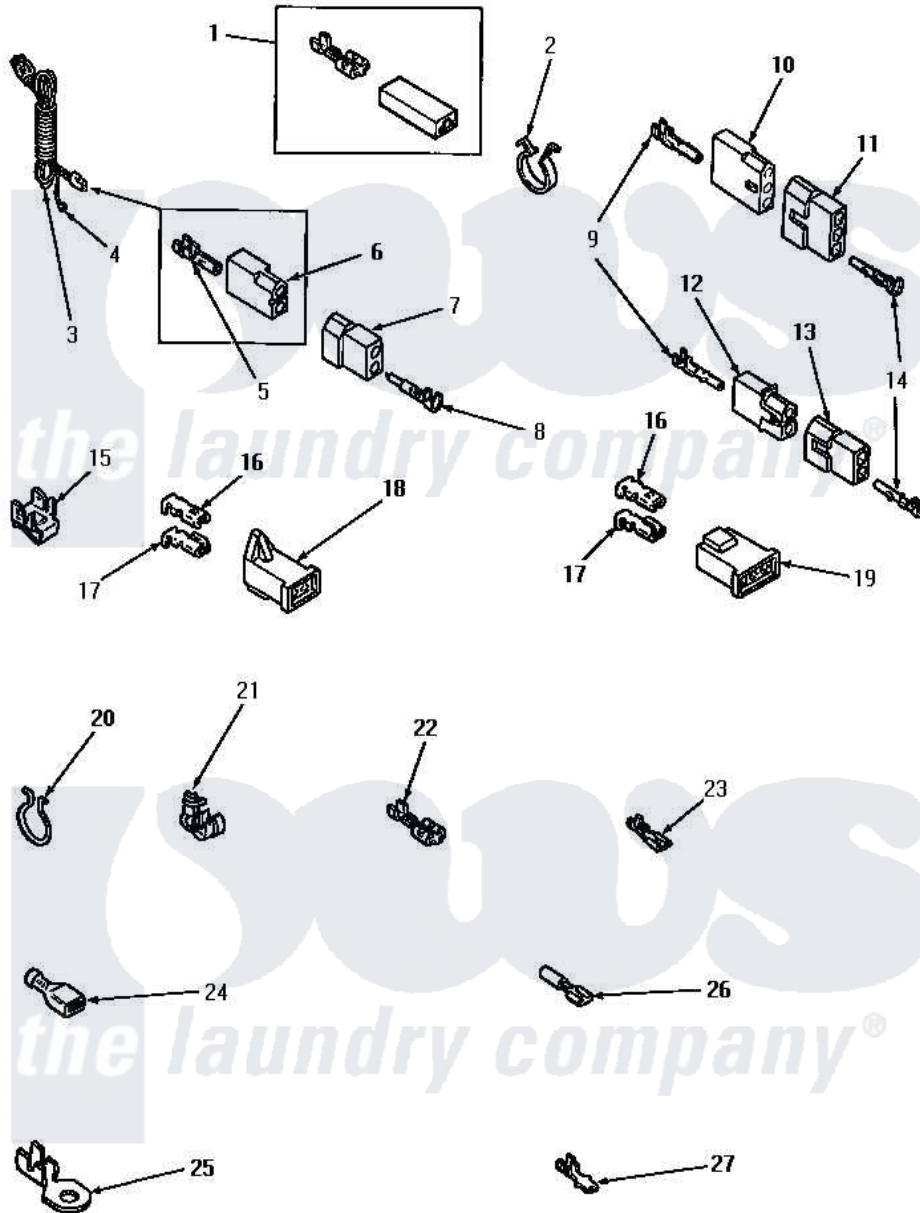

Amana NE6813 09 - POWER CORD AND TERMINALS

Amana [Residential Amana NE6813 Dryer Parts](#) Parts Diagram 09 - POWER CORD AND TERMINALS
 Click on the part number to view part

Item	Original Part Number	Replaced By	Status	Part Description
1	Y00237			Terminal-Female 1/4 ((1) 12 GAUGE Wire Or(2) 18 GA
2	61510	504034		Clip, Wire
3	Y56222	27001142		Cord, Power
4	Y00000000		Not Available	SEE NOTE GROUND WIRE, GREEN
5	00130			Terminal, Pin-1/8 Femal
6	56265			Receptacle, 2 Circuit
7	56266			Plug
8	Y00127			Terminal, Pin-1/8 Male
9	Y00117	5011-XX		093 Female Socket
10	23039	697780		Receptacle,
11	23040			Plug-3 Circuit
12	56451			Receptacle, 2 Circuit
13	56448			Terminal Block Plug
14	Y00116			Terminal, Pin-Male
15	Y00161	B5733302		Clip, Ground

16	Y00189		Terminal, Spade
17	Y00190		Connector-Receptacle
18	58799		Connector-2 Circuit
19	58800	Not Available	CONNECTOR-3 CIRCUIT (3 CIRCUIT CONNECTOR)
20	51291		Clip, Wire
21	21903	211881	Grommet, Cord Part Not Used- Gas Models Only
22	Y00121	Not Available	SPADE TERMINAL(12 GAUGE) (1/4 INCH-(2) 18 GAUGE WIRES O
"	Y00222	Not Available	TERMINAL,FEMALE-1/4 SP
"	Y00119	Not Available	SPADE TERMINAL(18 GAUGE) (1/4 INCH-(1) 18 GAUGE WIRE)
23	00156	00156SRE	65br30/FI
"	Y00209		Spade Terminal (18 Gauge) (3/16 Inch-(2) 18 Gauge Wires-
"	Y00124		Spade Terminal (18 Gauge) (3/16 Inch-(1) 18 Gauge Wire-
24	Y00163	285432	Terminal
"	Y00165		Insulated Spade Terminal
25	Y00111		Ring Terminal No.10 No.10 18 Gauge Wires Or
"	00110		No.10 18 Gauge Wire
26	Y00215		Barrel Insulated Spade
"	Y00214	Not Available	BARREL INSULATED SPADE(18 GAUG (1/4 INCH- 18 GAUGE WIRE)
27	Y00138		Male Tab Terminal 18 Gauge Wire)
"	Y00139	Y00138	Male Tab Terminal 18 Gauge Wire)