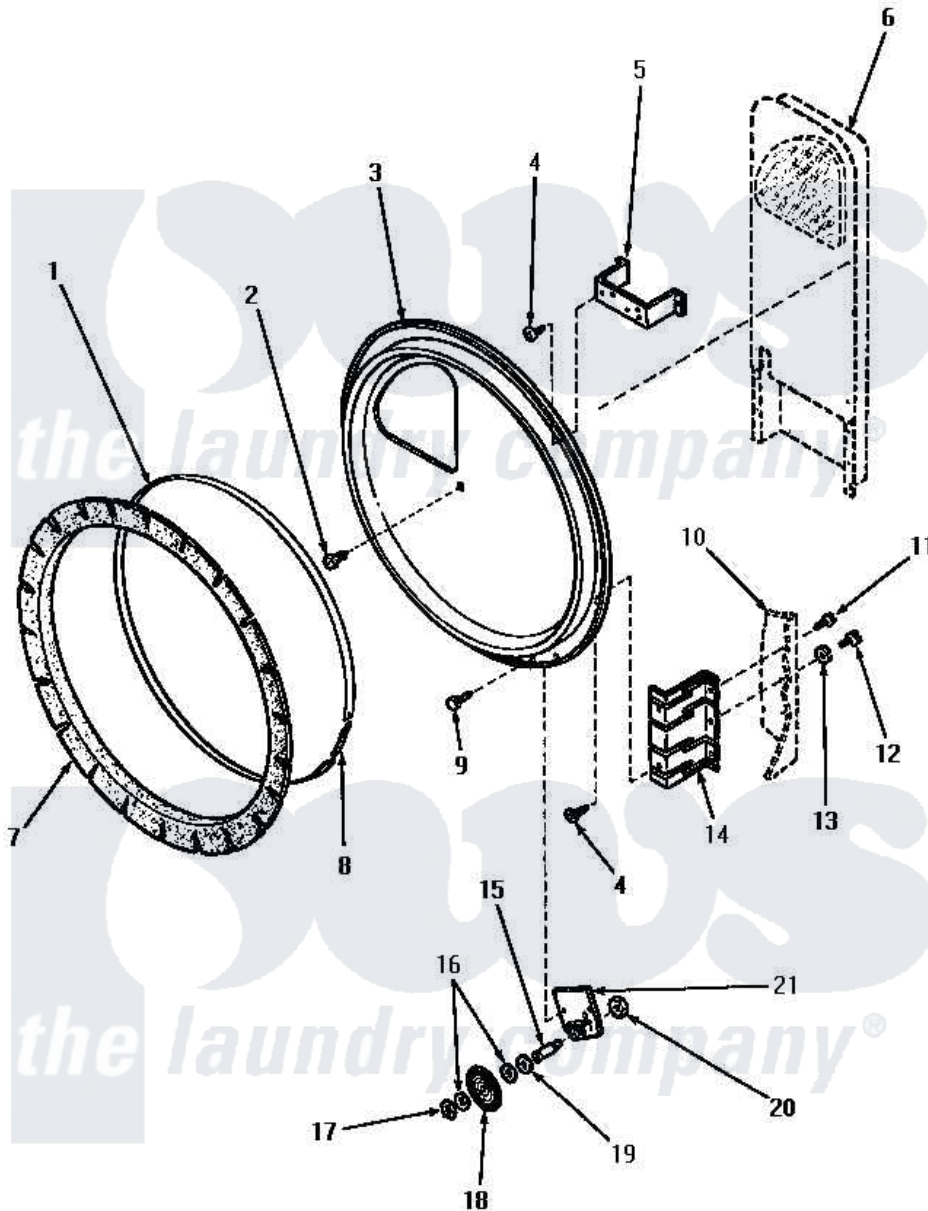

Amana NE6813 10 - REAR BLKHD, FELT SEAL & CYLINDER ROLLER

Amana Residential Amana NE6813 Dryer Parts Parts Diagram 10 - REAR BLKHD, FELT SEAL & CYLINDER ROLLER
 Click on the part number to view part

Item	Original Part Number	Replaced By	Status	Part Description
1	Y56090		Not Available	SEAL STRAP
2	23628	489464		Screw
3	Y61127		Not Available	ASSY, REAR BULKHEAD/BRKT
4	56078	M400664		SCrew Tap Trs Cr Rec 1016AB
5	60823	60823P		Bracket, Terminal Block
6	Y00000000		Not Available	SEE NOTE HEAT DUCT -- (SEE PAGE 7)
7	56088			Assembly, Seal
8	52310			Spring
9	51780	3390631		Screw, 10-16 X 3/8
10	Y00000000		Not Available	SEE NOTE CABINET -- (SEE PAGE 9, KEY 10)
11	25723	27001200		Screw
12	52909			Screw, 10B-16 X 1/2 HeX
13	51474		Not Available	WASHER, 13/64IDX1/2ODX.
14	56055		Not Available	BRACKET, BULKHEAD-REAR

15	56461		Shaft
16	52549		Washer, 501 ID X3/4 Odx
17	23748		Ring, Retaining
18	56457	62649P	Roller- CY
19	23886	Not Available	WASHER, .578IDX1.25ODX1
20	56156	358160	Nut
21	56042	Not Available	BRACKET, CYLINDER ROLLER