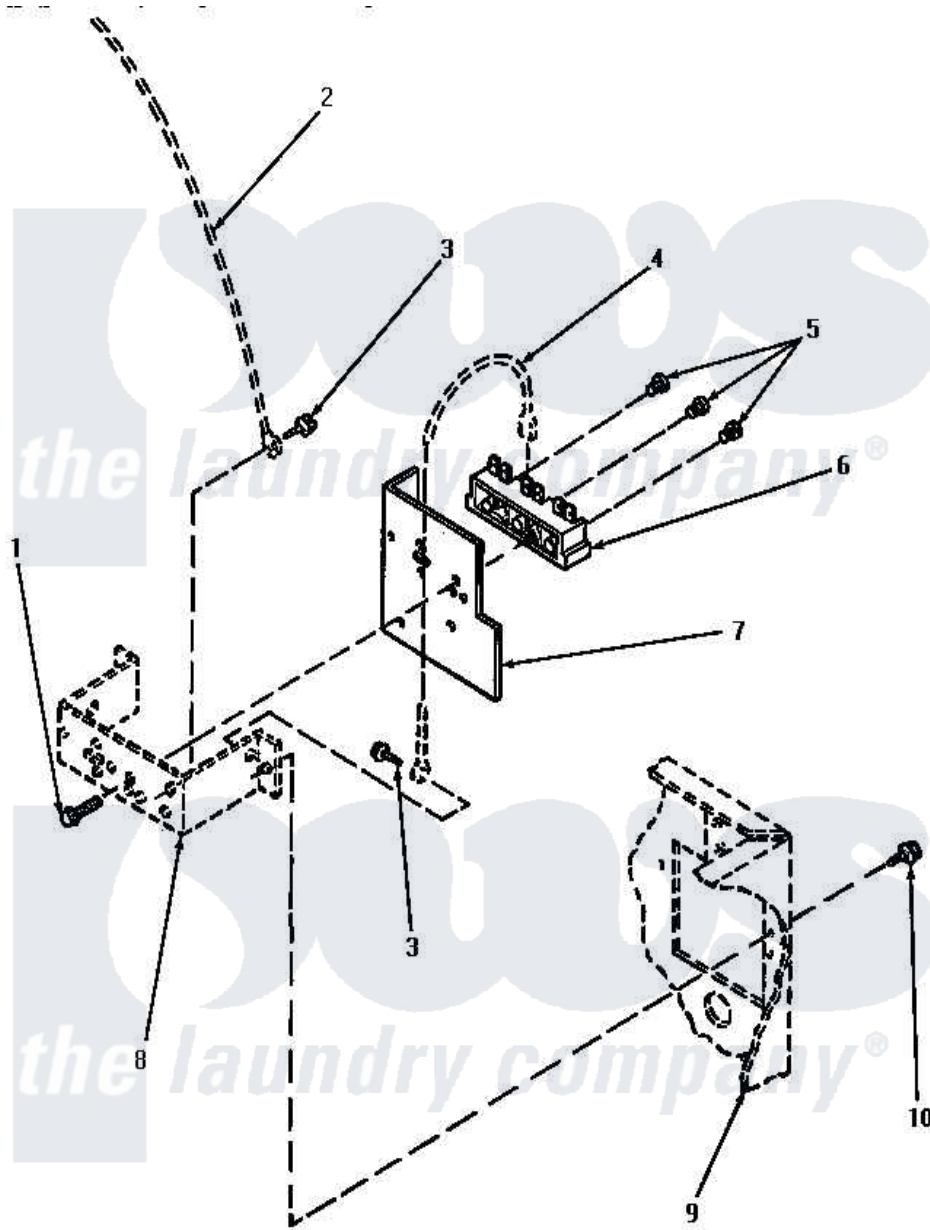

Amana NE6813 11 - TERMINAL BLOCK

Amana [Residential Amana NE6813 Dryer Parts](#) Parts Diagram 11 - TERMINAL BLOCK
 Click on the part number to view part

Item	Original Part Number	Replaced By	Status	Part Description
1	Y61200	501285		Screw, No.12 X 9/16-Pla
2	Y00000000		Not Available	SEE NOTE GROUND WIRE, GREEN
3	20530			Screw, 10-24 x 3/8 Hex
4	Y00000000		Not Available	SEE NOTE GROUND WIRE, GREEN -- (SEE NOTE 1)
5	Y61199	3400094		Screw, 10-32 X 3/8
6	61923P	61923		Block, Terminal
7	56087			Shield, Terminal Block
8	Y00000000		Not Available	SEE NOTE TERMINAL BLOCK BRACKET -- (SEE FIGURE 6)
9	Y00000000		Not Available	SEE NOTE CABINET -- (SEE PAGE 9, KEY 10)
10	25723	27001200		Screw