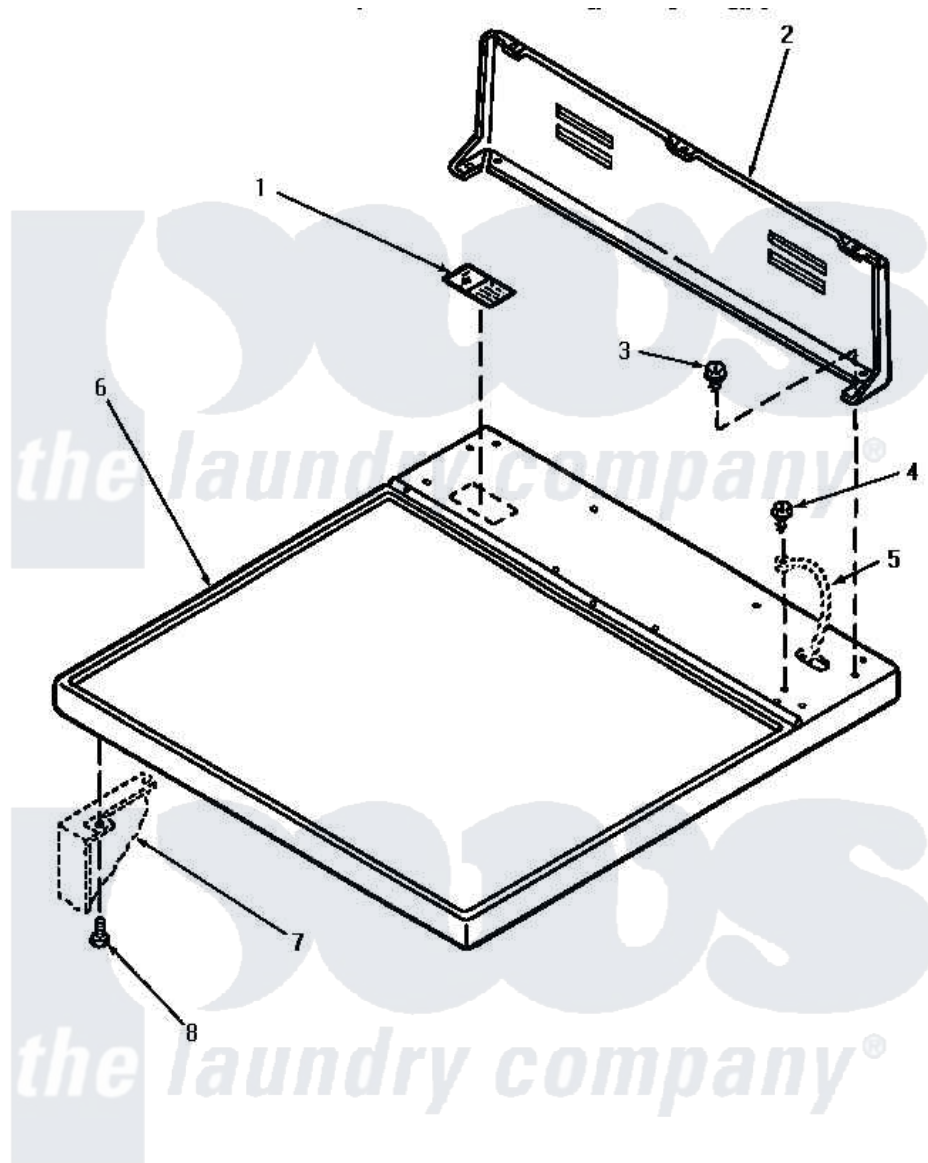

# Amana NE7313 01 - CABINET TOP & CONTROL HOOD REAR PANEL

## CABINET TOP AND CONTROL HOOD REAR PANEL

Amana [Residential Amana NE7313 Washer Parts](#) Parts Diagram 01 - CABINET TOP & CONTROL HOOD REAR PANEL  
 Click on the part number to view part

Item	Original Part Number	Replaced By	Status	Part Description
1	24903		Not Available	STICKER,DISCONNECT POW
2	59970		Not Available	CONTROL HOOD, REAR PANEL
3	23962	<a href="#">W10116760</a>		Screw
4	<a href="#">20530</a>			Screw, 10-24 x 3/8 Hex
5	Y00000000		Not Available	SEE NOTE GROUND WIRE, GREEN
6	60815H		Not Available	ASSY, TOP PANEL-DOMESTI
"	60815L		Not Available	CABINET TOP, ALMOND
"	60815W		Not Available	ASSY, TOP & CARTON
7	Y00000000		Not Available	SEE NOTE CABINET
8	33562	<a href="#">27001200</a>		Screw