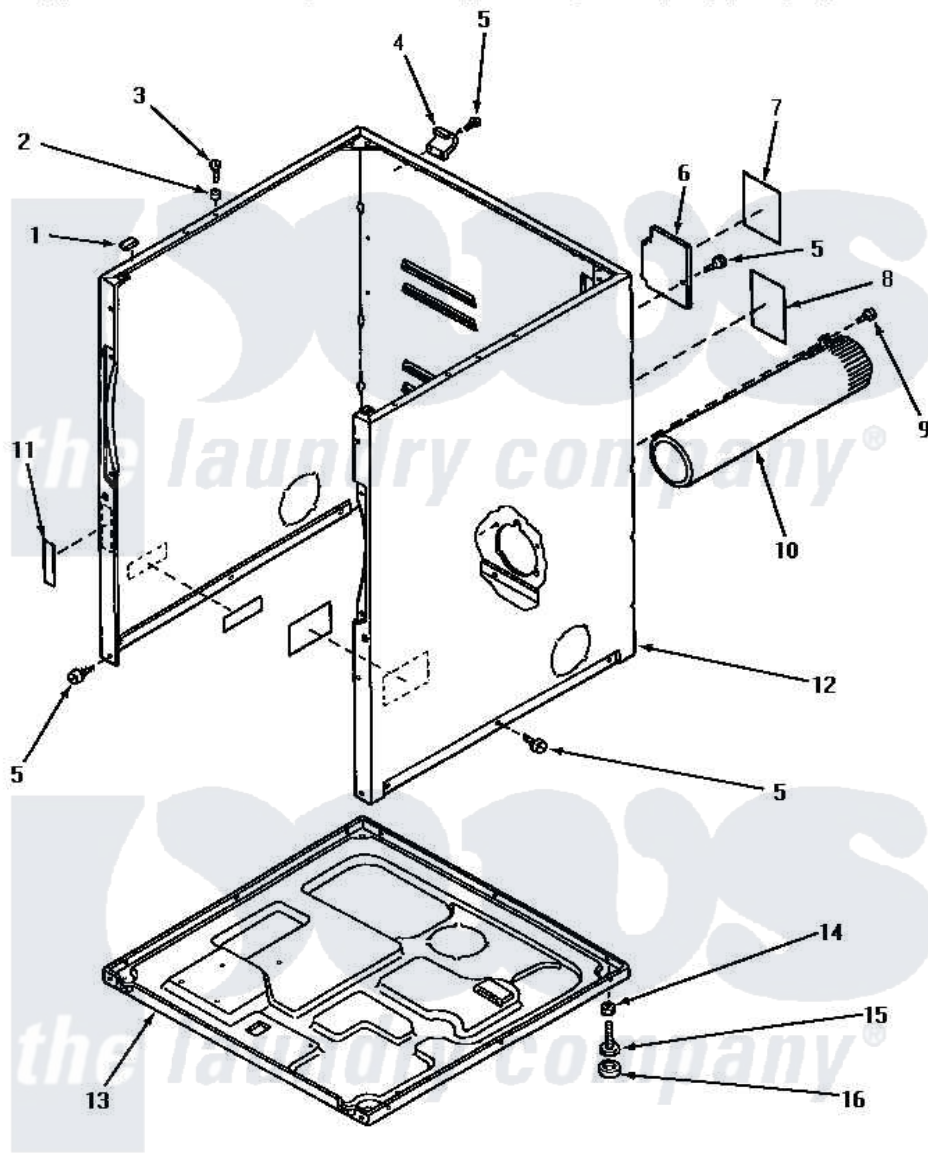

# Amana NE7313 02 - CABINET, EXHAUST DUCT & BASE

## CABINET, EXHAUST DUCT AND BASE

Amana [Residential Amana NE7313 Washer Parts](#) Parts Diagram 02 - CABINET, EXHAUST DUCT & BASE  
 Click on the part number to view part

Item	Original Part Number	Replaced By	Status	Part Description
1	<a href="#">Y56128</a>			Pad, Bumper
2	56079	<a href="#">505187</a>		Locator, Panel
3	32671	<a href="#">Y014874</a>		Screw, Idler Arm And Sleeve
4	60826		Not Available	HINGE, TOP
5	33562	<a href="#">27001200</a>		Screw
6	<a href="#">60821</a>			Access Cover
7	61206		Not Available	STICKER,NOTICE INSTALL
8	58866		Not Available	STICKER,WARNING-GROUND
9	Y33561	<a href="#">489464</a>		Screw
10	56118		Not Available	ASSY, EXHAUST DUCT
11	24903		Not Available	STICKER,DISCONNECT POW
12	60813PH		Not Available	CABINET, HARVEST GOLD
"	60813PW		Not Available	CABINET, WHITE
"	60813PL		Not Available	CABINET, ALMOND
13	<a href="#">60811</a>			Assembly, Base-Complete

14	20274	<a href="#">62739</a>	Nut, Lock
15	Y52696	<a href="#">Y305086</a>	Adjustable Leg And Nut
16	70282	<a href="#">Y314137</a>	Foot, Rubber