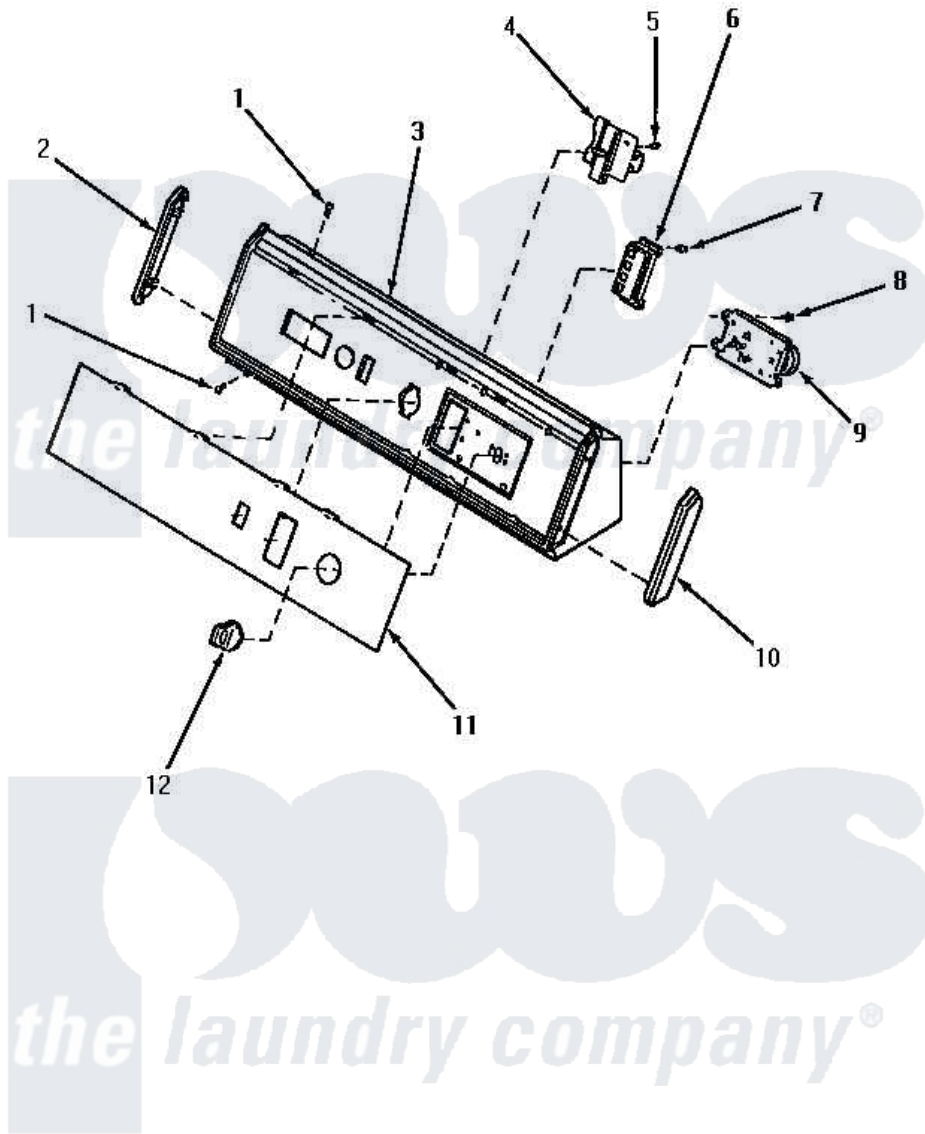

Amana NE7313 04 - GRAPHIC PANEL, CONTROL HOOD & CONTROLS

GRAPHIC PANEL, CONTROL HOOD AND CONTROLS

Amana [Residential Amana NE7313 Washer Parts](#) Parts Diagram 04 - GRAPHIC PANEL, CONTROL HOOD & CONTROLS

[Click on the part number to view part](#)

Item	Original Part Number	Replaced By	Status	Part Description
"	NOTE:		Not Available	IF DRYER IS INSTALLED IN A MANUFACTURED (MOBILE) HOME, OR IF LOCAL CODES DO NOT PERMIT GROUNDING THROUGH THE NEUTRAL, THIS WIRE WILL NOT BE ON THE DRYER. SEE I
1	31752		Not Available	SCREW, No.8ABX3/4 POZIDRI
2	31249		Not Available	CAP, END-L.H.-CHROME
3	59936		Not Available	ASSY, HOOD & MOUNTING P
4	59822			Signal, Slide-Blk/Blu
5	31260			Screw, No.8 X 3/8 Ind H
6	59618			Assembly, Switch And Cover-SQ
7	Y33561	489464		Screw
8	Y59616	90767		Screw, 8A X 3/8 HeX Washer Head Tapping
9	59421	502967P		Timer 5 Cycle Package

10	31248		Cap, End-RH-Chrome
11	59486	Not Available	PANEL,GRAPHIC
12	59793	Not Available	ASSY,TIMER KNOB & SKIRT