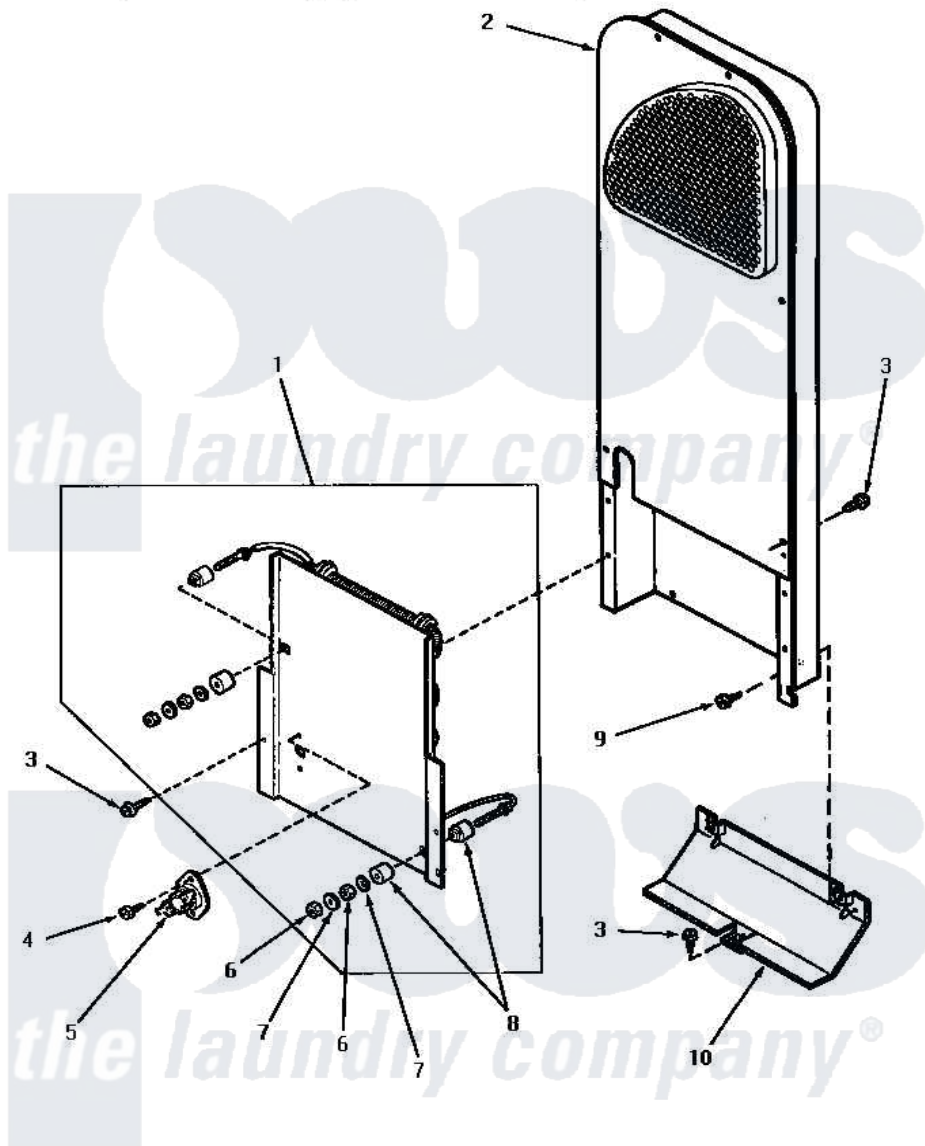

# Amana NE7313 06 - HEATER BOX (THRU SN S6271975XG)

## HEATER BOX (Electric Models through Serial No. S6271975XG)

Amana [Residential Amana NE7313 Washer Parts](#) Parts Diagram 06 - HEATER BOX (THRU SN S6271975XG)  
 Click on the part number to view part

Item	Original Part Number	Replaced By	Status	Part Description
1	<a href="#">61928</a>			Heater Assembly 208V
"	<a href="#">61927</a>			Heater Assembly
2	61161P	<a href="#">503605</a>		Assembly, Heater Duct
3	33562	<a href="#">27001200</a>		Screw
4	23222	<a href="#">3177991</a>		Screw
5	<a href="#">56082</a>			Thermostat, Limit
6	Q6163		Not Available	NUT
7	56552		Not Available	LOCKWASHER
8	<a href="#">57408</a>			Insulator
9	51780	<a href="#">3390631</a>		Screw, 10-16 X 3/8
10	60952		Not Available	SHIELD,HEAT DUCT