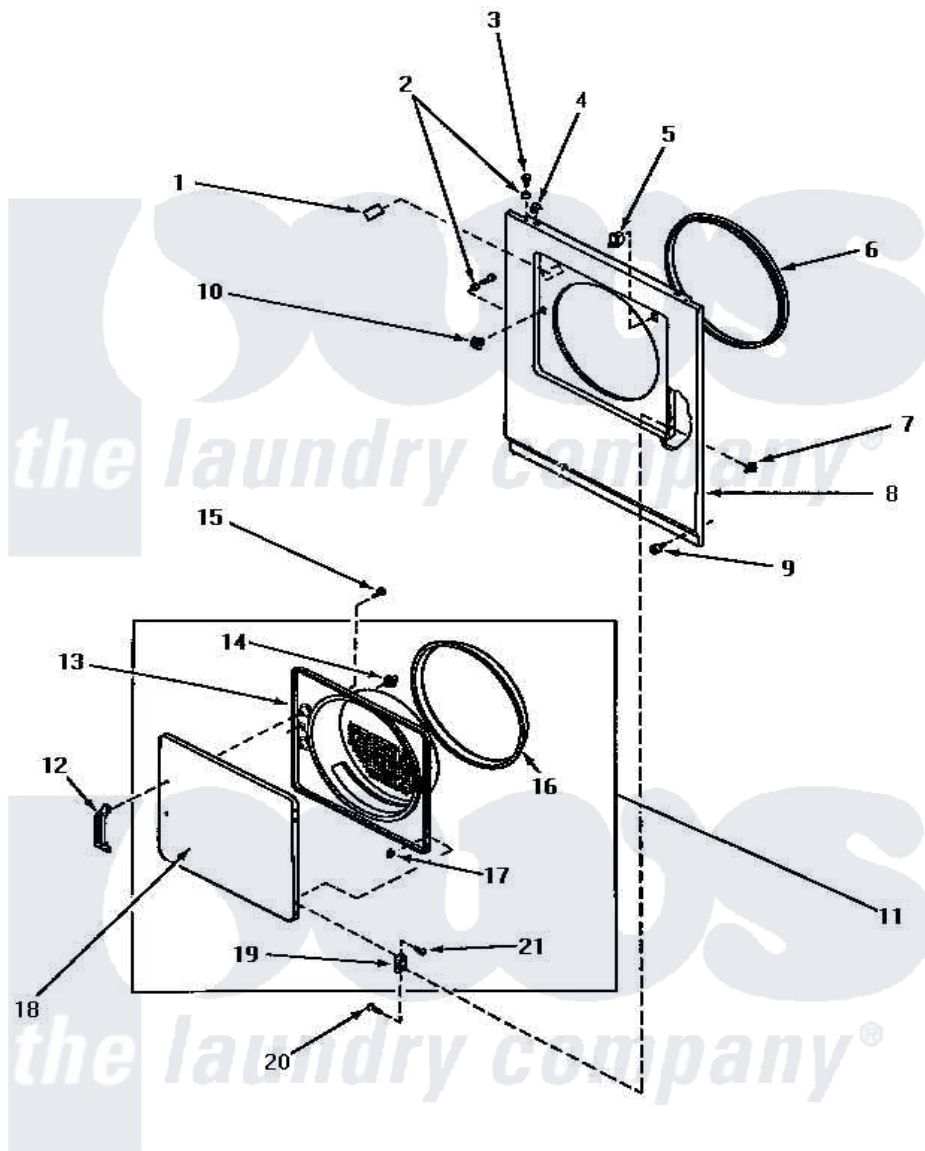

Amana NE7313 07 - LOADING DOOR, FRONT PANELS & ACCESS DOOR

LOADING DOOR, FRONT PANELS AND ACCESS DOOR

Amana [Residential Amana NE7313 Washer Parts](#) Parts Diagram 07 - LOADING DOOR, FRONT PANELS & ACCESS DOOR

Click on the part number to view part

Item	Original Part Number	Replaced By	Status	Part Description
1	58854			Repl By 500281
2	56079	505187		Locator, Panel
3	32671	Y014874		Screw, Idler Arm And Sleeve
4	28835	22001650		Fastener, Spring
5	56052	W10169313		Switch-Dor
6	Y61380			Seal, Front Panel
7	51236	488130		Nut
8	62420W		Not Available	FRONT PANEL, WHITE
"	62420L	62420LP		Assembly
"	62420H		Not Available	FRONT PANEL, HARVEST GOLD
9	58637	27001200		Screw
10	54660	LA-1003		Door Catch Kit
11	62151W		Not Available	ASSY,DOOR
"	62151L		Not Available	ASSY,DOOR
"	62151H		Not Available	ASSY,DOOR

12	54068P	61925		Pull Door Commercial Black
13	62152L	62152P		Liner
"	62152H		Not Available	INNER DOOR PANEL, HARVEST GOLD
"	62152W		Not Available	LINER,DOOR
14	54661	LA-1003		Door Catch Kit
15	Y33561	489464		Screw
16	61379	61379P		Door Seal
17	23407			Nut, Speed-8A Tinn C15
18	62153H			Door
"	62153W		Not Available	PANEL OUTER DOOR
"	62153L		Not Available	DOOR
19	56045			Hinge
20	22649			Screw, 8-32 X 13/32 FI
21	52864	500226		Screw, 8b-16 x 5/8 Tap