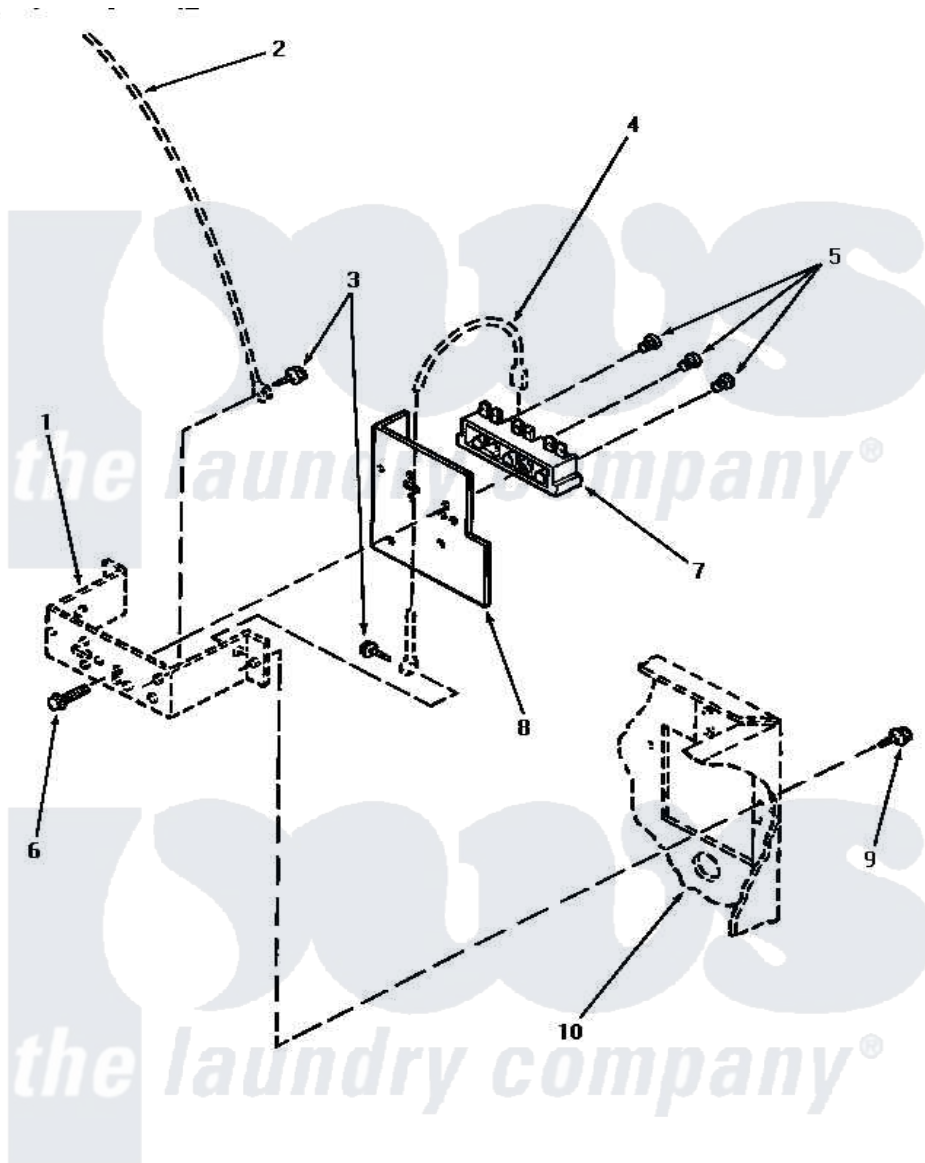

Amana NE7313 11 - TERMINAL BLOCK (STARTING SN S6271976XG)

TERMINAL BLOCK (Electric Models starting Serial No. S6271976XG)

Amana [Residential Amana NE7313 Washer Parts](#) Parts Diagram 11 - TERMINAL BLOCK (STARTING SN S6271976XG)
 Click on the part number to view part

Item	Original Part Number	Replaced By	Status	Part Description
1	Y00000000		Not Available	SEE NOTE TERMINAL BLOCK BRACKET
2	Y00000000		Not Available	SEE NOTE GROUND WIRE, GREEN
3	20530			Screw, 10-24 x 3/8 Hex
4	Y00000000		Not Available	SEE NOTE GROUND WIRE, GREEN -- (SEE NOTE)
5	Y61199	3400094		Screw, 10-32 X 3/8
6	Y61200	501285		Screw, No.12 X 9/16-Pla
7	61923P	61923		Block, Terminal
8	56087			Shield, Terminal Block
9	33562	27001200		Screw
10	Y00000000		Not Available	SEE NOTE CABINET