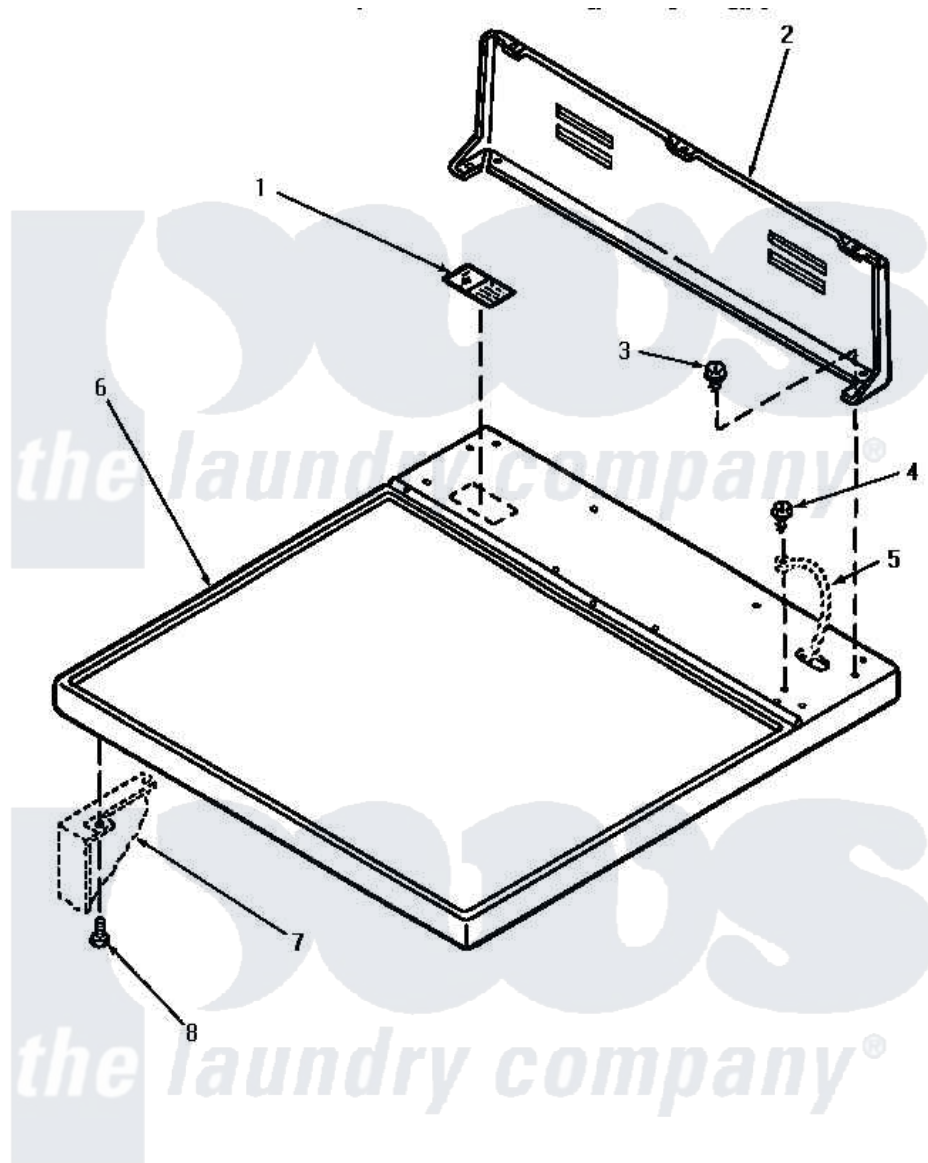

Amana NE7513 01 - CABINET TOP & CONTROL HOOD REAR PANEL

CABINET TOP AND CONTROL HOOD REAR PANEL

Amana [Residential Amana NE7513 Washer Parts](#) Parts Diagram 01 - CABINET TOP & CONTROL HOOD REAR PANEL
 Click on the part number to view part

Item	Original Part Number	Replaced By	Status	Part Description
1	24903		Not Available	STICKER,DISCONNECT POW
2	59970		Not Available	CONTROL HOOD, REAR PANEL
3	23962	W10116760		Screw
4	20530			Screw, 10-24 x 3/8 Hex
5	Y00000000		Not Available	SEE NOTE GROUND WIRE, GREEN
6	60815H		Not Available	ASSY, TOP PANEL-DOMESTI
"	60815L		Not Available	CABINET TOP, ALMOND
"	60815W		Not Available	ASSY, TOP & CARTON
7	Y00000000		Not Available	SEE NOTE CABINET
8	33562	27001200		Screw