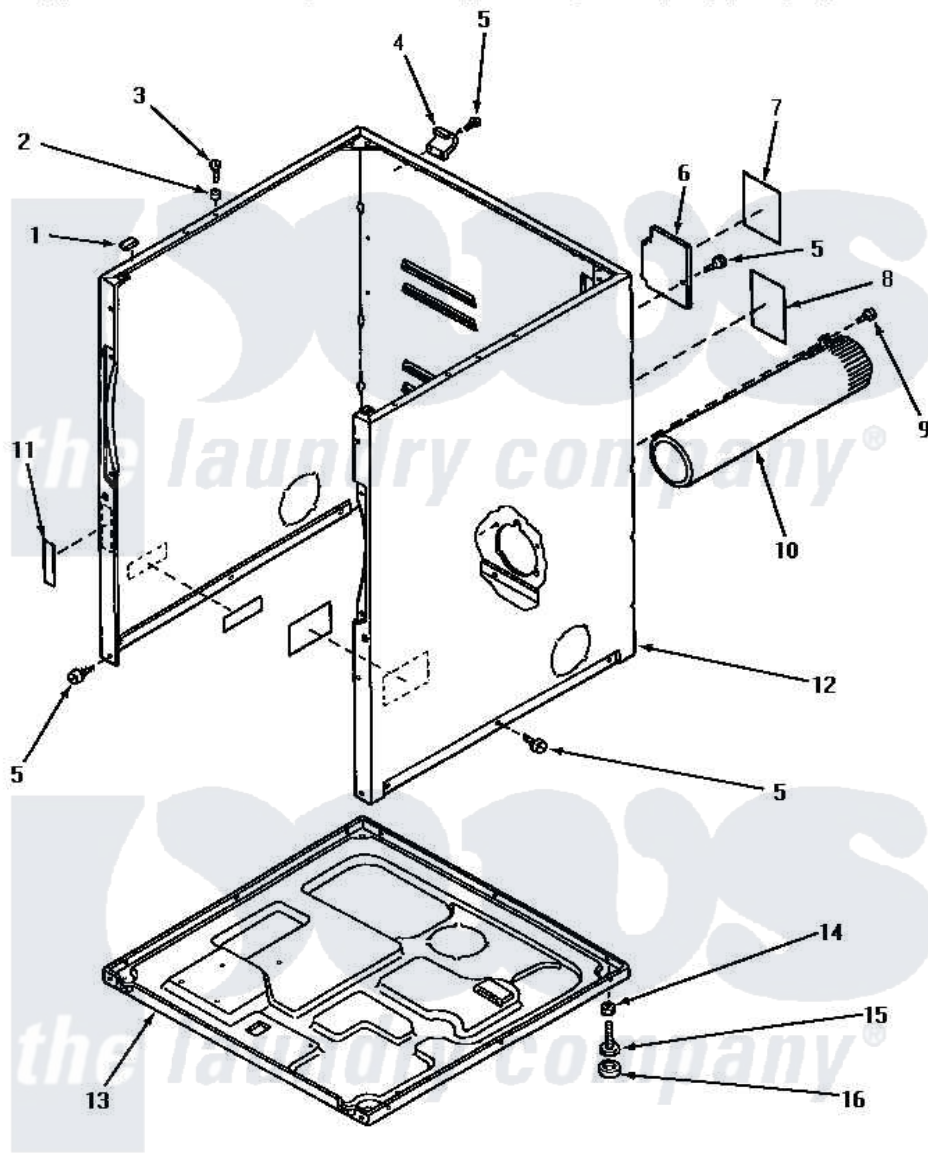

Amana NE7513 02 - CABINET, EXHAUST DUCT & BASE

CABINET, EXHAUST DUCT AND BASE

Amana [Residential Amana NE7513 Washer Parts](#) Parts Diagram 02 - CABINET, EXHAUST DUCT & BASE
 Click on the part number to view part

Item	Original Part Number	Replaced By	Status	Part Description
1	Y56128			Pad, Bumper
2	56079	505187		Locator, Panel
3	32671	Y014874		Screw, Idler Arm And Sleeve
4	60826		Not Available	HINGE, TOP
5	33562	27001200		Screw
6	60821			Access Cover
7	61206		Not Available	STICKER, NOTICE INSTALL
8	58866		Not Available	STICKER, WARNING-GROUND
9	Y33561	489464		Screw
10	56118		Not Available	ASSY, EXHAUST DUCT
11	24903		Not Available	STICKER, DISCONNECT POW
12	60813PH		Not Available	CABINET, HARVEST GOLD
"	60813PW		Not Available	CABINET, WHITE
"	60813PL		Not Available	CABINET, ALMOND
13	60811			Assembly, Base-Complete

14	20274	62739	Nut, Lock
15	Y52696	Y305086	Adjustable Leg And Nut
16	70282	Y314137	Foot, Rubber