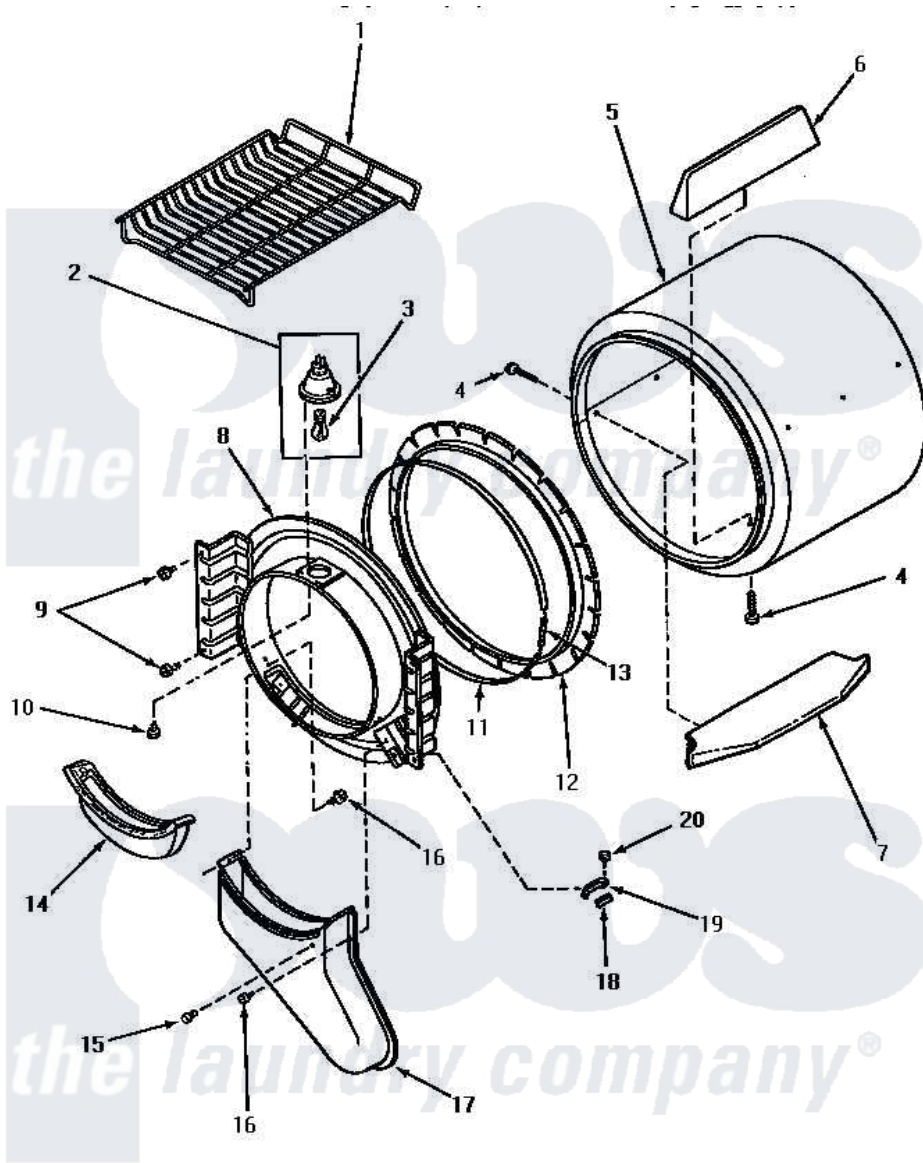

Amana NE7513 03 - FR BLKHD, AIR DUCT, FELT SEAL & CYLINDER

FRONT BULKHEAD, AIR DUCT, FELT SEAL AND CYLINDER

Amana Residential Amana NE7513 Washer Parts Parts Diagram 03 - FR BLKHD, AIR DUCT, FELT SEAL & CYLINDER
 Click on the part number to view part

Item	Original Part Number	Replaced By	Status	Part Description
1	58846		Not Available	RACK, DRYING
2	60953P		Not Available	CYLINDER LIGHT ASSEMBLY
3	Y54608	31001575		Bulb, Cylinder Light
"	Y60954	67001316		Bulb, Light
4	56131		Not Available	SCREW, 10BT X 1 TAPPING
5	61073P		Not Available	ASSY, CYLINDER-WHITE
"	60645P		Not Available	ASSY, CYLINDER PACK
6	Y61399		Not Available	BAFFLE, CYLINDER-SHORT-
7	Y61027		Not Available	BAFFLE, CYLINDER-EXTEND
8	62142W		Not Available	ASSY, BULKHEAD-FRONT-SV
9	33562	27001200		Screw
10	31260			Screw, No. 8 X 3/8 Ind H
11	Y56090		Not Available	SEAL STRAP
12	56088			Assembly, Seal
13	52130	502496		Adapter, Strain Relief
14	61376P			Filter, Lint-White W/Inst.

15	56938		Not Available	BUMPER
16	Y33561	489464		Screw
17	60786			Assembly, Air Duct-Front
18	58049			Pad, Thin
19	61448			Glide, Cylinder-Rulon F
20	23962	W10116760		Screw