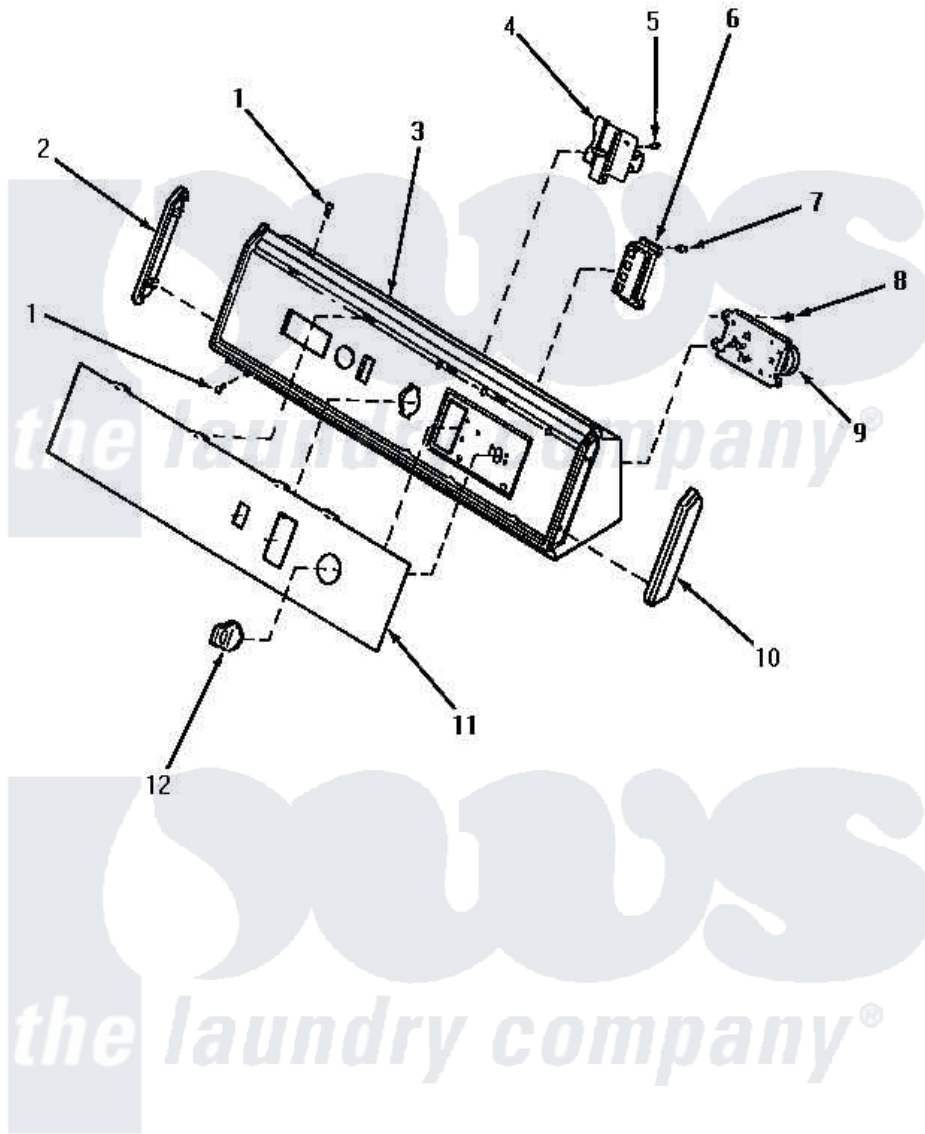

Amana NE7513 04 - GRAPHIC PANEL, CONTROL HOOD & CONTROLS

GRAPHIC PANEL, CONTROL HOOD AND CONTROLS

Amana [Residential Amana NE7513 Washer Parts](#) Parts Diagram 04 - GRAPHIC PANEL, CONTROL HOOD & CONTROLS

[Click on the part number to view part](#)

Item	Original Part Number	Replaced By	Status	Part Description
"	NOTE:		Not Available	IF DRYER IS INSTALLED IN A MANUFACTURED (MOBILE) HOME, OR IF LOCAL CODES DO NOT PERMIT GROUNDING THROUGH THE NEUTRAL, THIS WIRE WILL NOT BE ON THE DRYER. SEE I
1	31752		Not Available	SCREW, No.8ABX3/4 POZIDRI
2	31249		Not Available	CAP, END-L.H.-CHROME
3	59936		Not Available	ASSY, HOOD & MOUNTING P
4	59498			Signal, Slide-Blk/Org
5	31260			Screw, No.8 X 3/8 Ind H
6	59617		Not Available	xASSY, SWITCH & COVER-SQ
7	Y33561	489464		Screw
8	Y59616	90767		Screw, 8A X 3/8 HeX Washer Head Tapping
9	59421	502967P		Timer 5 Cycle Package

10	31248		Cap, End-RH-Chrome
11	59481	Not Available	PANEL,GRAPHIC
12	59791		Assembly, Timer Knob And Skir