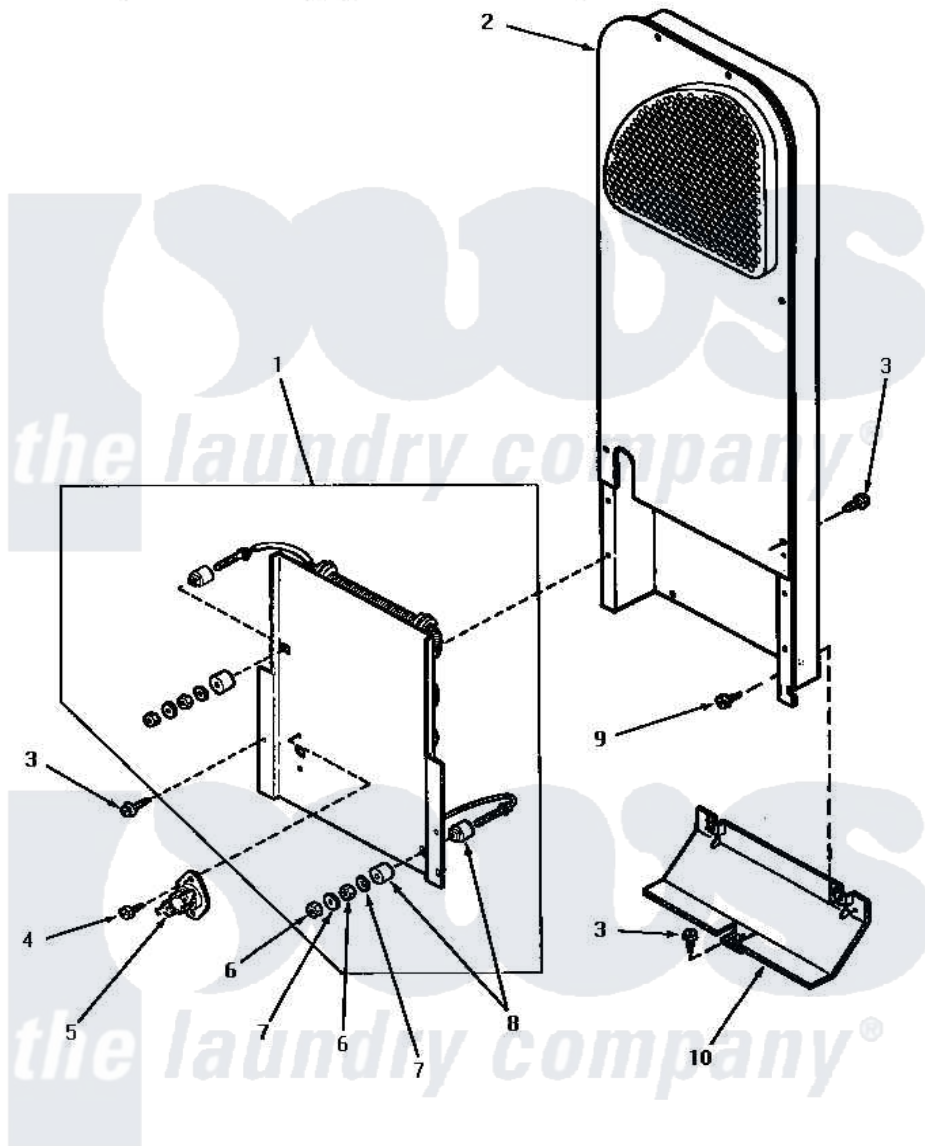

# Amana NE7513 06 - HEATER BOX (THRU SN S6271975XG)

## HEATER BOX (Electric Models through Serial No. S6271975XG)

Amana [Residential Amana NE7513 Washer Parts](#) Parts Diagram 06 - HEATER BOX (THRU SN S6271975XG)  
 Click on the part number to view part

Item	Original Part Number	Replaced By	Status	Part Description
1	<a href="#">61928</a>			Heater Assembly 208V
"	<a href="#">61927</a>			Heater Assembly
2	61161P	<a href="#">503605</a>		Assembly, Heater Duct
3	33562	<a href="#">27001200</a>		Screw
4	23222	<a href="#">3177991</a>		Screw
5	<a href="#">56082</a>			Thermostat, Limit
6	Q6163		Not Available	NUT
7	56552		Not Available	LOCKWASHER
8	<a href="#">57408</a>			Insulator
9	51780	<a href="#">3390631</a>		Screw, 10-16 X 3/8
10	60952		Not Available	SHIELD,HEAT DUCT