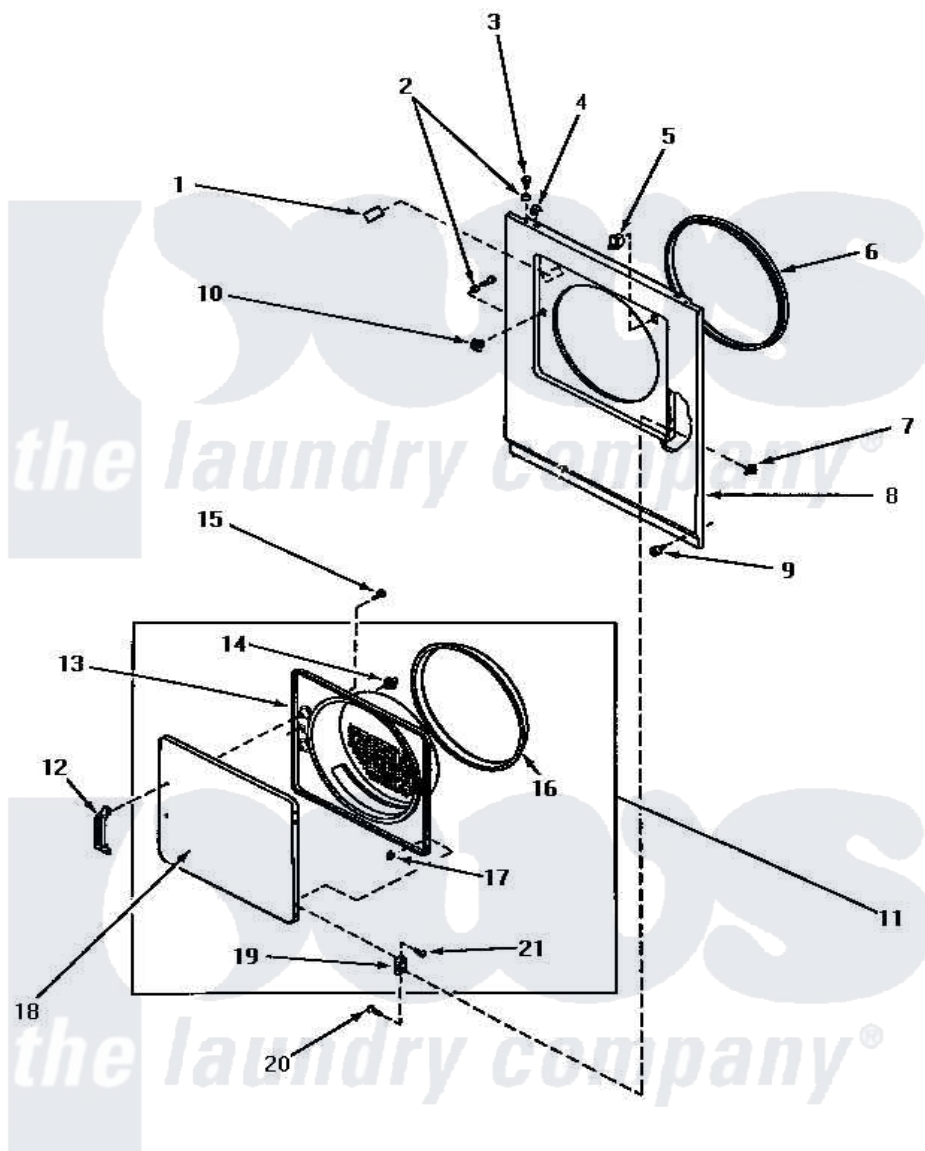

Amana NE7513 07 - LOADING DOOR, FRONT PANELS & ACCESS DOOR

LOADING DOOR, FRONT PANELS AND ACCESS DOOR

Amana [Residential Amana NE7513 Washer Parts](#) Parts Diagram 07 - LOADING DOOR, FRONT PANELS & ACCESS DOOR

Click on the part number to view part

Item	Original Part Number	Replaced By	Status	Part Description
1	58854			Repl By 500281
2	56079	505187		Locator, Panel
3	32671	Y014874		Screw, Idler Arm And Sleeve
4	28835	22001650		Fastener, Spring
5	56052	W10169313		Switch-Dor
6	Y61380			Seal, Front Panel
7	51236	488130		Nut
8	62420W		Not Available	FRONT PANEL, WHITE
"	62420L	62420LP		Assembly
"	62420H		Not Available	FRONT PANEL, HARVEST GOLD
9	58637	27001200		Screw
10	54660	LA-1003		Door Catch Kit
11	62151W		Not Available	ASSY,DOOR
"	62151L		Not Available	ASSY,DOOR
"	62151H		Not Available	ASSY,DOOR

12	54068P	61925	Pull Door Commercial Black
13	62152L	62152P	Liner
"	62152H	Not Available	INNER DOOR PANEL, HARVEST GOLD
"	62152W	Not Available	LINER,DOOR
14	54661	LA-1003	Door Catch Kit
15	Y33561	489464	Screw
16	61379	61379P	Door Seal
17	23407		Nut, Speed-8A Tinn C15
18	62153H		Door
"	62153W	Not Available	PANEL OUTER DOOR
"	62153L	Not Available	DOOR
19	56045		Hinge
20	22649		Screw, 8-32 X 13/32 FI
21	52864	500226	Screw, 8b-16 x 5/8 Tap