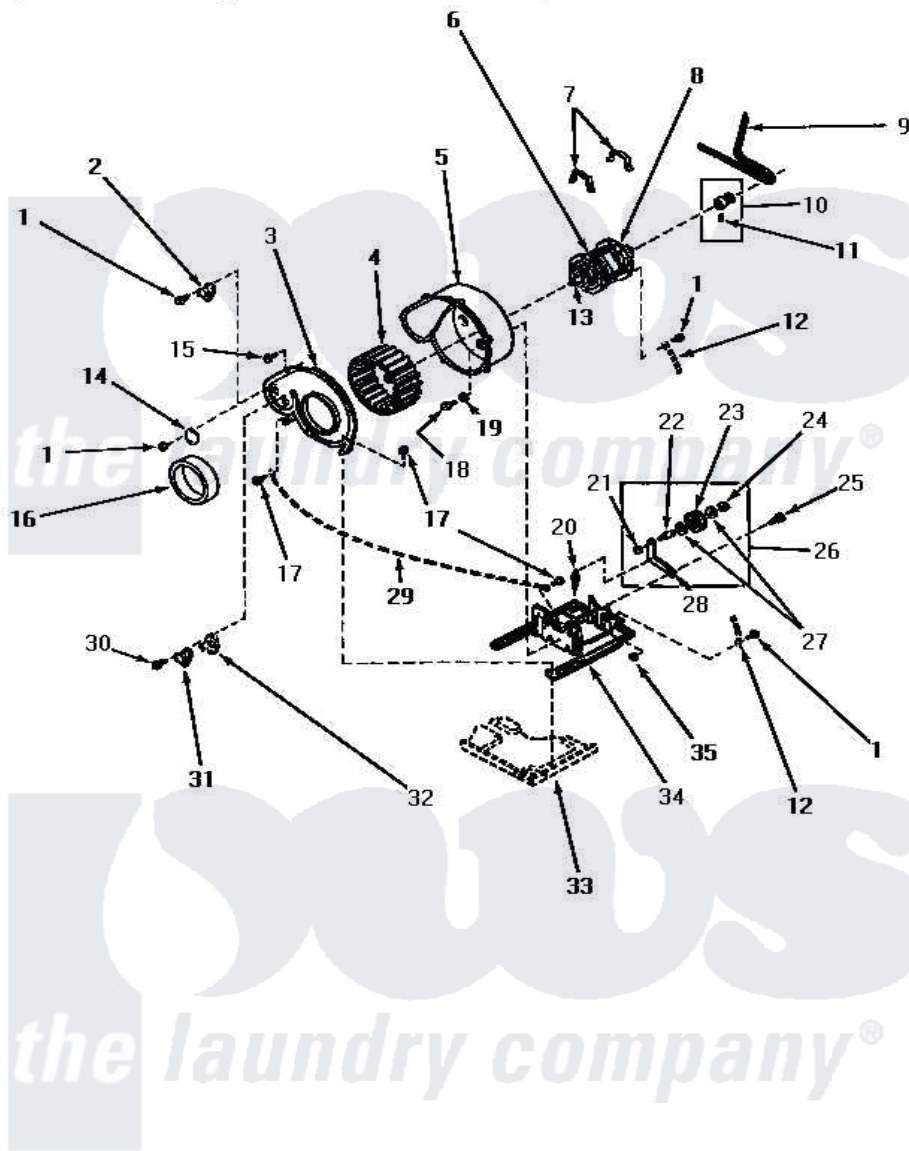

Amana NE7513 08 - MOTOR, EXHAUST FAN & BELT

MOTOR, EXHAUST FAN AND BELT

Amana [Residential Amana NE7513 Washer Parts](#) Parts Diagram 08 - MOTOR, EXHAUST FAN & BELT
 Click on the part number to view part

Item	Original Part Number	Replaced By	Status	Part Description
1	23222	3177991		Screw
2	56410			Thermostat
3	60938P		Not Available	COVER,BLOWER HOUSING
4	56000	510139P		Assembly Blower Fan Package
5	56020			Housing, Blower
6	Y58044	915P3		Motor-Drve
7	Y58047	660658		Clamp, Motor Mounting 343481 685441
8	53226		Not Available	SWITCH,MOTOR
"	59895		Not Available	MOTOR SWITCH, INTERNAL MOUNTED
"	53249		Not Available	SWITCH
9	59174	40111201		Belt, Cylinder
10	59173		Not Available	MOTOR PULLEY ASSEMBLY
11	52906		Not Available	SETSCREW
12	Y00000000		Not Available	SEE NOTE GROUND WIRE, GREEN

13	27604P		Never-Seeze 1 Oz Tube
14	61203	Not Available	COVER PLATE
15	23962	W10116760	Screw
16	56065	Not Available	SEAL
17	51780	3390631	Screw, 10-16 X 3/8
18	33562	27001200	Screw
19	20492	M0270504	Washer
20	56076		Spring, Idler
21	56156	358160	Nut
22	56461		Shaft
23	Y54414		Assembly, Wheel And Bearing
24	23748		Ring, Retaining
25	56587	Not Available	SCREW, 1/4-20 HEX HD SH
26	Y56170	56170P	Assembly- Idle
27	52549		Washer, 501 ID X3/4 Odx
28	56057	Not Available	LEVER, IDLER
29	Y00000000	Not Available	SEE NOTE GROUND WIRE, GREEN -- (THROUGH SERIAL NO. S6181365XA)
30	23222	3177991	Screw
"	52150	489464	Screw
31	56471	Not Available	THERMOSTAT
"	Y61372		Thermostat
32	61401	61623	Thermostat, Heater-BR
33	Y00000000	Not Available	SEE NOTE BASE
34	Y60816	503613	Mount, Motor
35	52566	27001225	Nut, Jam Mid Lock 1/4-20