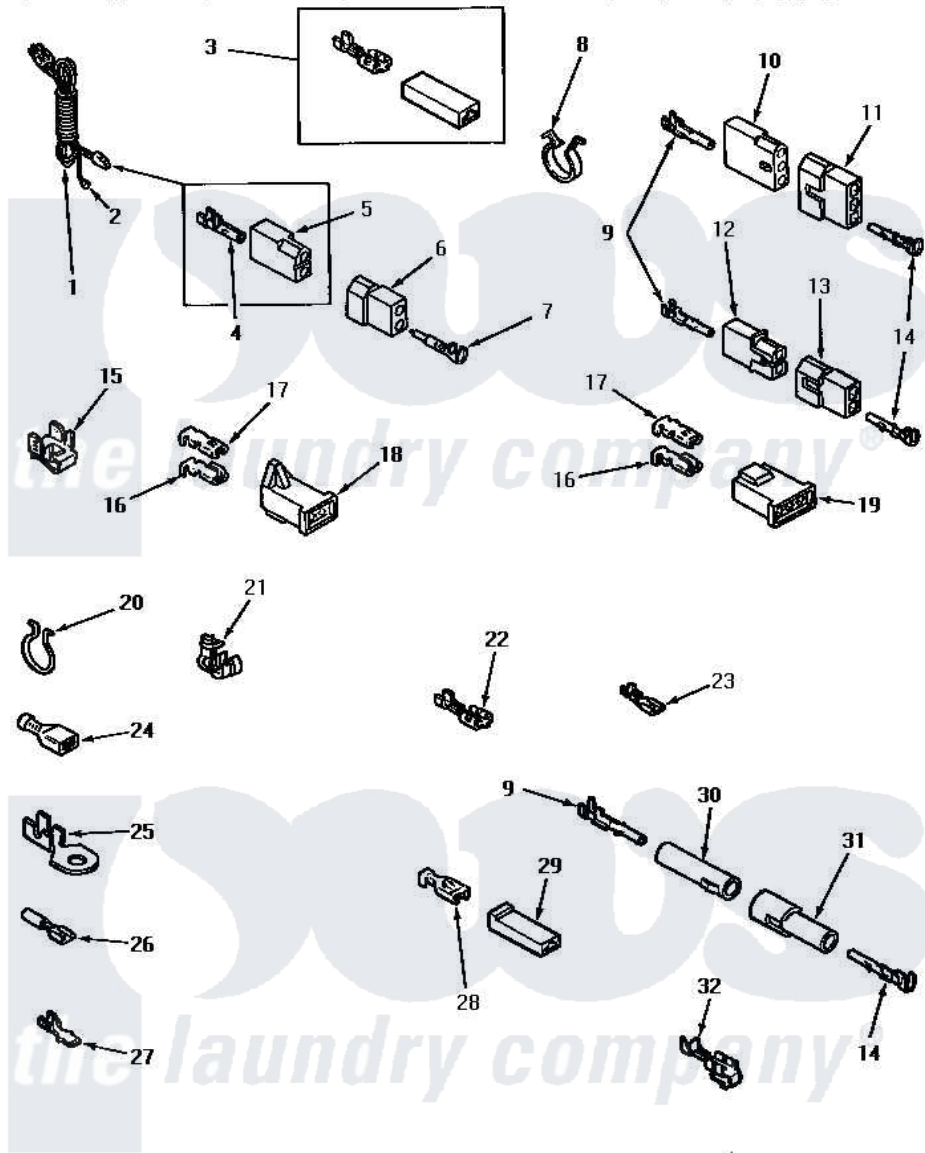

Amana NE7513 09 - POWER CORD & TERMINALS

POWER CORD AND TERMINALS

Amana [Residential Amana NE7513 Washer Parts](#) Parts Diagram 09 - POWER CORD & TERMINALS
 Click on the part number to view part

Item	Original Part Number	Replaced By	Status	Part Description
1	Y56222	27001142		Cord, Power
2	Y00000000		Not Available	SEE NOTE GROUND WIRE, GREEN
3	Y00237			Terminal-Female 1/4 ((1) 12 GAUGE Wire Or(2) 18 GA
4	00130			Terminal, Pin-1/8 Femal
5	56265			Receptacle, 2 Circuit
6	56266			Plug
7	Y00127			Terminal, Pin-1/8 Male
8	61510	504034		Clip, Wire
9	Y00117	5011-XX		093 Female Socket
10	23039	697780		Receptacle,
11	23040			Plug-3 Circuit
12	56451			Receptacle, 2 Circuit
13	56448			Terminal Block Plug
14	Y00116			Terminal, Pin-Male
15	Y00161	B5733302		Clip, Ground

16	Y00190		Connector-Receptacle
17	Y00189		Terminal, Spade
18	58799		Connector-2 Circuit
19	58800	Not Available	CONNECTOR-3 CIRCUIT (3 CIRCUIT CONNECTOR)
20	51291		Clip, Wire
21	21903	211881	Grommet, Cord Part Not Used- Gas Models Only
22	Y00121	Not Available	SPADE TERMINAL(12 GAUGE) (1/4 INCH-(2) 18 GAUGE WIRES O
"	Y00119	Not Available	SPADE TERMINAL(18 GAUGE) (1/4 INCH-(1) 18 GAUGE WIRE)
"	Y00222	Not Available	TERMINAL,FEMALE-1/4 SP
23	Y00124		Spade Terminal (18 Gauge) (3/16 Inch-(1) 18 Gauge Wire-
"	Y00209		Spade Terminal (18 Gauge) (3/16 Inch-(2) 18 Gauge Wires-
"	00156	00156SRE	65br30/Fl
24	Y00163	285432	Terminal
"	Y00165		Insulated Spade Terminal
25	00110		No.10 18 Gauge Wire
"	Y00111		Ring Terminal No.10 No.10 18 Gauge Wires Or
26	Y00215		Barrel Insulated Spade
"	Y00214	Not Available	BARREL INSULATED SPADE(18 GAUG (1/4 INCH-18 GAUGE WIRE)
27	Y00138		Male Tab Terminal 18 Gauge Wire)
"	Y00139	Y00138	Male Tab Terminal 18 Gauge Wire)
28	Y00115		Lock In Spade Terminal (18 Gaug (1/4 Inch-(1) 18 Gauge Wire)
"	00122	Not Available	(1/4 INCH-(2) 18 GAUGE WIRES O
29	90789		Connector
30	26301		Receptacle, Molex
31	26302	Not Available	PLUG,1 CIRCUIT
32	Y00114		Spade Terminal