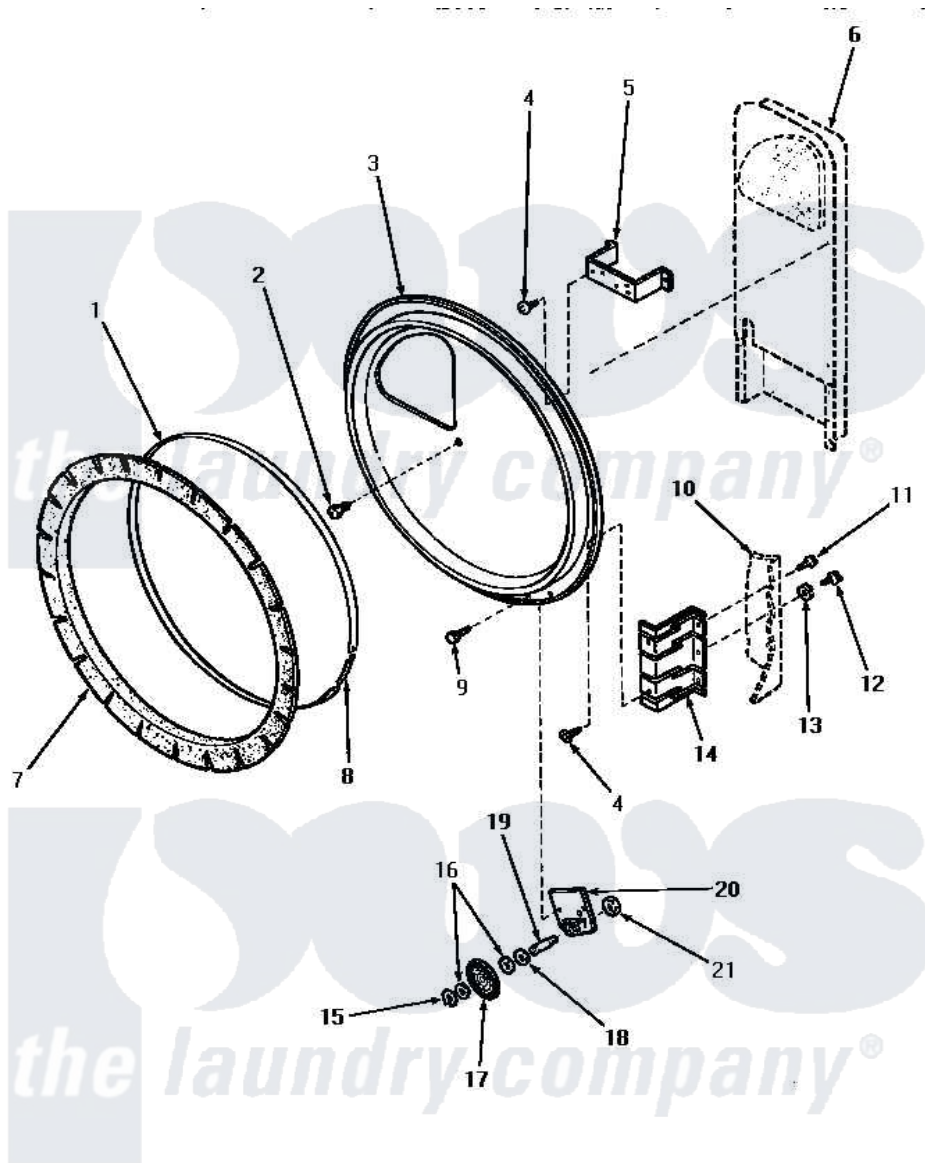

Amana NE7513 10 - REAR BLKHD, FELT SEAL & CYLINDER ROLLER

REAR BULKHEAD, FELT SEAL AND CYLINDER ROLLER

Amana [Residential Amana NE7513 Washer Parts](#) Parts Diagram 10 - REAR BLKHD, FELT SEAL & CYLINDER ROLLER

[Click on the part number to view part](#)

Item	Original Part Number	Replaced By	Status	Part Description
1	Y56090		Not Available	SEAL STRAP
2	Y33561	489464		Screw
3	61135P		Not Available	ASSY,REAR BULKHEAD
4	56078	M400664		SCrew Tap Trs Cr Rec 1016AB
5	60823P			Bracket, Terminal Block
6	Y00000000		Not Available	SEE NOTE HEAT DUCT
7	56088			Assembly, Seal
8	52310			Spring
9	51780	3390631		Screw, 10-16 X 3/8
10	Y00000000		Not Available	SEE NOTE CABINET
11	33562	27001200		Screw
12	52909			Screw, 10B-16 X 1/2 HeX
13	51474		Not Available	WASHER, 13/64IDX1/2ODX.
14	56055		Not Available	BRACKET,BULKHEAD-REAR
15	23748			Ring, Retaining

16	52549		Washer, 501 ID X3/4 Odx
17	56457	62649P	Roller- CY
18	23886		Not Available WASHER,.578IDX1.25ODX1
19	56461		Shaft
20	56042		Not Available BRACKET,CYLINDER ROLLER
21	56156	358160	Nut