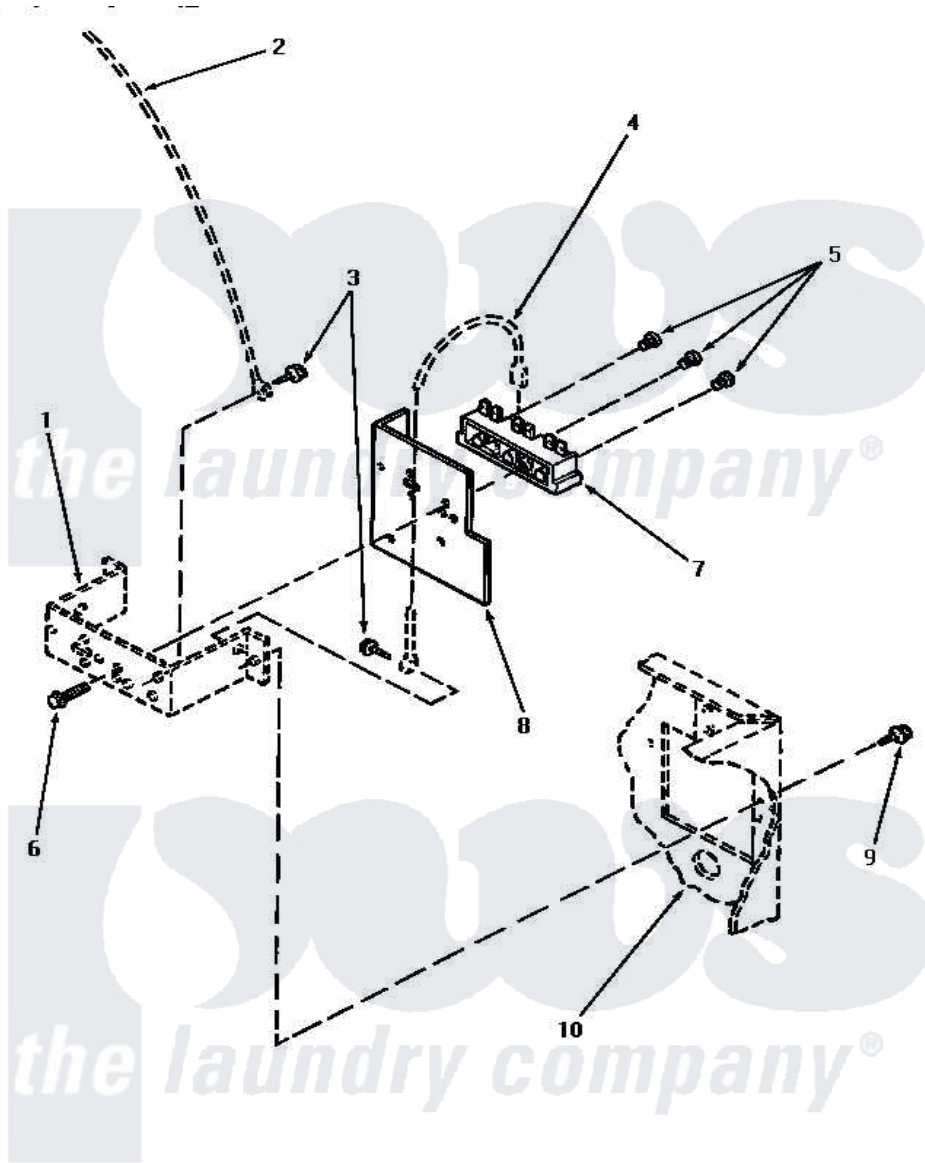

Amana NE7513 11 - TERMINAL BLOCK (STARTING SN S6271976XG)

TERMINAL BLOCK (Electric Models starting Serial No. S6271976XG)

Amana [Residential Amana NE7513 Washer Parts](#) Parts Diagram 11 - TERMINAL BLOCK (STARTING SN S6271976XG)
 Click on the part number to view part

Item	Original Part Number	Replaced By	Status	Part Description
1	Y00000000		Not Available	SEE NOTE TERMINAL BLOCK BRACKET
2	Y00000000		Not Available	SEE NOTE GROUND WIRE, GREEN
3	20530			Screw, 10-24 x 3/8 Hex
4	Y00000000		Not Available	SEE NOTE GROUND WIRE, GREEN -- (SEE NOTE)
5	Y61199	3400094		Screw, 10-32 X 3/8
6	Y61200	501285		Screw, No. 12 X 9/16-Pla
7	61923P	61923		Block, Terminal
8	56087			Shield, Terminal Block
9	33562	27001200		Screw
10	Y00000000		Not Available	SEE NOTE CABINET