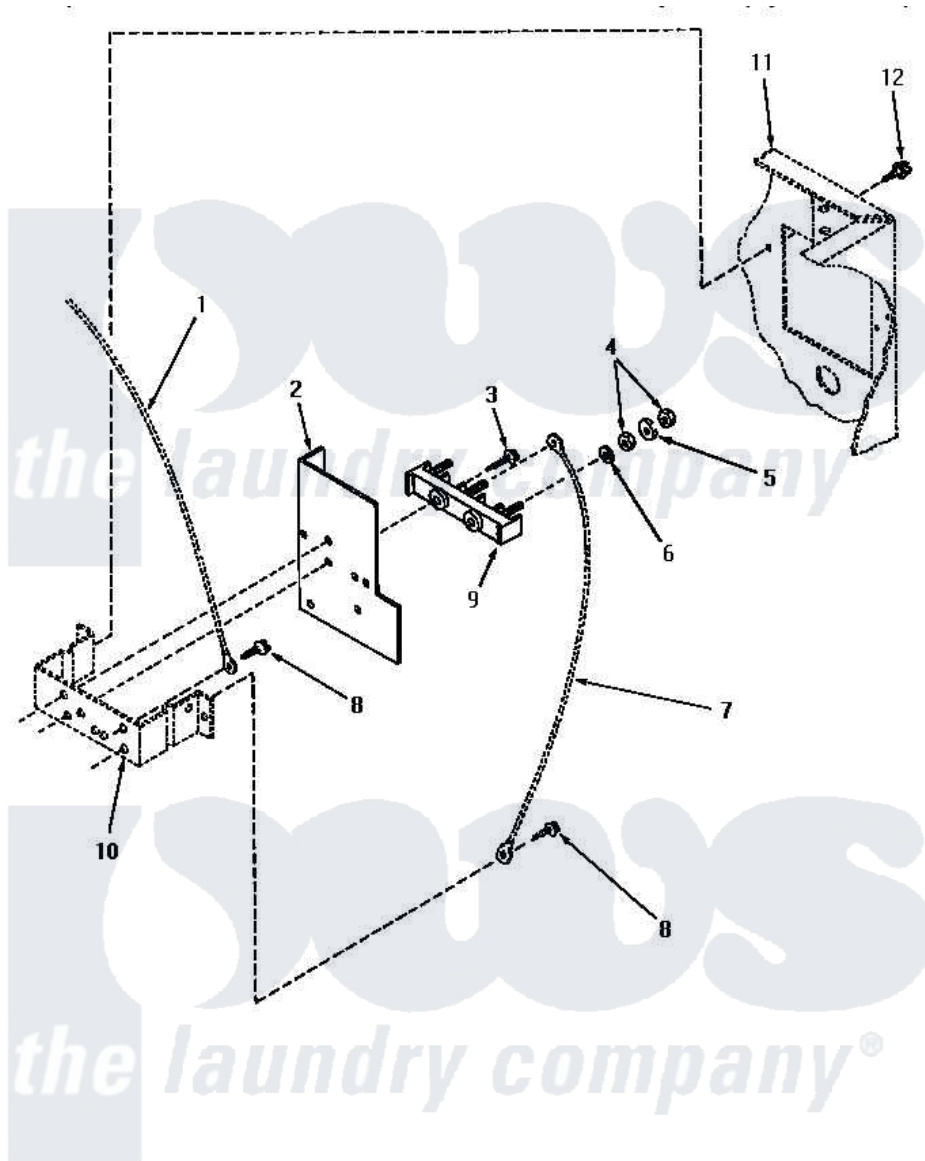

# Amana NE7513 12 - TERMINAL BLOCK (THRU SN S6271975XG)

## TERMINAL BLOCK (Electric Models through Serial No. S6271975XG)

Amana [Residential Amana NE7513 Washer Parts](#) Parts Diagram 12 - TERMINAL BLOCK (THRU SN S6271975XG)  
Click on the part number to view part

Item	Original Part Number	Replaced By	Status	Part Description
1	Y00000000		Not Available	SEE NOTE GROUND WIRE, GREEN
2	<a href="#">56087</a>			Shield, Terminal Block
3	Q6535		Not Available	SCREW, 10B-16 X 3/4 ROU
4	Q6163		Not Available	NUT
5	51474		Not Available	WASHER, 13/64IDX1/2ODX.
6	56552		Not Available	LOCKWASHER
7	Y00000000		Not Available	SEE NOTE GROUND WIRE, GREEN -- (SEE NOTE)
8	<a href="#">20530</a>			Screw, 10-24 x 3/8 Hex
9	58555		Not Available	TERMINAL BLOCK
10	Y00000000		Not Available	SEE NOTE TERMINAL BLOCK BRACKET
11	Y00000000		Not Available	SEE NOTE CABINET
12	33562	<a href="#">27001200</a>		Screw