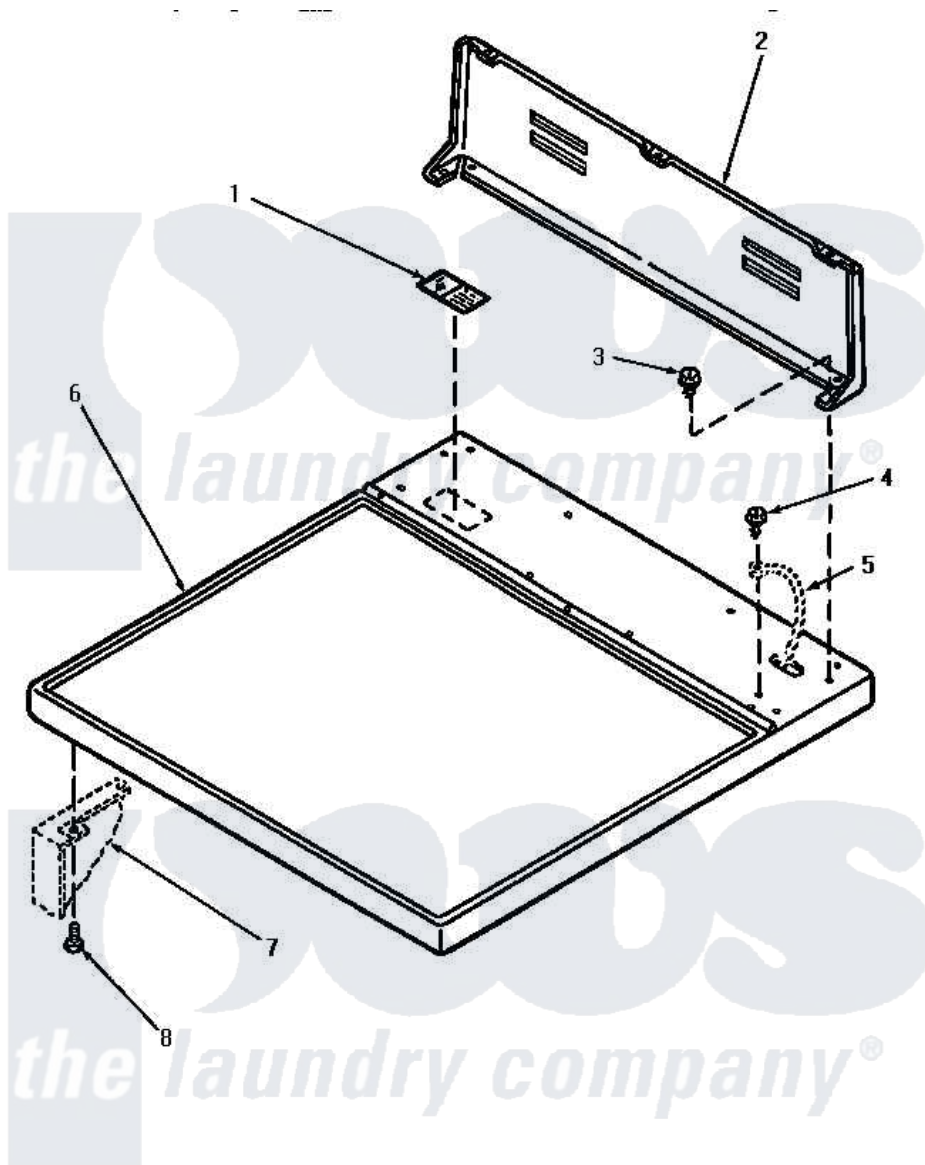

Amana NE8533 01 - CABINET TOP & CONTROL HOOD REAR PANEL

CABINET TOP AND CONTROL HOOD REAR PANEL

Amana [Residential Amana NE8533 Washer Parts](#) Parts Diagram 01 - CABINET TOP & CONTROL HOOD REAR PANEL
 Click on the part number to view part

Item	Original Part Number	Replaced By	Status	Part Description
1	24903		Not Available	STICKER,DISCONNECT POW
2	59970		Not Available	CONTROL HOOD, REAR PANEL
3	23962	W10116760		Screw
4	20530			Screw, 10-24 x 3/8 Hex
5	Y00000000		Not Available	SEE NOTE GROUND WIRE, GREEN
6	60815H		Not Available	ASSY, TOP PANEL-DOMESTI
"	60815L		Not Available	CABINET TOP, ALMOND
"	60815W		Not Available	ASSY, TOP & CARTON
7	Y00000000		Not Available	SEE NOTE CABINET
8	33562	27001200		Screw