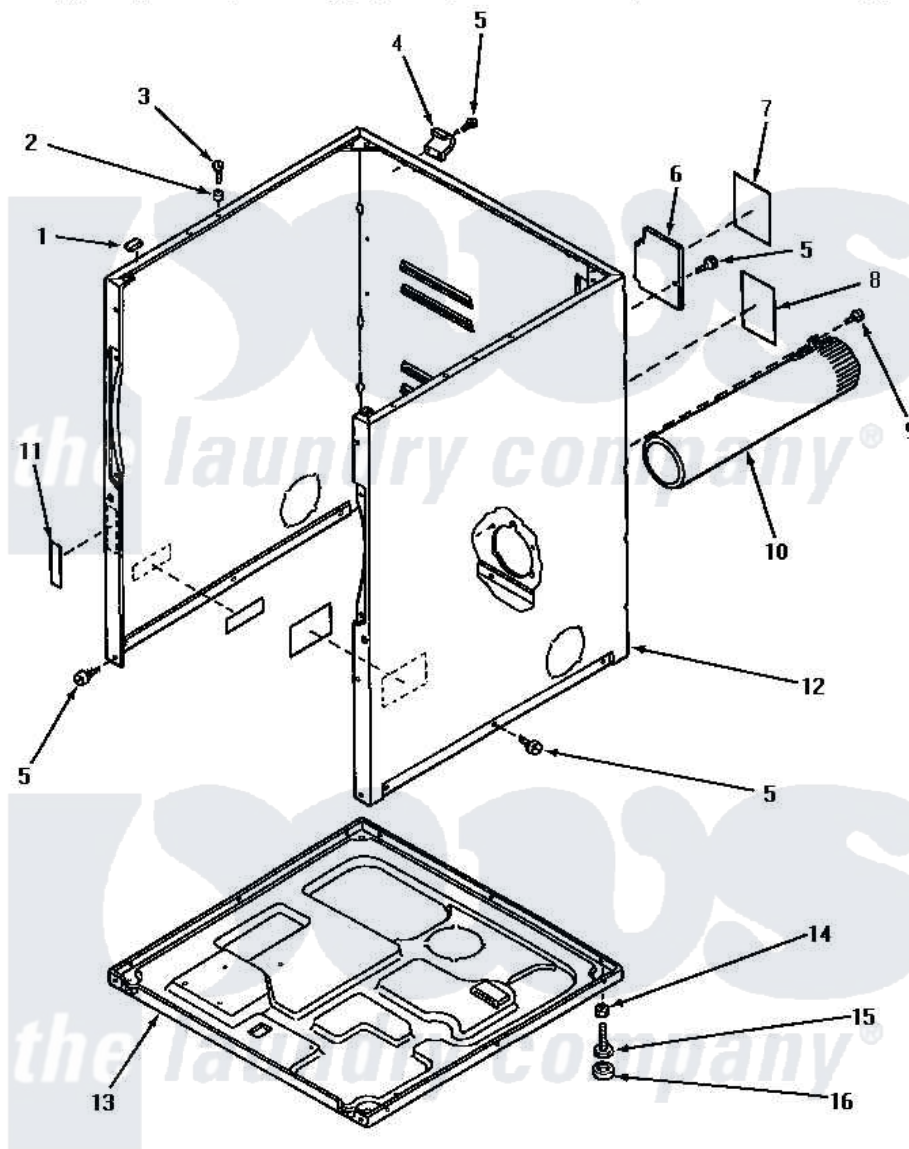

Amana NE8533 02 - CABINET, EXHAUST DUCT & BASE

CABINET, EXHAUST DUCT AND BASE

Amana [Residential Amana NE8533 Washer Parts](#) Parts Diagram 02 - CABINET, EXHAUST DUCT & BASE
 Click on the part number to view part

Item	Original Part Number	Replaced By	Status	Part Description
1	Y56128			Pad, Bumper
2	56079	505187		Locator, Panel
3	32671	Y014874		Screw, Idler Arm And Sleeve
4	60826		Not Available	HINGE, TOP
5	33562	27001200		Screw
6	60821			Access Cover
7	61206		Not Available	STICKER, NOTICE INSTALL
8	58866		Not Available	STICKER, WARNING-GROUND
9	Y33561	489464		Screw
10	56118		Not Available	ASSY, EXHAUST DUCT
11	24903		Not Available	STICKER, DISCONNECT POW
12	60813PH		Not Available	CABINET, HARVEST GOLD
"	60813PW		Not Available	CABINET, WHITE
"	60813PL		Not Available	CABINET, ALMOND
13	60811			Assembly, Base-Complete

14	20274	62739	Nut, Lock
15	Y52696	Y305086	Adjustable Leg And Nut
16	70282	Y314137	Foot, Rubber