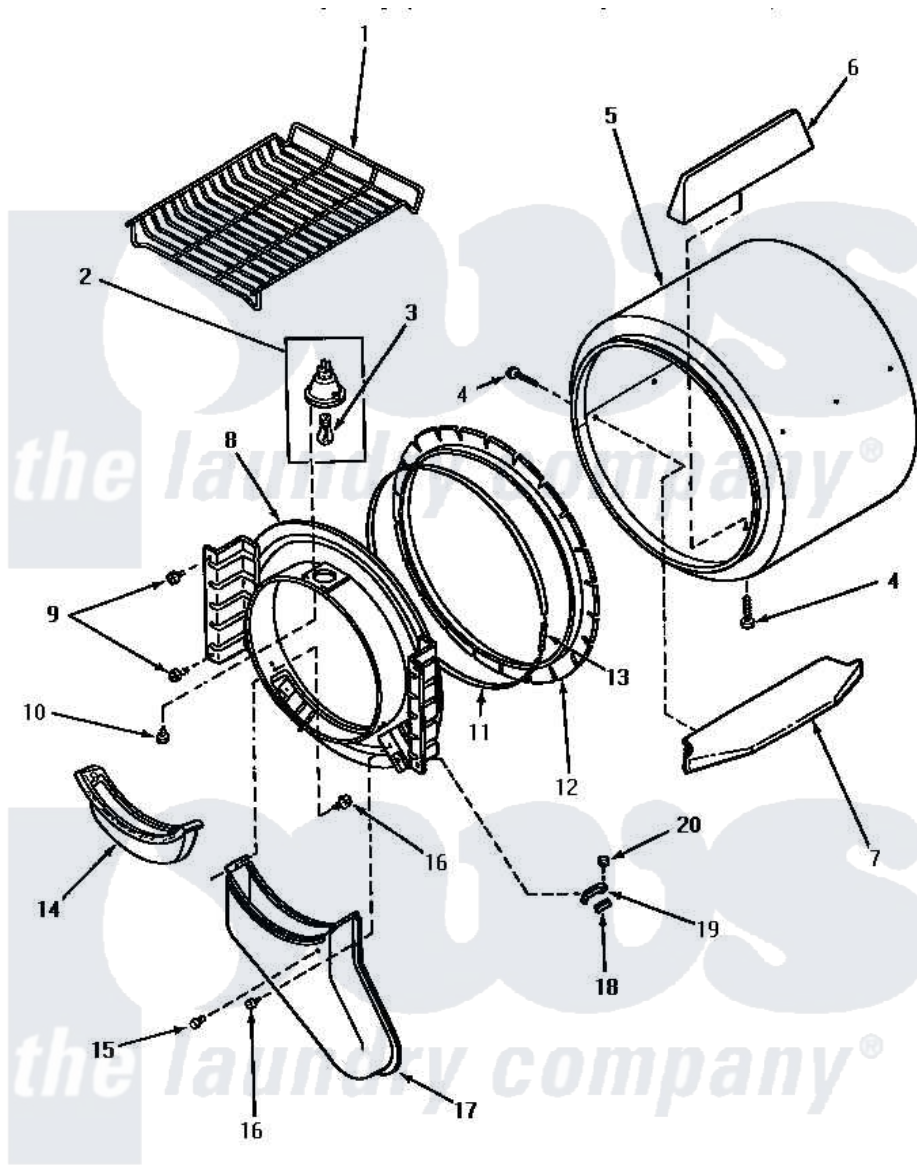

Amana NE8533 03 - FR BLKHD, AIR DUCT, FELT SEAL & CYLINDER

FRONT BULKHEAD, AIR DUCT, FELT SEAL AND CYLINDER

Amana [Residential Amana NE8533 Washer Parts](#) Parts Diagram 03 - FR BLKHD, AIR DUCT, FELT SEAL & CYLINDER

[Click on the part number to view part](#)

Item	Original Part Number	Replaced By	Status	Part Description
1	58846		Not Available	RACK, DRYING
2	60953P		Not Available	CYLINDER LIGHT ASSEMBLY
3	Y54608	31001575		Bulb, Cylinder Light
"	Y60954	67001316		Bulb, Light
4	56131		Not Available	SCREW, 10BT X 1 TAPPING
5	61073P		Not Available	ASSY, CYLINDER-WHITE
"	60645P		Not Available	ASSY, CYLINDER PACK
6	Y61399		Not Available	BAFFLE, CYLINDER-SHORT-
7	Y61027		Not Available	BAFFLE, CYLINDER-EXTEND
8	62142W		Not Available	ASSY, BULKHEAD-FRONT-SV
9	33562	27001200		Screw
10	31260			Screw, No.8 X 3/8 Ind H
11	Y56090		Not Available	SEAL STRAP
12	56088			Assembly, Seal
13	52130	502496		Adapter, Strain Relief
14	61376P			Filter, Lint-White W/Inst.

15	56938		Not Available	BUMPER
16	Y33561	489464		Screw
17	60786			Assembly, Air Duct-Front
18	58049			Pad, Thin
19	61448			Glide, Cylinder-Rulon F
20	23962	W10116760		Screw