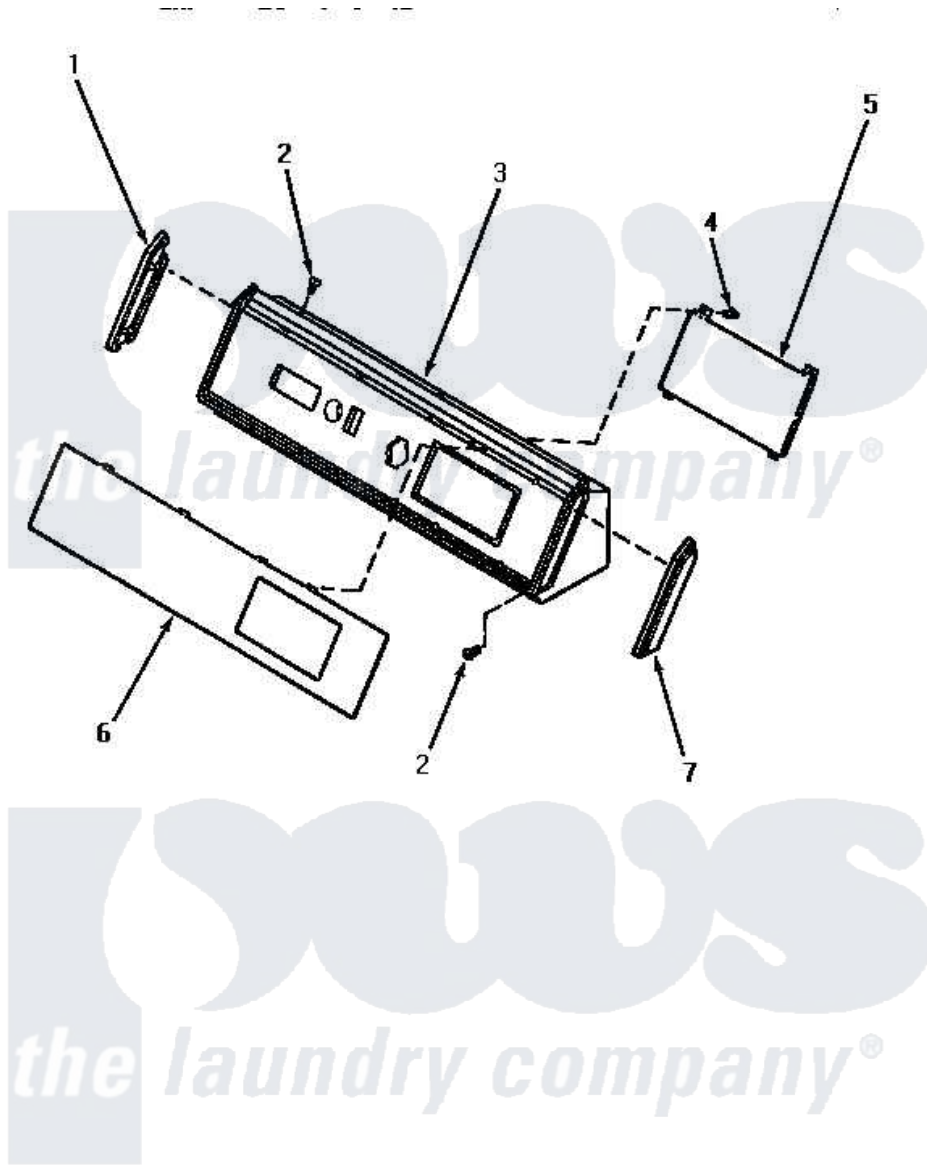

# Amana NE8533 04 - GRAPHIC PANEL, CONTROL HOOD & CONTROLS

## GRAPHIC PANEL, CONTROL HOOD AND CONTROLS

Amana [Residential Amana NE8533 Washer Parts](#) Parts Diagram 04 - GRAPHIC PANEL, CONTROL HOOD & CONTROLS

[Click on the part number to view part](#)

Item	Original Part Number	Replaced By	Status	Part Description
"	NOTE:		Not Available	IF DRYER IS INSTALLED IN A MANUFACTURED (MOBILE) HOME, OR IF LOCAL CODES DO NOT PERMIT GROUNDING THROUGH THE NEUTRAL, THIS WIRE WILL NOT BE ON THE DRYER. SEE I
1	31249		Not Available	CAP,END-L.H.-CHROME
2	31752		Not Available	SCREW,No.8ABX3/4 POZIDRI
3	59606		Not Available	HOOD,DRYER-BLACK
4	<a href="#">31260</a>			Screw, No.8 X 3/8 Ind H
5	59608		Not Available	ASSY, ELECTRONIC CONTROL
6	60310	<a href="#">AN37439</a>		Lu100/Med
7	<a href="#">32342</a>			Insert, Control Hood-R.