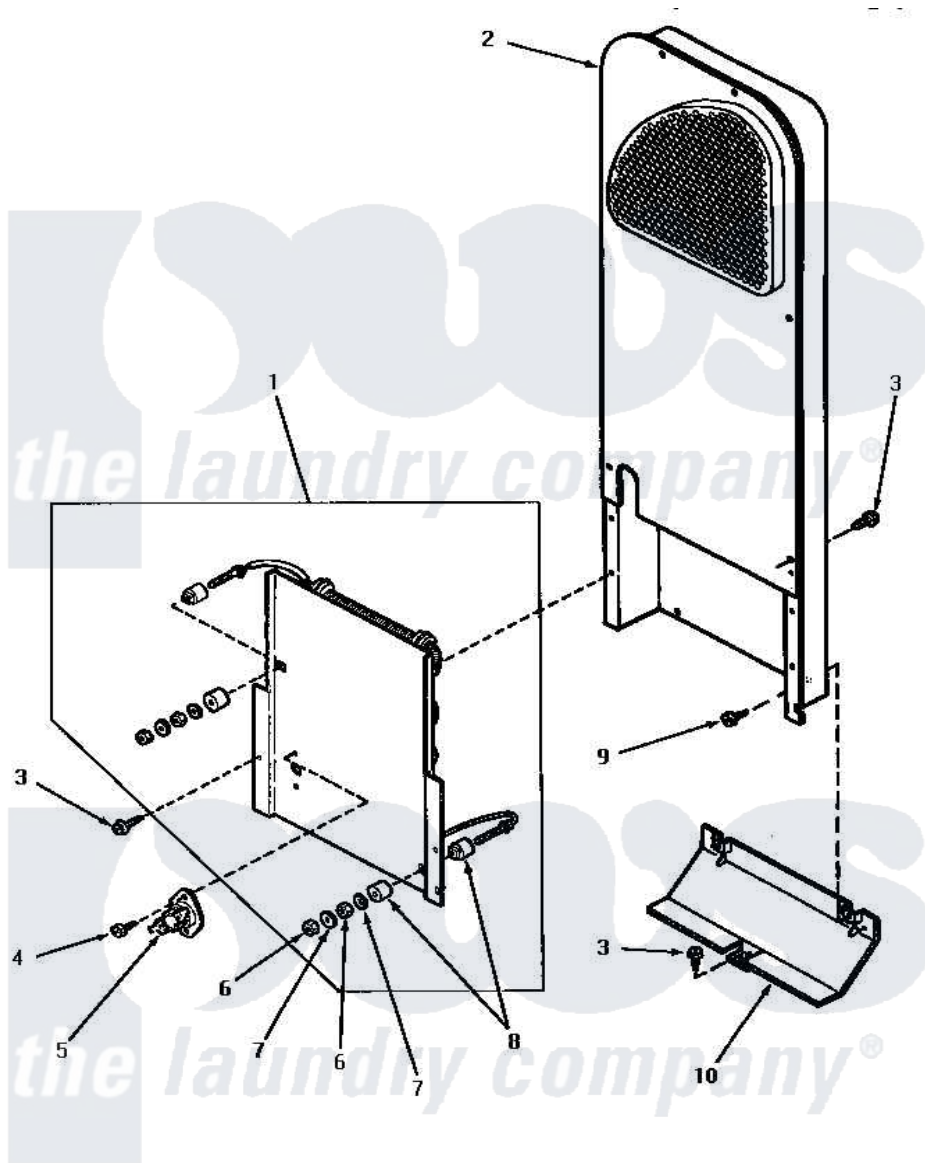

# Amana NE8533 05 - HEATER BOX

## HEATER BOX (Electric Models through Serial No. S8271975XG)

Amana [Residential Amana NE8533 Washer Parts](#) Parts Diagram 05 - HEATER BOX

[Click on the part number to view part](#)

Item	Original Part Number	Replaced By	Status	Part Description
1	<a href="#">61928</a>			Heater Assembly 208V
"	<a href="#">61927</a>			Heater Assembly
2	61161P	<a href="#">503605</a>		Assembly, Heater Duct
3	33562	<a href="#">27001200</a>		Screw
4	23222	<a href="#">3177991</a>		Screw
5	<a href="#">56082</a>			Thermostat, Limit
6	Q6163		Not Available	NUT
7	56552		Not Available	LOCKWASHER
8	<a href="#">57408</a>			Insulator
9	51780	<a href="#">3390631</a>		Screw, 10-16 X 3/8
10	60952		Not Available	SHIELD,HEAT DUCT