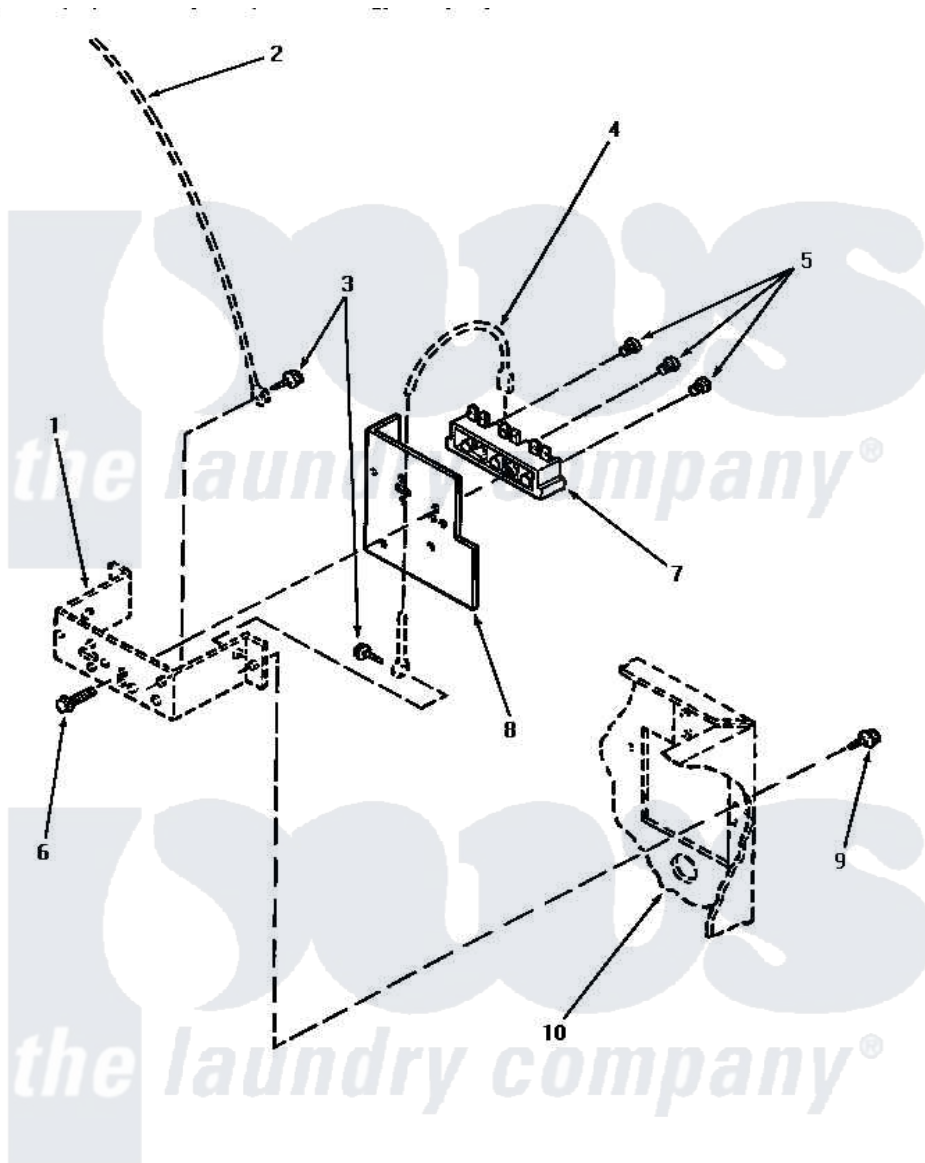

Amana NE8533 11 - TERMINAL BLOCK (STARTIN SN S6271976XG)

TERMINAL BLOCK (Electric Models starting Serial No. S6271976XG)

Amana [Residential Amana NE8533 Washer Parts](#) Parts Diagram 11 - TERMINAL BLOCK (STARTIN SN S6271976XG)
Click on the part number to view part

Item	Original Part Number	Replaced By	Status	Part Description
1	Y00000000		Not Available	SEE NOTE TERMINAL BLOCK BRACKET
2	Y00000000		Not Available	SEE NOTE GROUND WIRE, GREEN
3	20530			Screw, 10-24 x 3/8 Hex
4	Y00000000		Not Available	SEE NOTE GROUND WIRE, GREEN -- (SEE NOTE)
5	Y61199	3400094		Screw, 10-32 X 3/8
6	Y61200	501285		Screw, No.12 X 9/16-Pla
7	61923P	61923		Block, Terminal
8	56087			Shield, Terminal Block
9	33562	27001200		Screw
10	Y00000000		Not Available	SEE NOTE CABINET