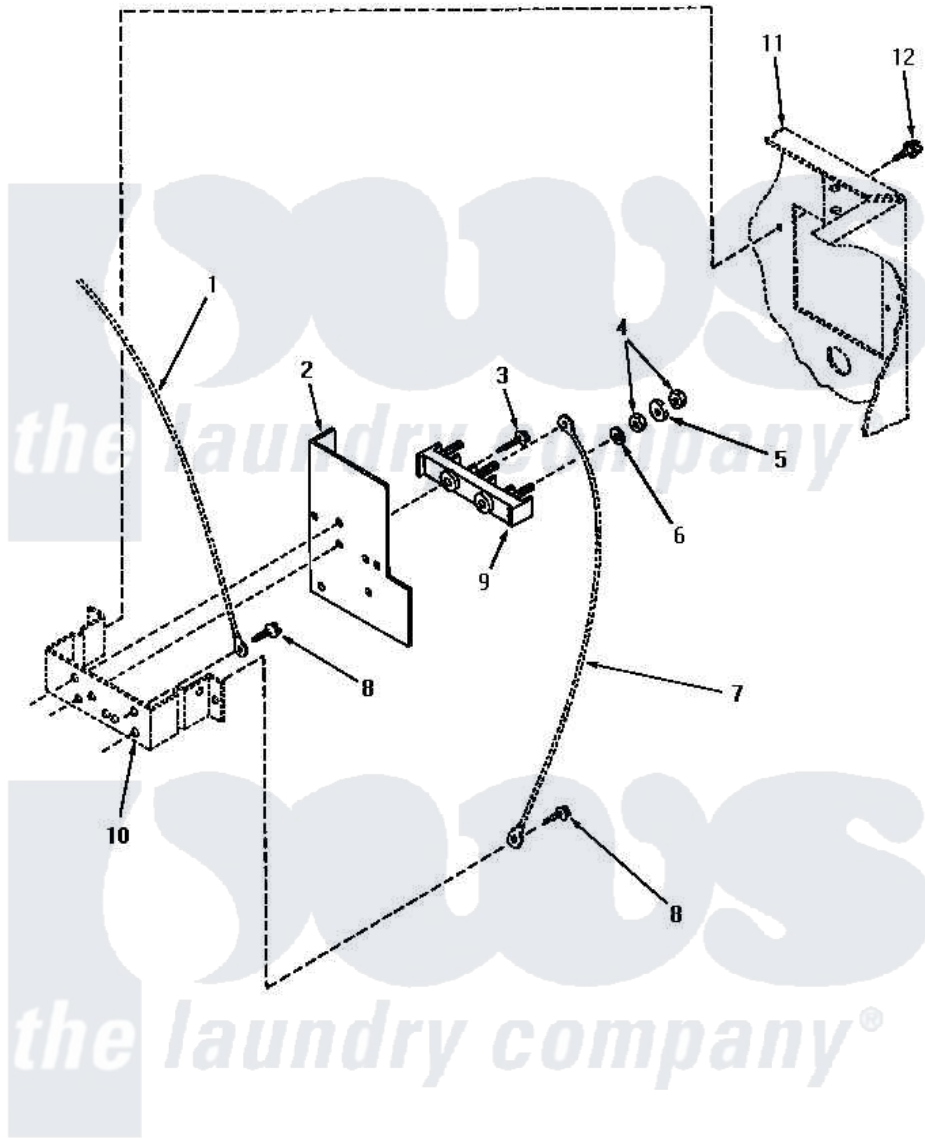

Amana NE8533 12 - TERMINAL BLOCK (THRU SN S6271975XG)

TERMINAL BLOCK (Electric Models through Serial No. S6271975XG)

Amana [Residential Amana NE8533 Washer Parts](#) Parts Diagram 12 - TERMINAL BLOCK (THRU SN S6271975XG)
 Click on the part number to view part

Item	Original Part Number	Replaced By	Status	Part Description
1	Y00000000		Not Available	SEE NOTE GROUND WIRE, GREEN
2	56087			Shield, Terminal Block
3	Q6535		Not Available	SCREW, 10B-16 X 3/4 ROU
4	Q6163		Not Available	NUT
5	51474		Not Available	WASHER, 13/64IDX1/2ODX.
6	56552		Not Available	LOCKWASHER
7	Y00000000		Not Available	SEE NOTE GROUND WIRE, GREEN -- (SEE NOTE)
8	20530			Screw, 10-24 x 3/8 Hex
9	58555		Not Available	TERMINAL BLOCK
10	Y00000000		Not Available	SEE NOTE TERMINAL BLOCK BRACKET
11	Y00000000		Not Available	SEE NOTE CABINET
12	33562	27001200		Screw