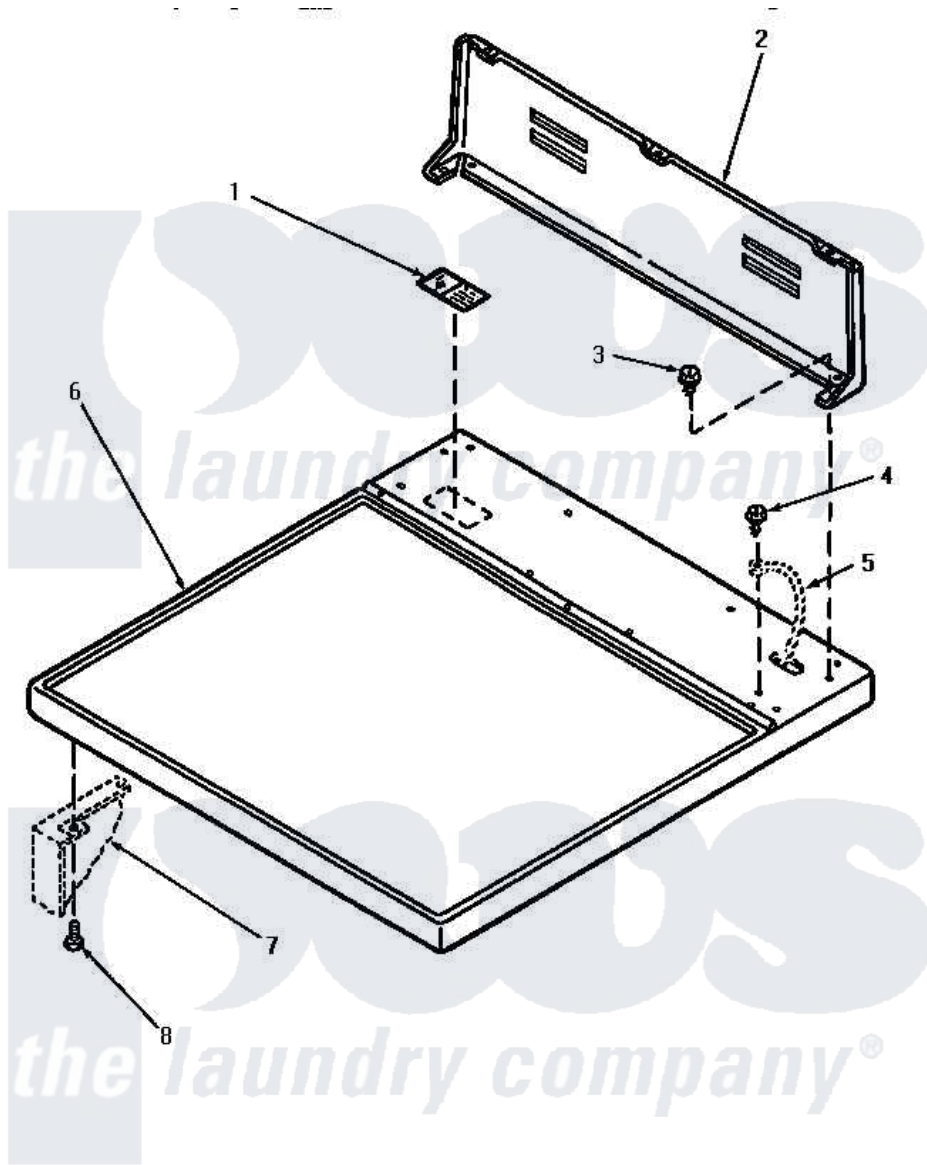

# Amana NE8633 01 - CABINET TOP & CONTROL HOOD REAR PANEL

## CABINET TOP AND CONTROL HOOD REAR PANEL

Amana [Residential Amana NE8633 Washer Parts](#) Parts Diagram 01 - CABINET TOP & CONTROL HOOD REAR PANEL  
 Click on the part number to view part

Item	Original Part Number	Replaced By	Status	Part Description
1	24903		Not Available	STICKER,DISCONNECT POW
2	59970		Not Available	CONTROL HOOD, REAR PANEL
3	23962	<a href="#">W10116760</a>		Screw
4	<a href="#">20530</a>			Screw, 10-24 x 3/8 Hex
5	Y00000000		Not Available	SEE NOTE GROUND WIRE, GREEN
6	60815H		Not Available	ASSY, TOP PANEL-DOMESTI
"	60815L		Not Available	CABINET TOP, ALMOND
"	60815W		Not Available	ASSY, TOP & CARTON
7	Y00000000		Not Available	SEE NOTE CABINET
8	33562	<a href="#">27001200</a>		Screw