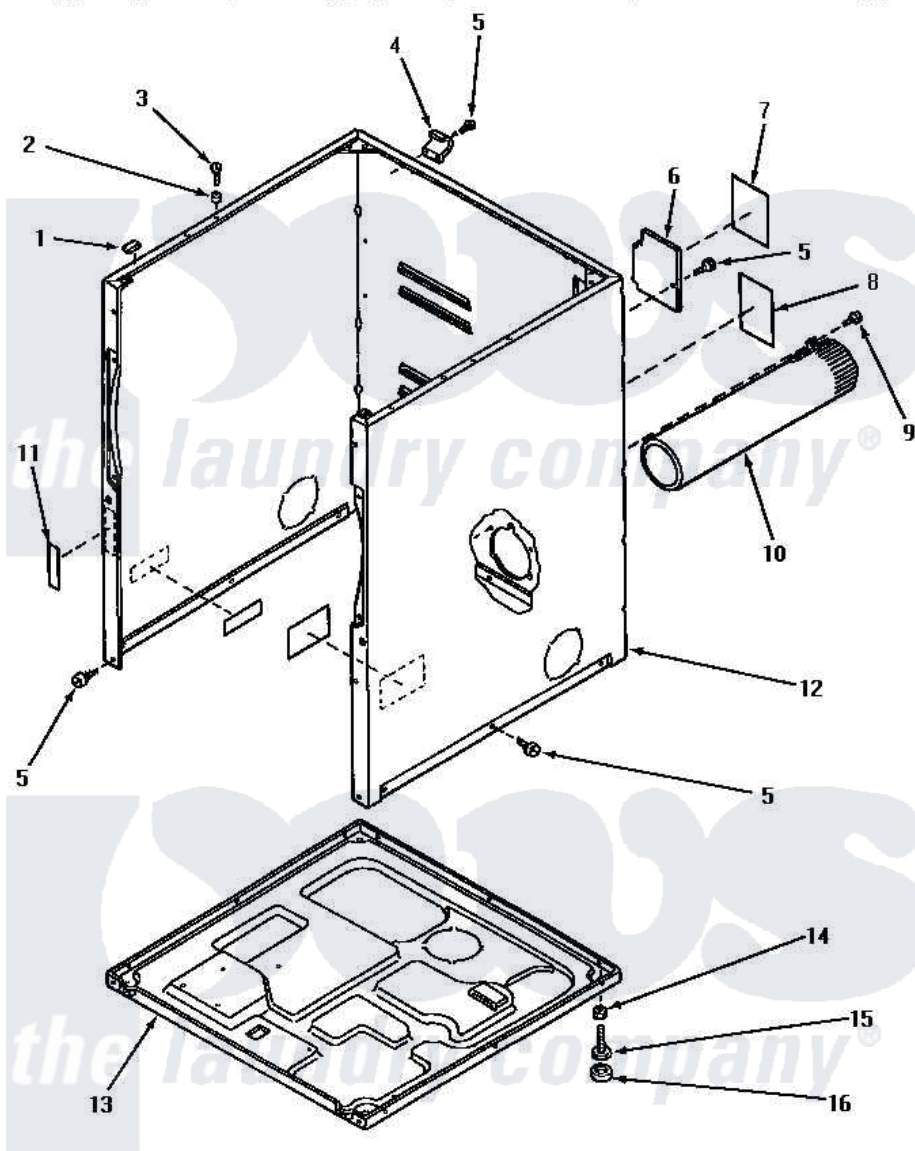

Amana NE8633 02 - CABINET, EXHAUST DUCT & BASE

CABINET, EXHAUST DUCT AND BASE

Amana [Residential Amana NE8633 Washer Parts](#) Parts Diagram 02 - CABINET, EXHAUST DUCT & BASE

[Click on the part number to view part](#)

Item	Original Part Number	Replaced By	Status	Part Description
1	Y56128			Pad, Bumper
2	56079	505187		Locator, Panel
3	32671	Y014874		Screw, Idler Arm And Sleeve
4	60826		Not Available	HINGE, TOP
5	33562	27001200		Screw
6	60821			Access Cover
7	61206		Not Available	STICKER,NOTICE INSTALL
8	58866		Not Available	STICKER,WARNING-GROUND
9	Y33561	489464		Screw
10	56118		Not Available	ASSY, EXHAUST DUCT
11	24903		Not Available	STICKER,DISCONNECT POW
12	60813PH		Not Available	CABINET, HARVEST GOLD
"	60813PW		Not Available	CABINET, WHITE
"	60813PL		Not Available	CABINET, ALMOND
13	60811			Assembly, Base-Complete

14	20274	62739	Nut, Lock
15	Y52696	Y305086	Adjustable Leg And Nut
16	70282	Y314137	Foot, Rubber