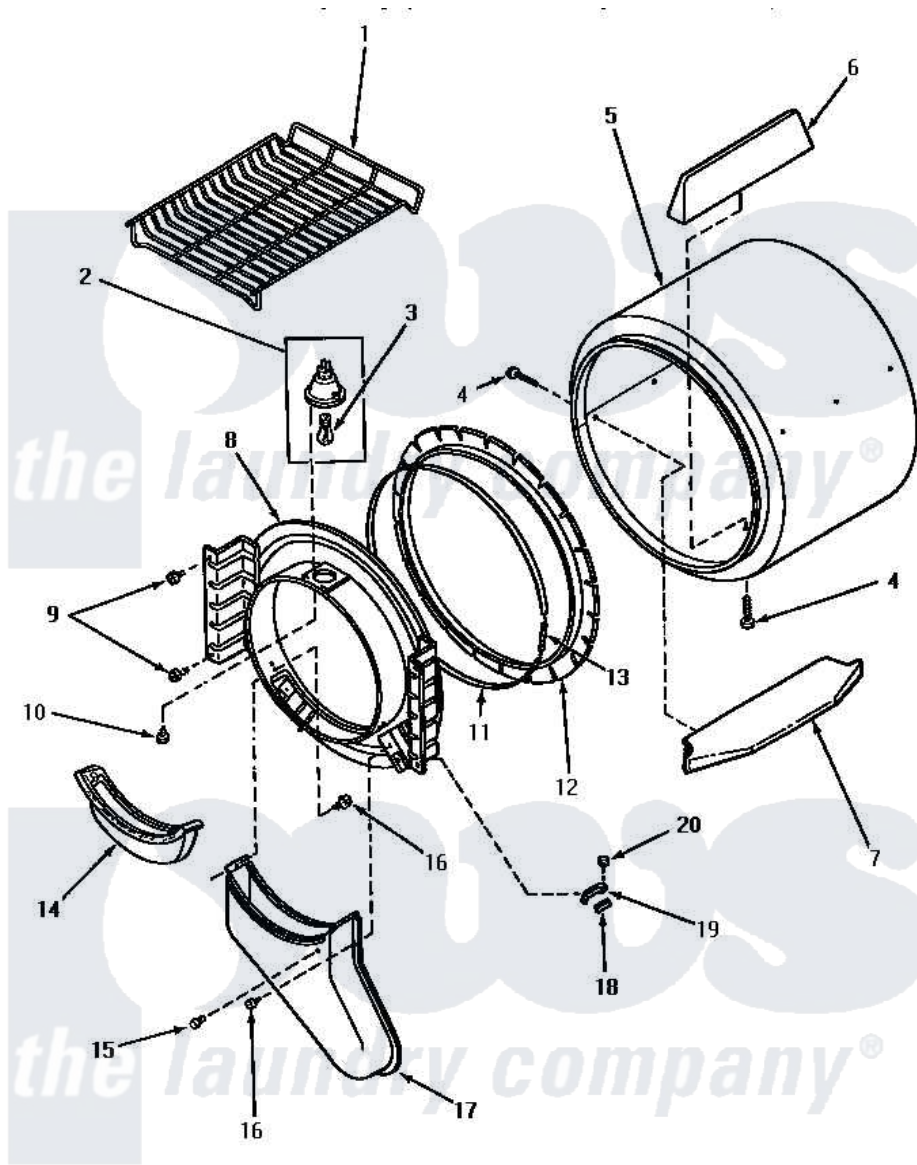

# Amana NE8633 03 - FR BLKHD, AIR DUCT, FELT SEAL & CYLINDER

## FRONT BULKHEAD, AIR DUCT, FELT SEAL AND CYLINDER

Amana Residential Amana NE8633 Washer Parts Parts Diagram 03 - FR BLKHD, AIR DUCT, FELT SEAL & CYLINDER

[Click on the part number to view part](#)

Item	Original Part Number	Replaced By	Status	Part Description
1	58846		Not Available	RACK, DRYING
2	60953P		Not Available	CYLINDER LIGHT ASSEMBLY
3	Y54608	<a href="#">31001575</a>		Bulb, Cylinder Light
"	Y60954	<a href="#">67001316</a>		Bulb, Light
4	56131		Not Available	SCREW, 10BT X 1 TAPPING
5	61073P		Not Available	ASSY, CYLINDER-WHITE
"	60645P		Not Available	ASSY, CYLINDER PACK
6	Y61399		Not Available	BAFFLE, CYLINDER-SHORT-
7	Y61027		Not Available	BAFFLE, CYLINDER-EXTEND
8	62142W		Not Available	ASSY, BULKHEAD-FRONT-SV
9	33562	<a href="#">27001200</a>		Screw
10	<a href="#">31260</a>			Screw, No.8 X 3/8 Ind H
11	Y56090		Not Available	SEAL STRAP
12	<a href="#">56088</a>			Assembly, Seal
13	52130	<a href="#">502496</a>		Adapter, Strain Relief
14	<a href="#">61376P</a>			Filter, Lint-White W/Inst.

15	56938		Not Available	BUMPER
16	Y33561	<a href="#">489464</a>		Screw
17	<a href="#">60786</a>			Assembly, Air Duct-Front
18	<a href="#">58049</a>			Pad, Thin
19	<a href="#">61448</a>			Glide, Cylinder-Rulon F
20	23962	<a href="#">W10116760</a>		Screw