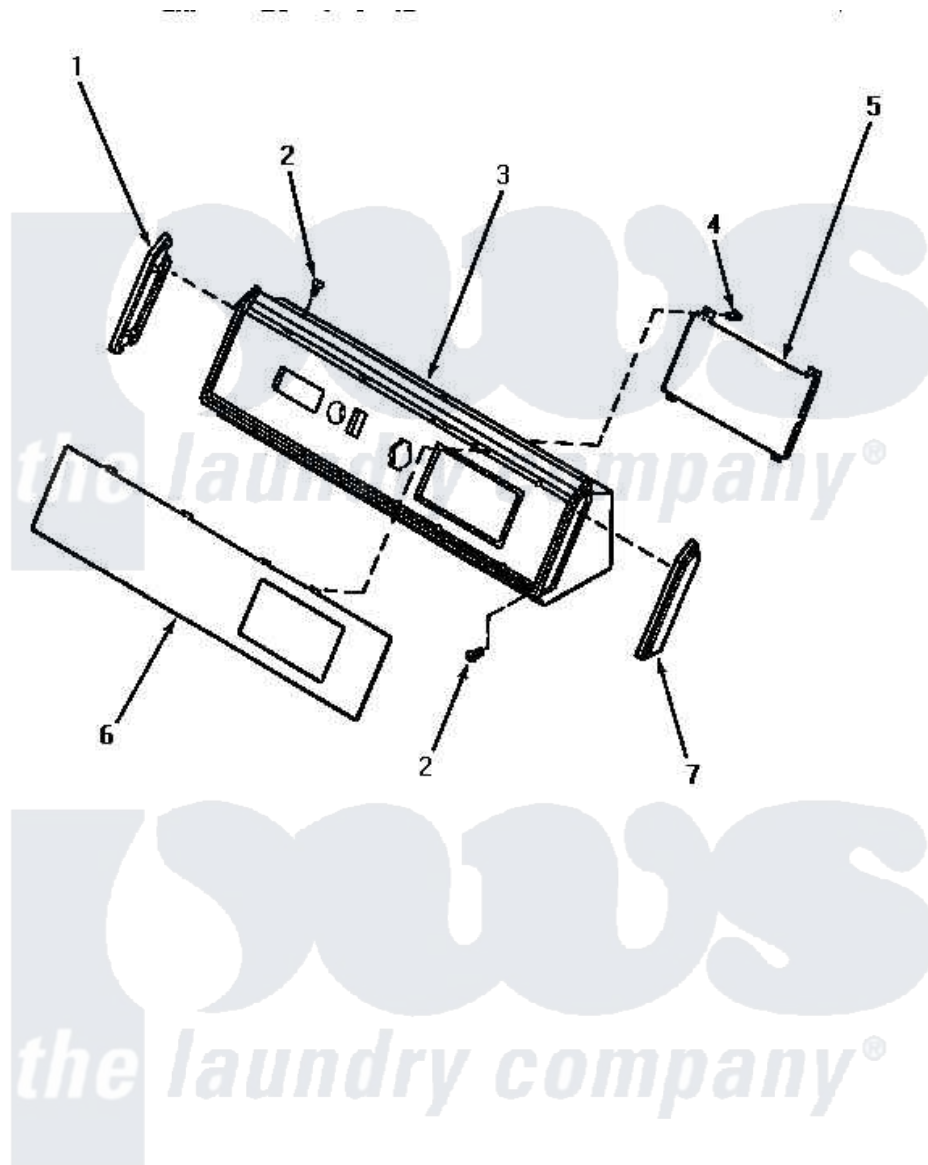

# Amana NE8633 04 - GRAPHIC PANEL, CONTROL HOOD & CONTROLS

## GRAPHIC PANEL, CONTROL HOOD AND CONTROLS

Amana [Residential Amana NE8633 Washer Parts](#) Parts Diagram 04 - GRAPHIC PANEL, CONTROL HOOD & CONTROLS

[Click on the part number to view part](#)

Item	Original Part Number	Replaced By	Status	Part Description
"	NOTE:		Not Available	IF DRYER IS INSTALLED IN A MANUFACTURED (MOBILE) HOME, OR IF LOCAL CODES DO NOT PERMIT GROUNDING THROUGH THE NEUTRAL, THIS WIRE WILL NOT BE ON THE DRYER. SEE I
1	32343		Not Available	INSERT,CONTROL HOOD-L.
2	31752		Not Available	SCREW,No.8ABX3/4 POZIDRI
3	59606		Not Available	HOOD,DRYER-BLACK
4	<a href="#">31260</a>			Screw, No.8 X 3/8 Ind H
5	59608		Not Available	ASSY, ELECTRONIC CONTROL
6	59480		Not Available	PANEL,GRAPHIC
7	<a href="#">32342</a>			Insert, Control Hood-R.