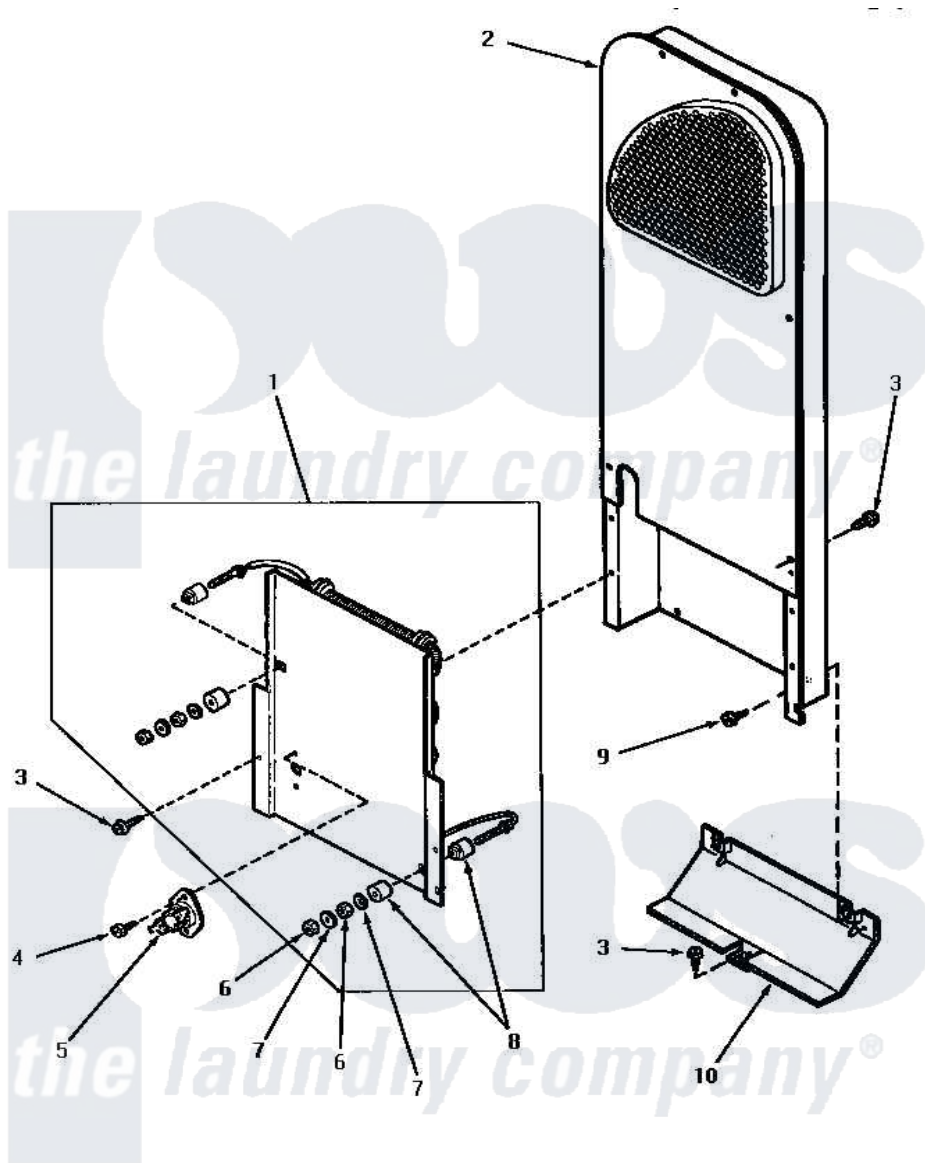

Amana NE8633 05 - HEATER BOX

HEATER BOX (Electric Models through Serial No. S8271975XG)

Amana [Residential Amana NE8633 Washer Parts](#) Parts Diagram 05 - HEATER BOX

[Click on the part number to view part](#)

Item	Original Part Number	Replaced By	Status	Part Description
1	61928			Heater Assembly 208V
"	61927			Heater Assembly
2	61161P	503605		Assembly, Heater Duct
3	33562	27001200		Screw
4	23222	3177991		Screw
5	56082			Thermostat, Limit
6	Q6163		Not Available	NUT
7	56552		Not Available	LOCKWASHER
8	57408			Insulator
9	51780	3390631		Screw, 10-16 X 3/8
10	60952		Not Available	SHIELD,HEAT DUCT