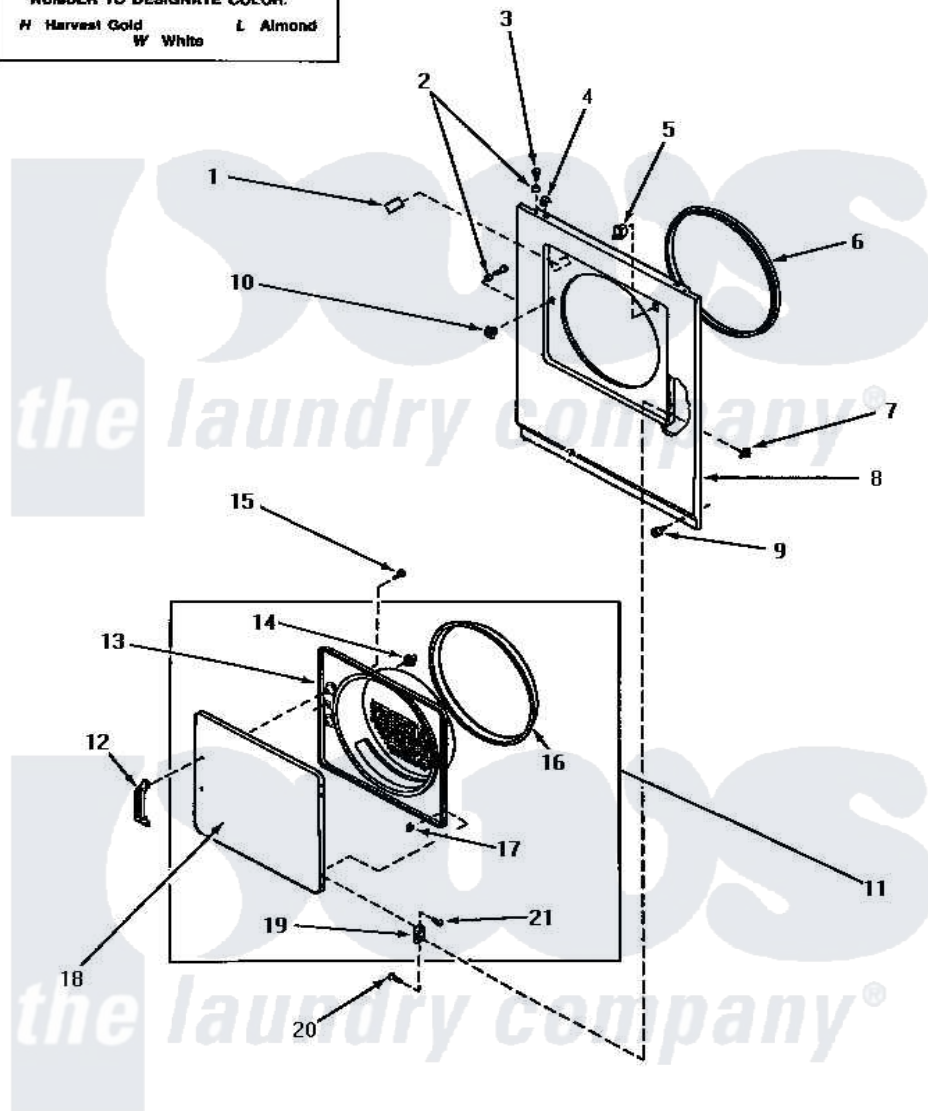

# Amana NE8633 07 - LOADING DOOR, FRONT PANELS & ACCESS DOOR

\*ADD SUFFIX LETTER TO PART NUMBER TO DESIGNATE COLOR.  
 H Harvest Gold    L Almond  
 W White

## LOADING DOOR, FRONT PANELS AND ACCESS DOOR

Amana [Residential Amana NE8633 Washer Parts](#) Parts Diagram 07 - LOADING DOOR, FRONT PANELS & ACCESS DOOR

Click on the part number to view part

Item	Original Part Number	Replaced By	Status	Part Description
1	<a href="#">58854</a>			Repl By 500281
2	56079	<a href="#">505187</a>		Locator, Panel
3	32671	<a href="#">Y014874</a>		Screw, Idler Arm And Sleeve
4	28835	<a href="#">22001650</a>		Fastener, Spring
5	56052	<a href="#">W10169313</a>		Switch-Dor
6	<a href="#">Y61380</a>			Seal, Front Panel
7	51236	<a href="#">488130</a>		Nut
8	62420W		Not Available	FRONT PANEL, WHITE
"	62420L	<a href="#">62420LP</a>		Assembly
"	62420H		Not Available	FRONT PANEL, HARVEST GOLD
9	58637	<a href="#">27001200</a>		Screw
10	54660	<a href="#">LA-1003</a>		Door Catch Kit
11	62151W		Not Available	ASSY,DOOR
"	62151L		Not Available	ASSY,DOOR
"	62151H		Not Available	ASSY,DOOR

12	54068P	<a href="#">61925</a>	Pull Door Commercial Black
13	62152L	<a href="#">62152P</a>	Liner
"	62152H		Not Available INNER DOOR PANEL, HARVEST GOLD
"	62152W		Not Available LINER,DOOR
14	54661	<a href="#">LA-1003</a>	Door Catch Kit
15	Y33561	<a href="#">489464</a>	Screw
16	61379	<a href="#">61379P</a>	Door Seal
17	<a href="#">23407</a>		Nut, Speed-8A Tinn C15
18	<a href="#">62153H</a>		Door
"	62153W		Not Available PANEL OUTER DOOR
"	62153L		Not Available DOOR
19	<a href="#">56045</a>		Hinge
20	<a href="#">22649</a>		Screw, 8-32 X 13/32 FI
21	52864	<a href="#">500226</a>	Screw, 8b-16 x 5/8 Tap