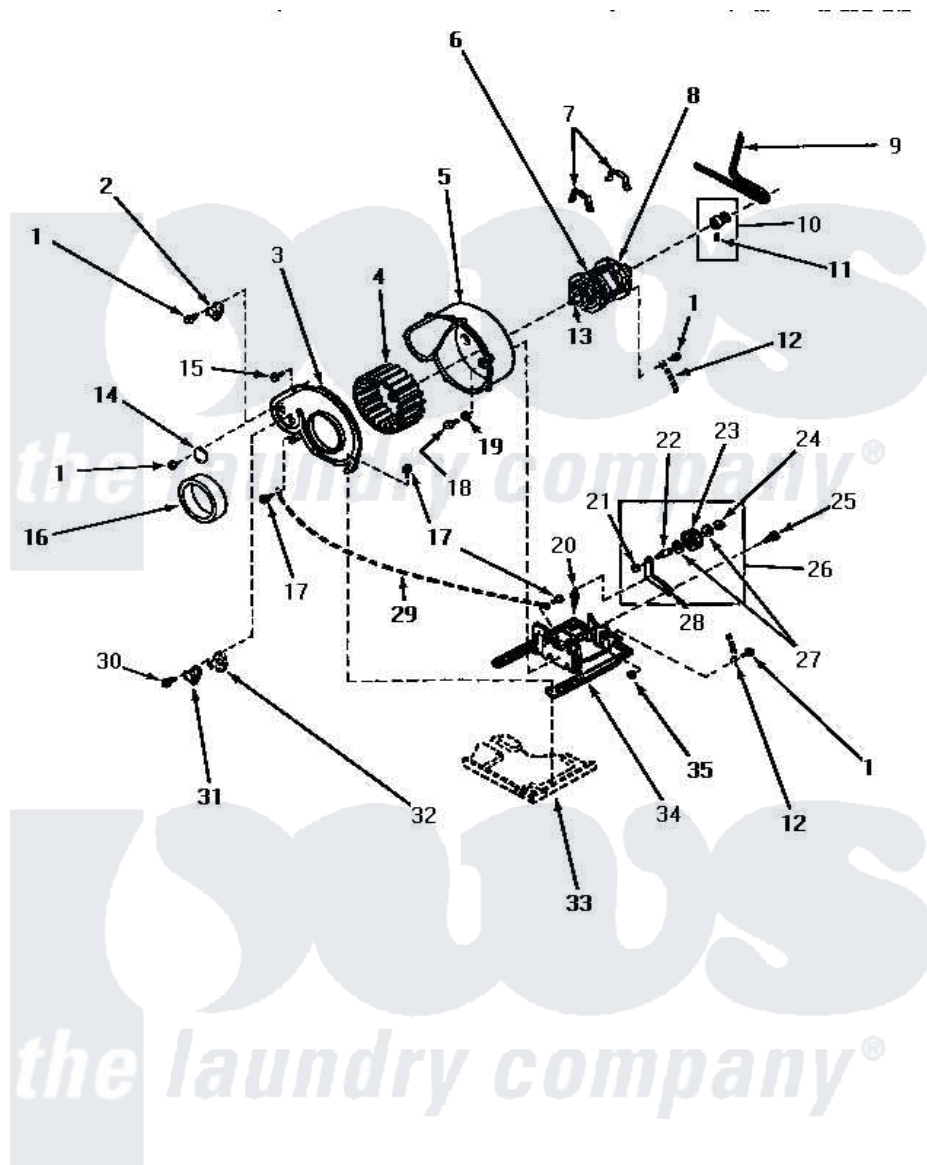

Amana NE8633 08 - MOTOR, EXHAUST FAN & BELT

MOTOR, EXHAUST FAN AND BELT

Amana [Residential Amana NE8633 Washer Parts](#) Parts Diagram 08 - MOTOR, EXHAUST FAN & BELT

[Click on the part number to view part](#)

Item	Original Part Number	Replaced By	Status	Part Description
1	23222	3177991		Screw
3	60938P		Not Available	COVER,BLOWER HOUSING
4	56000	510139P		Assembly Blower Fan Package
5	56020			Housing, Blower
6	Y58044	915P3		Motor-Drive
7	Y58047	660658		Clamp, Motor Mounting 343481 685441
8	59895		Not Available	MOTOR SWITCH, INTERNAL MOUNTED
"	53226		Not Available	SWITCH,MOTOR
"	53249		Not Available	SWITCH
9	59174	40111201		Belt, Cylinder
10	59173		Not Available	MOTOR PULLEY ASSEMBLY
11	52906		Not Available	SETSCREW
12	Y00000000		Not Available	SEE NOTE GROUND WIRE, GREEN
13	27604P			Never-Seeze 1 Oz Tube

14	61203		Not Available	COVER PLATE
15	23962	W10116760		Screw
16	56065		Not Available	SEAL
17	51780	3390631		Screw, 10-16 X 3/8
18	33562	27001200		Screw
19	20492	M0270504		Washer
20	56076			Spring, Idler
21	56156	358160		Nut
22	56461			Shaft
23	Y54414			Assembly, Wheel And Bearing
24	23748			Ring, Retaining
25	56587		Not Available	SCREW, 1/4-20 HEX HD SH
26	Y56170	56170P		Assembly- Idle
27	52549			Washer, 501 ID X3/4 Odx
28	56057		Not Available	LEVER, IDLER
29	Y00000000		Not Available	SEE NOTE GROUND WIRE, GREEN -- (THROUGH SERIAL NO. S6181365XA)
30	23222	3177991		Screw
31	59500			Assembly, Thermistor
33	Y00000000		Not Available	SEE NOTE BASE
34	Y60816	503613		Mount, Motor
35	52566	27001225		Nut, Jam Mid Lock 1/4-20