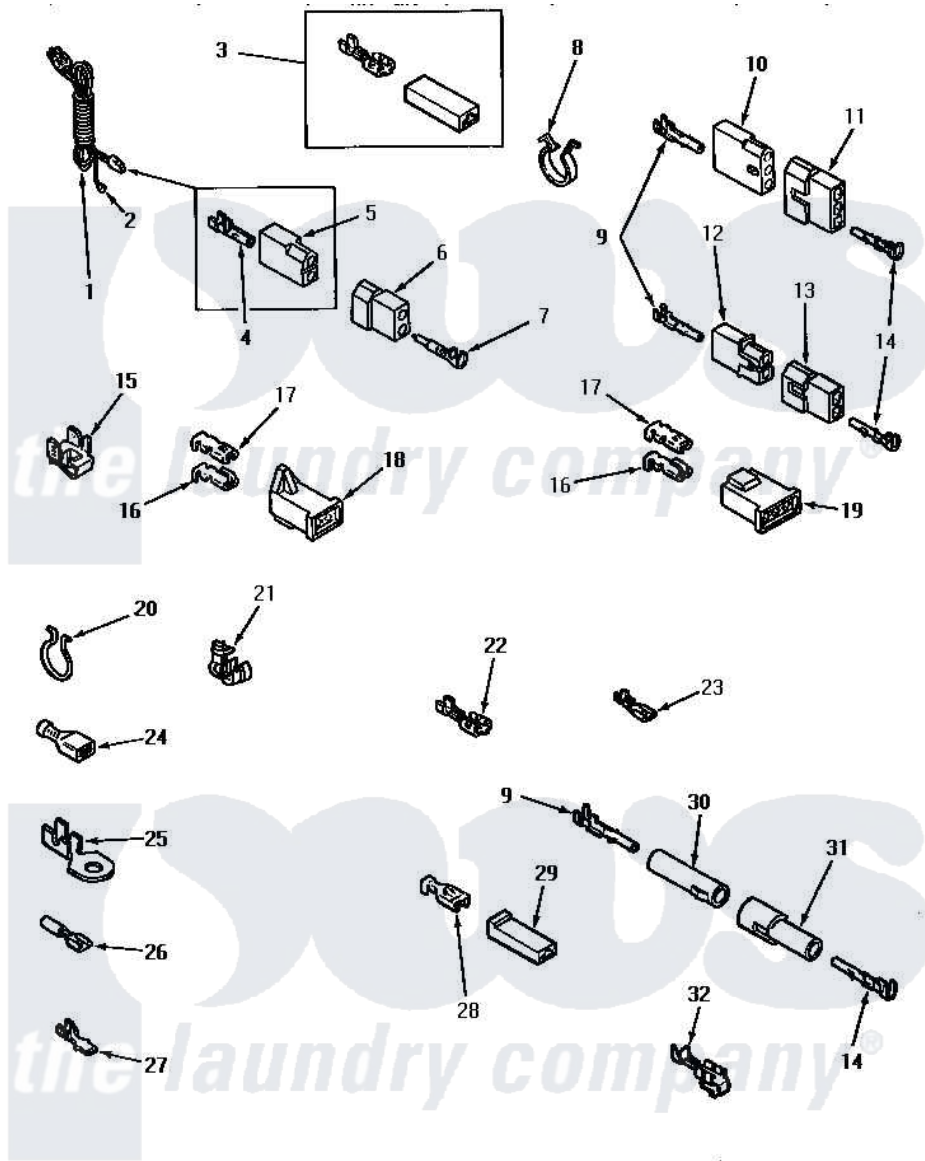

## POWER CORD AND TERMINALS

Amana [Residential Amana NE8633 Washer Parts](#) Parts Diagram 09 - POWER CORD & TERMINALS  
 Click on the part number to view part

Item	Original Part Number	Replaced By	Status	Part Description
1	Y56222	<a href="#">27001142</a>		Cord, Power
2	Y00000000		Not Available	SEE NOTE GROUND WIRE, GREEN
3	<a href="#">Y00237</a>			Terminal-Female 1/4 ((1) 12 GAUGE Wire Or(2) 18 GA
4	<a href="#">00130</a>			Terminal, Pin-1/8 Femal
5	<a href="#">56265</a>			Receptacle, 2 Circuit
6	<a href="#">56266</a>			Plug
7	<a href="#">Y00127</a>			Terminal, Pin-1/8 Male
8	61510	<a href="#">504034</a>		Clip, Wire
9	Y00117	<a href="#">5011-XX</a>		093 Female Socket
10	23039	<a href="#">697780</a>		Receptacle,
11	<a href="#">23040</a>			Plug-3 Circuit
12	<a href="#">56451</a>			Receptacle, 2 Circuit
13	<a href="#">56448</a>			Terminal Block Plug
14	<a href="#">Y00116</a>			Terminal, Pin-Male
15	Y00161	<a href="#">B5733302</a>		Clip, Ground