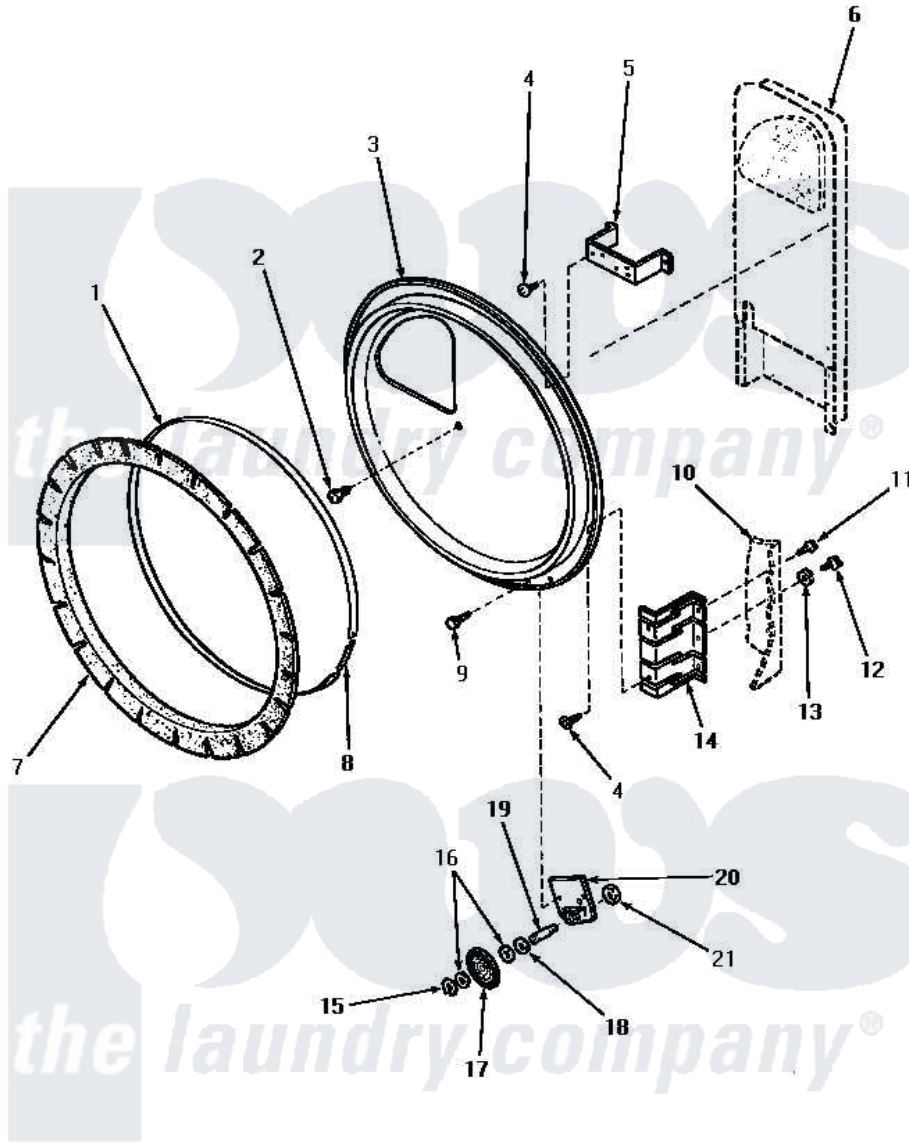

Amana NE8633 10 - REAR BLKHD, FELT SEAL & CYLINDER ROLLER

REAR BULKHEAD, FELT SEAL AND CYLINDER ROLLER

Amana [Residential Amana NE8633 Washer Parts](#) Parts Diagram 10 - REAR BLKHD, FELT SEAL & CYLINDER ROLLER

[Click on the part number to view part](#)

Item	Original Part Number	Replaced By	Status	Part Description
1	Y56090		Not Available	SEAL STRAP
2	Y33561	489464		Screw
3	61135P		Not Available	ASSY,REAR BULKHEAD
4	56078	M400664		SCrew Tap Trs Cr Rec 1016AB
5	60823P			Bracket, Terminal Block
6	Y00000000		Not Available	SEE NOTE HEAT DUCT
7	56088			Assembly, Seal
8	52310			Spring
9	51780	3390631		Screw, 10-16 X 3/8
10	Y00000000		Not Available	SEE NOTE CABINET
11	33562	27001200		Screw
12	52909			Screw, 10B-16 X 1/2 HeX
13	51474		Not Available	WASHER, 13/64IDX1/2ODX.
14	56055		Not Available	BRACKET,BULKHEAD-REAR
15	23748			Ring, Retaining

16	52549		Washer, 501 ID X3/4 Odx
17	56457	62649P	Roller- CY
18	23886		Not Available WASHER,.578IDX1.25ODX1
19	56461		Shaft
20	56042		Not Available BRACKET,CYLINDER ROLLER
21	56156	358160	Nut