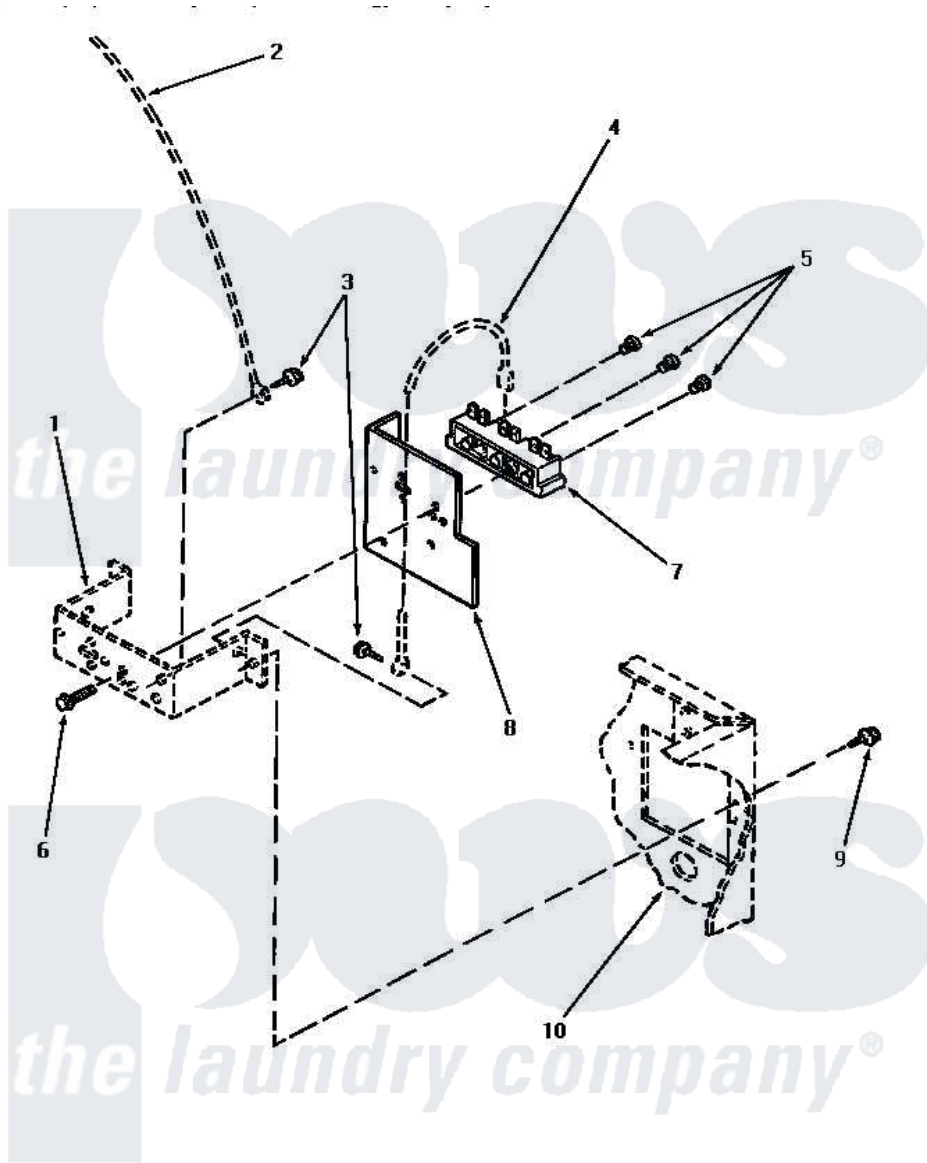

Amana NE8633 11 - TERMINAL BLOCK (STARTIN SN S6271976XG)

TERMINAL BLOCK (Electric Models starting Serial No. S6271976XG)

Amana [Residential Amana NE8633 Washer Parts](#) Parts Diagram 11 - TERMINAL BLOCK (STARTIN SN S6271976XG)
 Click on the part number to view part

Item	Original Part Number	Replaced By	Status	Part Description
1	Y00000000		Not Available	SEE NOTE TERMINAL BLOCK BRACKET
2	Y00000000		Not Available	SEE NOTE GROUND WIRE, GREEN
3	20530			Screw, 10-24 x 3/8 Hex
4	Y00000000		Not Available	SEE NOTE GROUND WIRE, GREEN -- (SEE NOTE)
5	Y61199	3400094		Screw, 10-32 X 3/8
6	Y61200	501285		Screw, No.12 X 9/16-Pla
7	61923P	61923		Block, Terminal
8	56087			Shield, Terminal Block
9	33562	27001200		Screw
10	Y00000000		Not Available	SEE NOTE CABINET