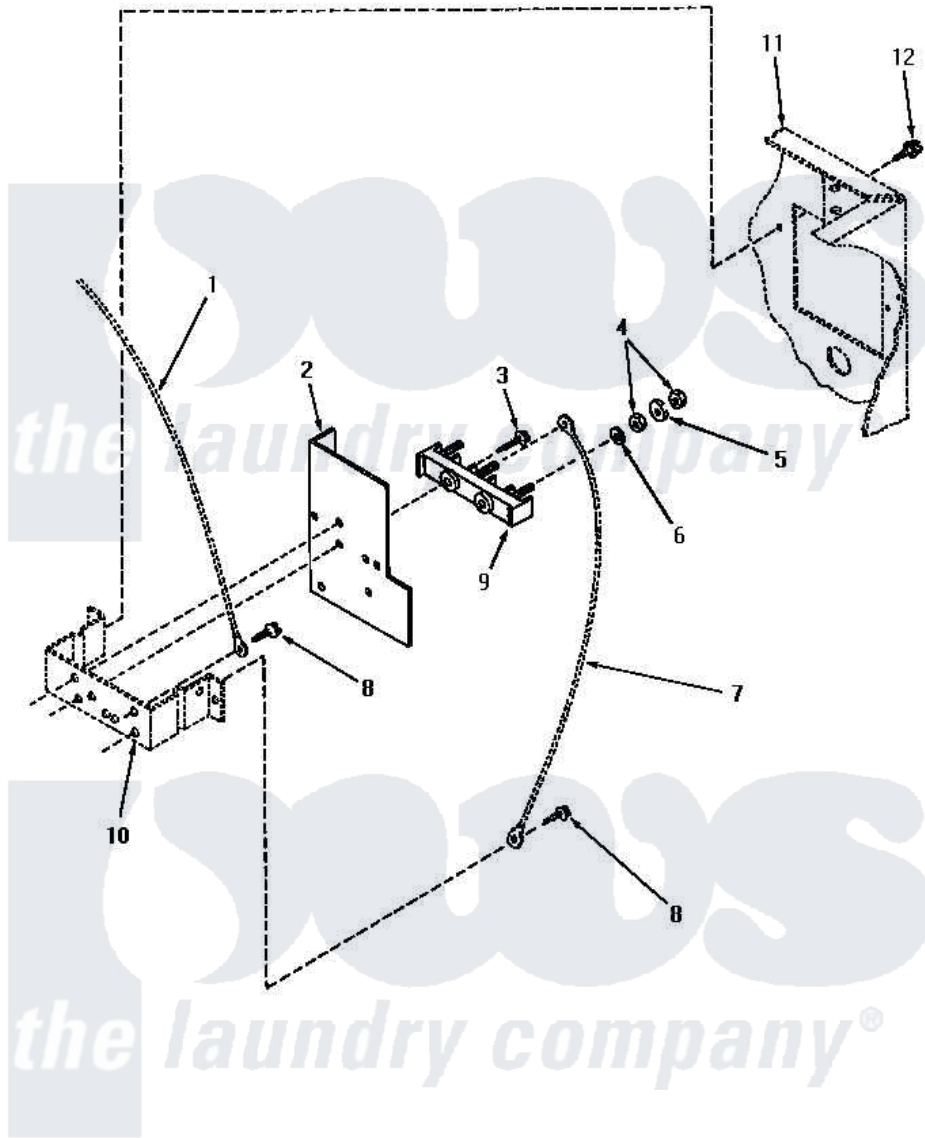

Amana NE8633 12 - TERMINAL BLOCK (THRU SN S6271975XG)

TERMINAL BLOCK (Electric Models through Serial No. S6271975XG)

Amana [Residential Amana NE8633 Washer Parts](#) Parts Diagram 12 - TERMINAL BLOCK (THRU SN S6271975XG)
 Click on the part number to view part

Item	Original Part Number	Replaced By	Status	Part Description
1	Y00000000		Not Available	SEE NOTE GROUND WIRE, GREEN
2	56087			Shield, Terminal Block
3	Q6535		Not Available	SCREW, 10B-16 X 3/4 ROU
4	Q6163		Not Available	NUT
5	51474		Not Available	WASHER, 13/64IDX1/2ODX.
6	56552		Not Available	LOCKWASHER
7	Y00000000		Not Available	SEE NOTE GROUND WIRE, GREEN -- (SEE NOTE)
8	20530			Screw, 10-24 x 3/8 Hex
9	58555		Not Available	TERMINAL BLOCK
10	Y00000000		Not Available	SEE NOTE TERMINAL BLOCK BRACKET
11	Y00000000		Not Available	SEE NOTE CABINET
12	33562	27001200		Screw