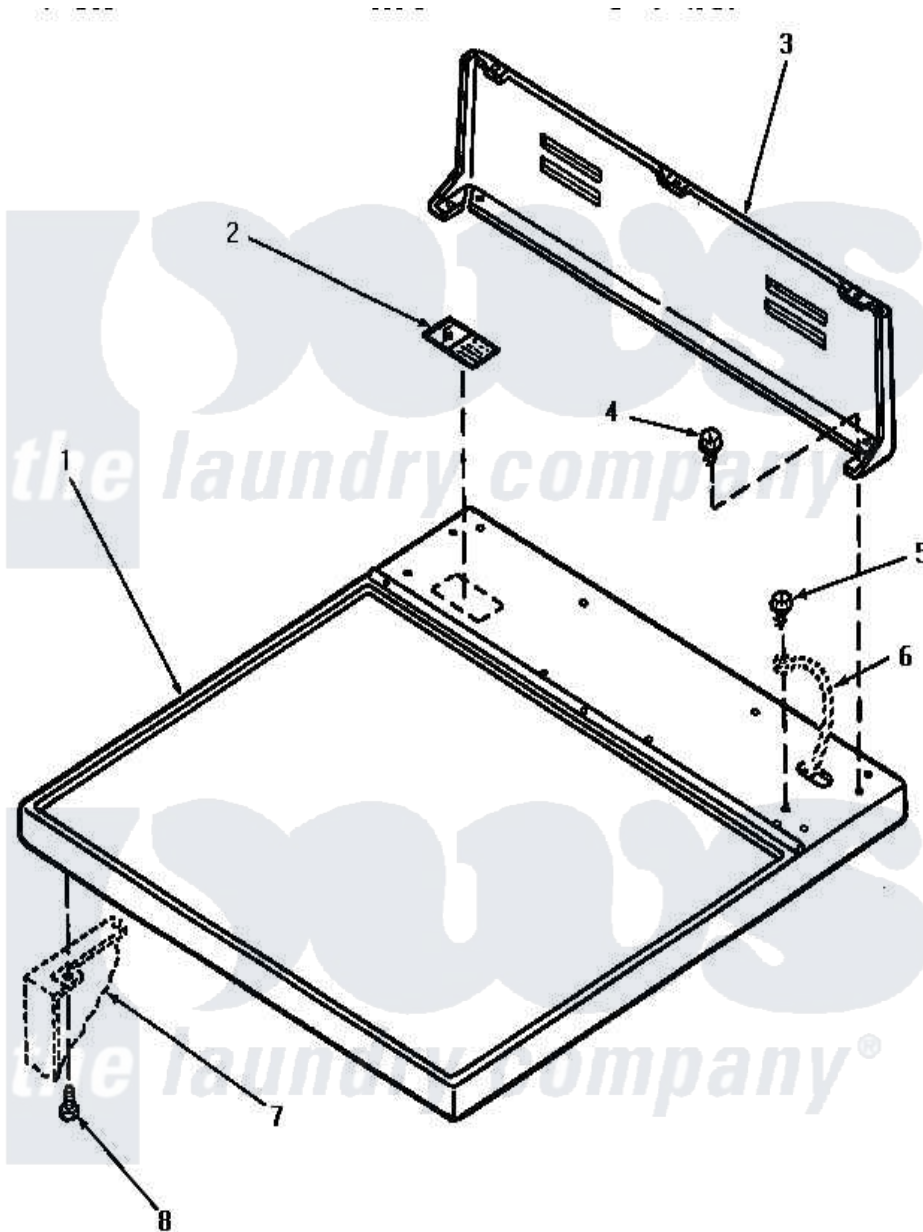

Amana NE8833 01 - CABINET TOP AND CONTROL HOOD REAR PANEL

Amana Residential Amana NE8833 Dryer Parts Parts Diagram 01 - CABINET TOP AND CONTROL HOOD REAR PANEL

[Click on the part number to view part](#)

| Item | Original Part Number | Replaced By | Status | Part Description |
|------|-----------------------|---------------------------|---------------|--|
| 1 | 60815H | | Not Available | ASSY, TOP PANEL-DOMESTI |
| " | 60815L | | Not Available | CABINET TOP, ALMOND |
| " | 60815W | | Not Available | ASSY, TOP & CARTON |
| 2 | 24903 | | Not Available | STICKER, DISCONNECT POW |
| 3 | 59970 | | Not Available | CONTROL HOOD, REAR PANEL |
| 4 | 23962 | W10116760 | | Screw |
| 5 | 20530 | | | Screw, 10-24 x 3/8 Hex |
| 6 | Y00000000 | | Not Available | SEE NOTE GROUND WIRE, GREEN |
| 7 | Y00000000 | | Not Available | SEE NOTE CABINET -- (SEE PAGE 9, KEY 10) |
| 8 | 25723 | 27001200 | | Screw |