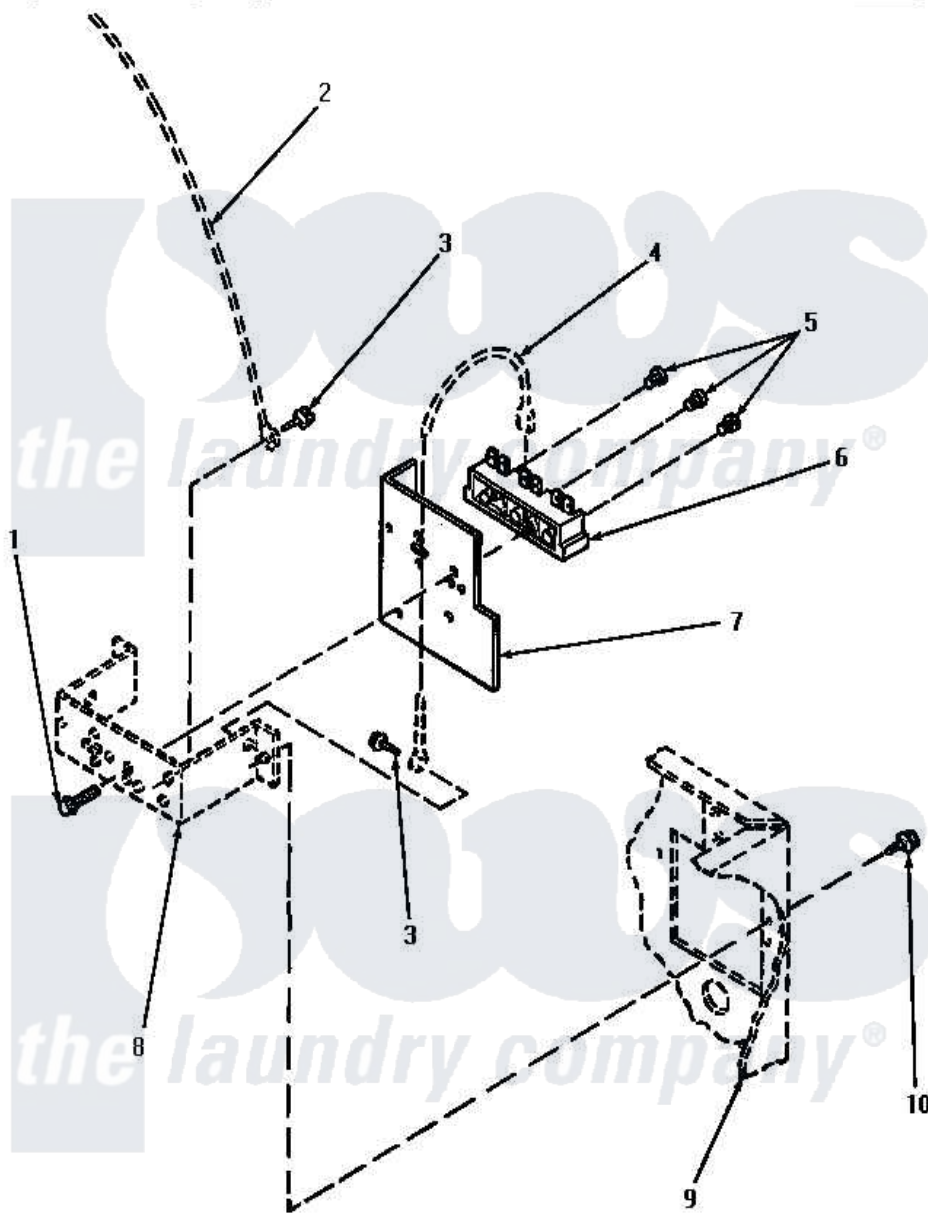

Amana NE8833 11 - TERMINAL BLOCK

Amana [Residential Amana NE8833 Dryer Parts](#) Parts Diagram 11 - TERMINAL BLOCK
 Click on the part number to view part

Item	Original Part Number	Replaced By	Status	Part Description
1	Y61200	501285		Screw, No.12 X 9/16-Pla
2	Y00000000		Not Available	SEE NOTE GROUND WIRE, GREEN
3	20530			Screw, 10-24 x 3/8 Hex
4	Y00000000		Not Available	SEE NOTE GROUND WIRE, GREEN -- (SEE NOTE 1)
5	Y61199	3400094		Screw, 10-32 X 3/8
6	61923P	61923		Block, Terminal
7	56087			Shield, Terminal Block
8	Y00000000		Not Available	SEE NOTE TERMINAL BLOCK BRACKET -- (SEE PAGE 6)
9	Y00000000		Not Available	SEE NOTE CABINET -- (SEE PAGE 9, KEY 10)
10	25723	27001200		Screw