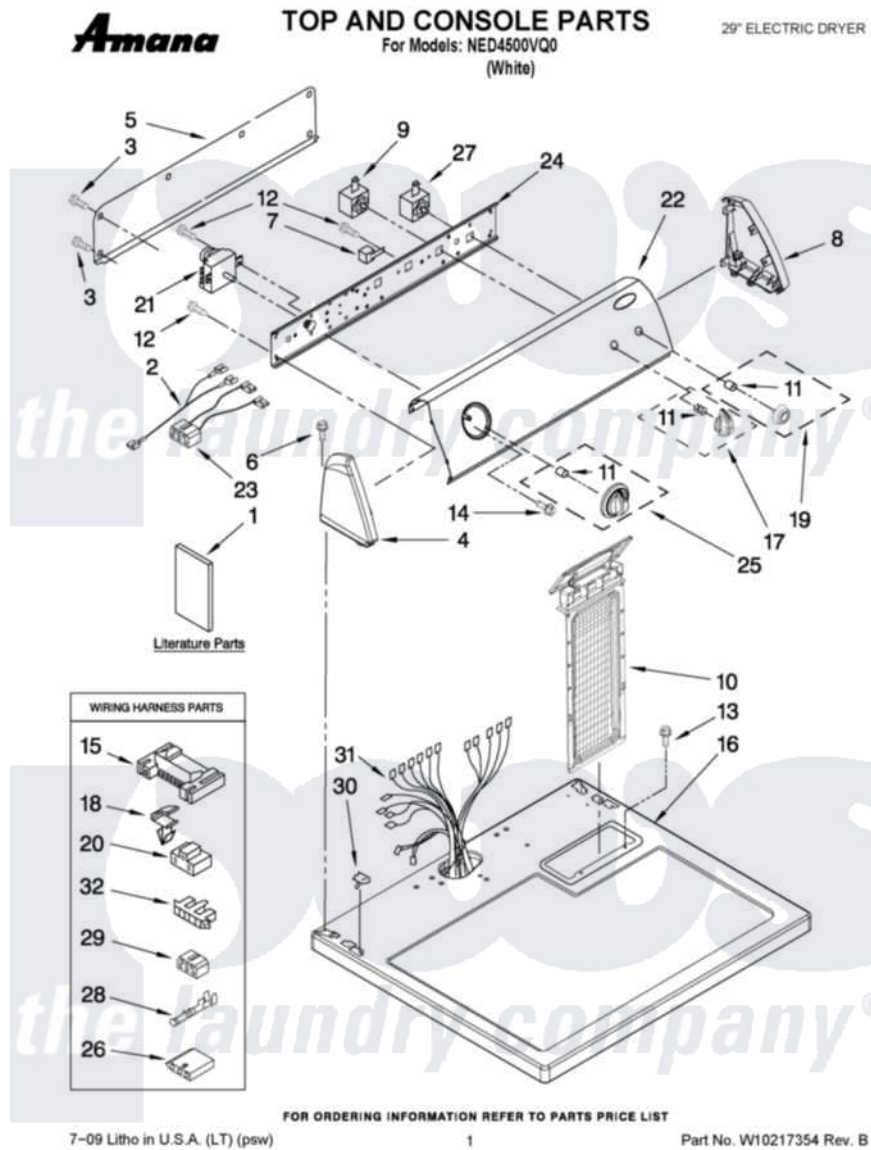

Amana NED4500VQ0 01 - TOP AND CONSOLE PARTS

Amana Residential Amana NED4500VQ0 Dryer Parts Parts Diagram 01 - TOP AND CONSOLE PARTS
Click on the part number to view part

Item	Original Part Number	Replaced By	Status	Part Description
1	W10150612		Not Available	Instructions, Installation
"	W10150620			Guide, Use And Care
"	8576796		Not Available	WIRING DIAGRAM
"	W10089178		Not Available	Sheet, Cycle Feature
2	W10203571			Wire, Jumper Black
3	693995			Screw, Hex Head
4	8271365	279962		Endcap
5	8274261			Do-It-Yourself Repair Manuals
6	388326			Screw, 8-18 X 1.25
7	694419			Mini-Buzzer
8	8271359	279962		Endcap
9	3405152			Switch, Wrinkle Shield
10	8558463			HANdle And Lint Screen Assembly
11	8536939			Clip, Knob
12	8533971	90767		Screw, 8A X 3/8 HeX Washer Head Tapping

13	688983	487240	Screw, For Mtg. Service Capacitor
14	8533951	3400859	Screw, Grounding
15	3395683		Receptacle, Multi-Terminal
16	8557930	8563985	Top
17	W10196503		Knob, Control
18	3394427		Clip-Harness
19	W10196504		Knob, Push-To-Start
20	3401144		Connector
21	8299779		Timer, 60 Hz
22	W10086734		Panel Control
23	3401695		Wire, Jumper Buzzer
24	8271418		Bracket, Control
25	W10196507		Timer-Knob Assembly
26	3936144		Do-It-Yourself Repair Manuals
27	3977456		Switch, Push-To-Start
28	94614		Terminal
29	3347243		Block, Disconnect
30	357213		Nut, Push-In
31	8576500	W10450292	Harness, Wiring
32	3397269		Connector, Timer