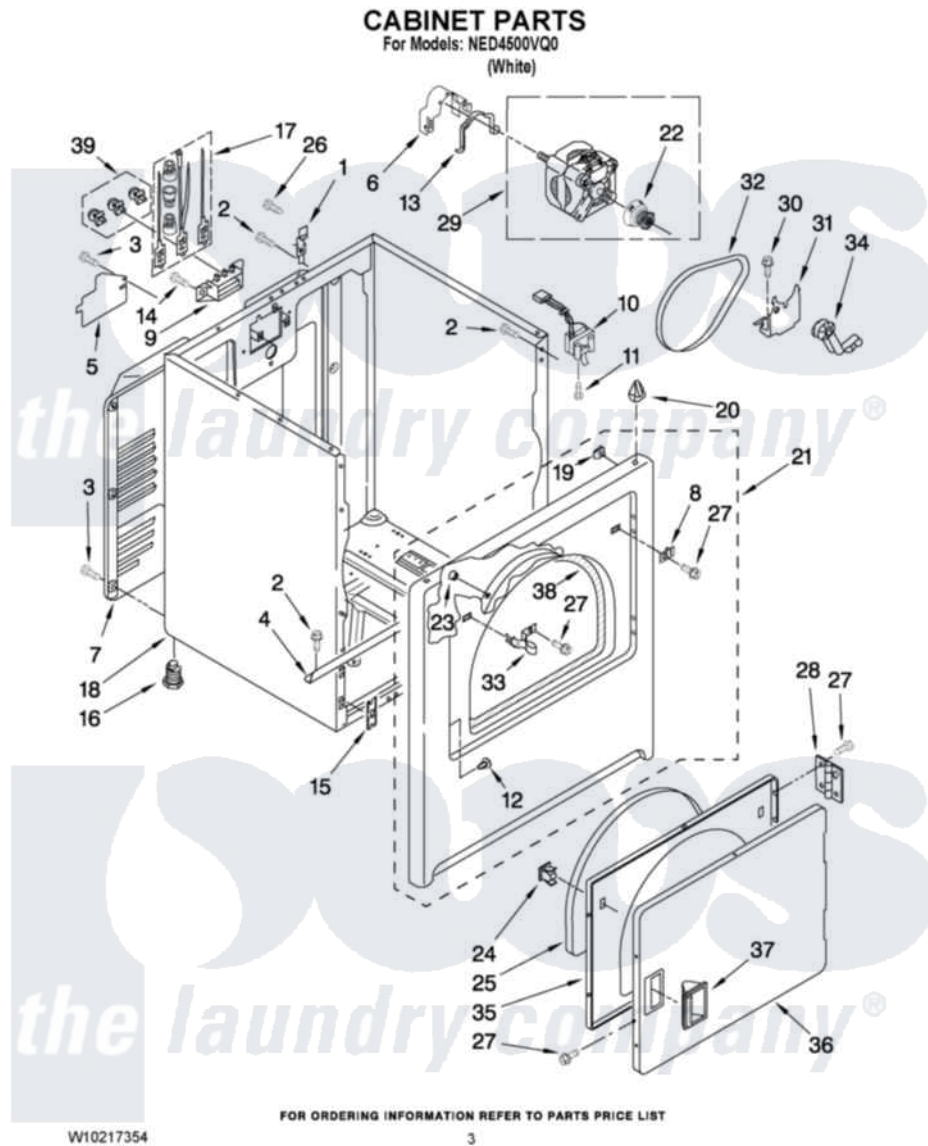

Amana NED4500VQ0 02 - CABINET PARTS

Amana Residential Amana NED4500VQ0 Dryer Parts Parts Diagram 02 - CABINET PARTS
Click on the part number to view part

Item	Original Part Number	Replaced By	Status	Part Description
1	8066217			Hinge, Top
2	3390631			Screw, 10-16 X 3/8
3	693995			Screw, Hex Head
4	8541400			Bracket, Cabinet
5	3396795			Cover, Terminal Block
6	3404162			Clamp, Motor
7	3396805	280043		Panel-Rear
8	3403630			Plug, Strike Hole
9	3397659			Block, Terminal
10	3406109	3406107		Door Switch Assembly
11	697773	3395530		Screw
12	3404413			Plug, Hinge Hole
13	W10121316			Plug, Multivent
14	3393008	308685		Side Trim)
15	3394083			Clip, Front Panel
16	3392100	49621		Feet-Leveling

"	279810		Foot-Optional
17	279318		Terminal Tinned And Brass Panel
18	8530603	8533643	Cabinet
19	98234		Clip, U-Bend
20	690363	18776	Lock, Front Top
21	W10224853		Front Panel Assembly
22	8066184		Pulley, Motor
23	685203	279220	Clip
24	3389441		Door Catch Assembly
25	3405246		Seal, Door Push-To-Start
26	697776	4331106	Screw, No.10-32 X 7/16
27	342055	488627	Screw
28	3405514	W10362431	Hinge And Pin Assembly
29	W10194250	279827	Motor-Drive
30	3400500		Bolt, 3405245 5/16-18 X 3/4
31	348780		Base, Motor
32	W10131364	341241	Belt
33	3403431		Strike, Panel
34	691366		Idler And Pulley Assembly
35	3402341		Door, Inner
36	3402335		Door, Front
37	3405184		Handle, Door
38	3406129		Seal And Bearing Assembly
39	279393		Terminal Block Screw Kit