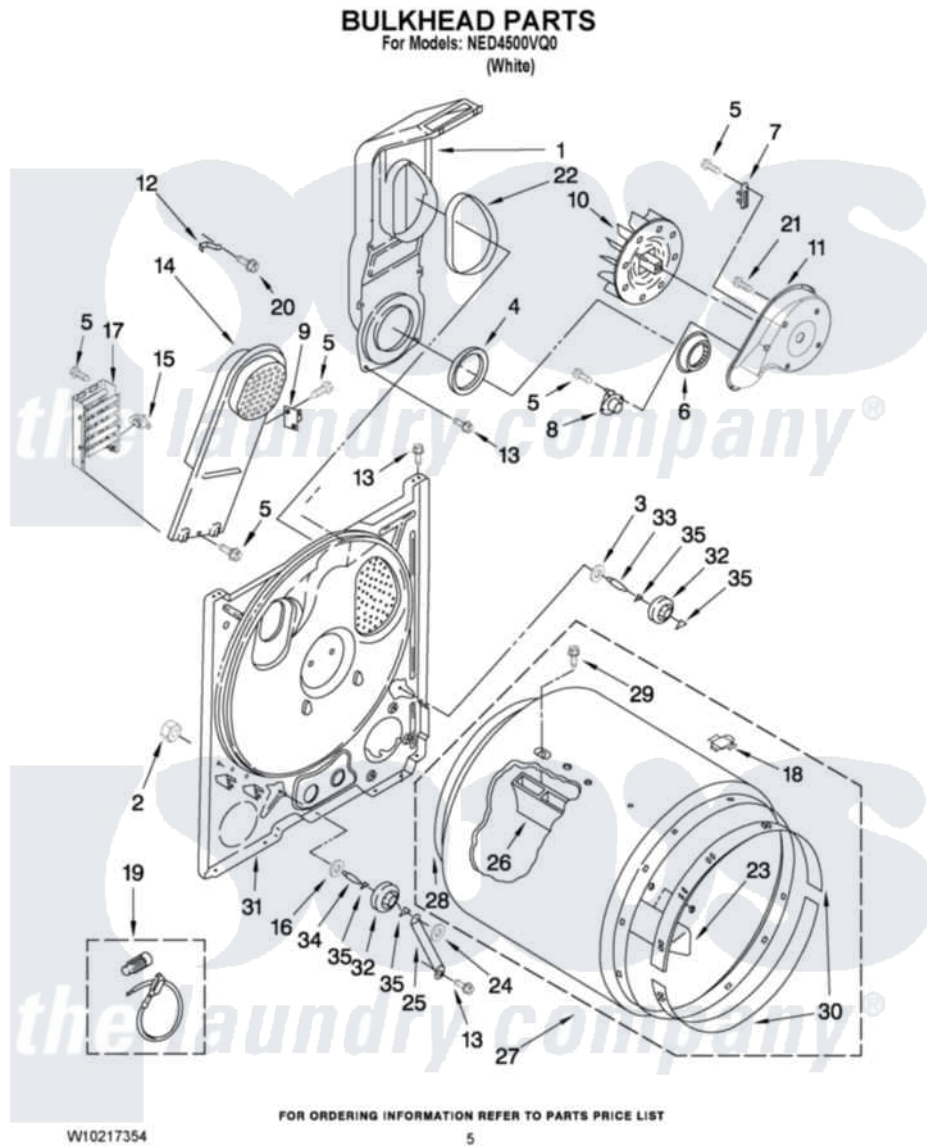

Amana NED4500VQ0 03 - BULKHEAD PARTS

Amana [Residential Amana NED4500VQ0 Dryer Parts](#) Parts Diagram 03 - BULKHEAD PARTS
Click on the part number to view part

Item	Original Part Number	Replaced By	Status	Part Description
1	348368			Lint Chute Assembly
2	3359452			Nut, Lock
3	3388703			Washer, Support
4	347139			Seal, Lint Chute
5	90767			Screw, 8A X 3/8 HeX Washer Head Tapping
6	696302			Shield, Exhaust
7	3392519			Thermal Limiter
8	3387134			Thermostat, Internal-Bias
9	3977393	279816		Cutoff-Tml
10	694089			Wheel, Blower
11	8577230			Housing, Blower
12	8066155			Clip, Heater Box
13	3390631			Screw, 10-16 X 3/8
14	8541818			Box, Heater
15	3977767			Thermostat, High Limit 250 F
16	348197			Washer, Support

17	3403585	279838	Element
18	8066086		Plug, Drum Hole
19	279457		Wire Kit, Terminal
20	489463		Screw, 8-18 X 1/16
21	3390647	488729	Screw
22	339956		Seal, Air Duct To Bulkhead
23	3403636		Baffle, Drum
24	90296		Nut, Push On
25	3976434		Bracket, Support Shaft
26	692490		Baffle, Drum
27	695587		Drum Assembly
28	3406130	279857	Seal
29	W10219342		Screw, Baffle Mounting
30	692526	279441	BeaRng-Rng
31	3403491	279796	Bulkhead
32	3397590	349241T	Support
33	3399507	W10359269	Shaft, Drum Roller Threads
34	3399506	W10359270	Shaft, Drum Roller Threads
35	690997		Washer, Thrust