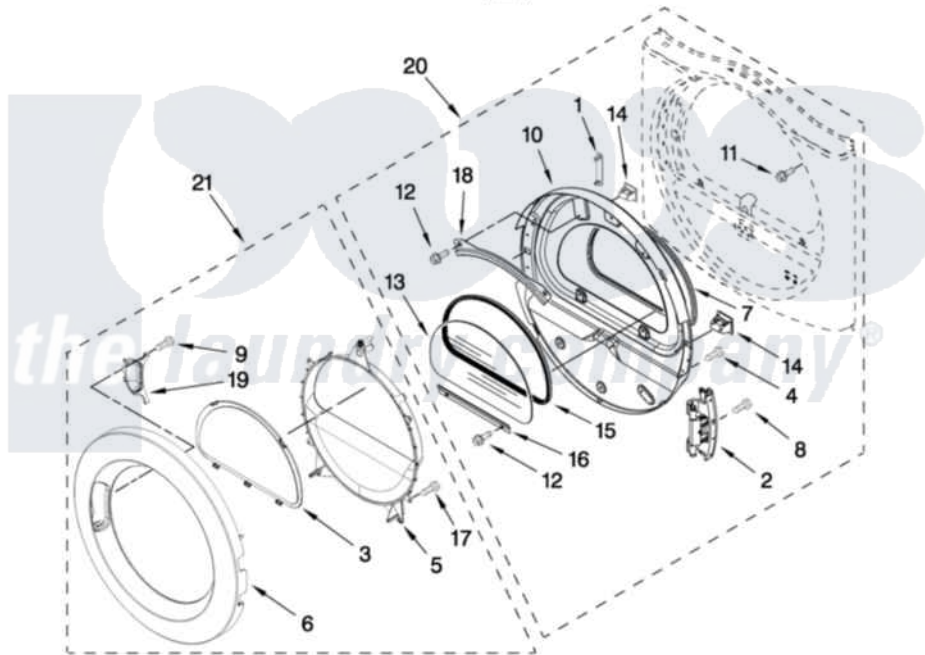

Amana NED7300WW0 04 - DOOR PARTS

DOOR PARTS For Model: NED7300WW0 (White)

FOR ORDERING INFORMATION REFER TO PARTS PRICE LIST

W10294407

7

Amana [Residential Amana NED7300WW0 Dryer Parts](#) Parts Diagram 04 - DOOR PARTS
Click on the part number to view part

Item	Original Part Number	Replaced By	Status	Part Description
1	W10256915			Label, Hinge Hole Cover
2	8578887			Door Hinge Assembly
3	W10215741			Screen, Door
4	8534044			Screw, 8-18 X 1/2
5	W10283424			Door, Intermediate Stationary
6	W10215742			Door, Outer Ring
7	W10163915			Door Seal
8	W10159996			Screw, 10-24 X 25/64
9	9742177			Screw, 8-18 X .625
10	W10259900	W10164062		Door Assembly
11	355515			Screw, 8-18 X 11/16
12	3393258	3373329D		Screw
13	W10286878			Window
14	690081	279570		Latch
15	8579663			Seal, Window
16	8519354			Retainer-Window

17	8534022	Screw, 8-18 X 1/16
18	8519356	Retainer-Window
19	W10215754	Handle Pocket
20	W10270216	Door Assembly
21	W10215753	Door, Outer Assembly