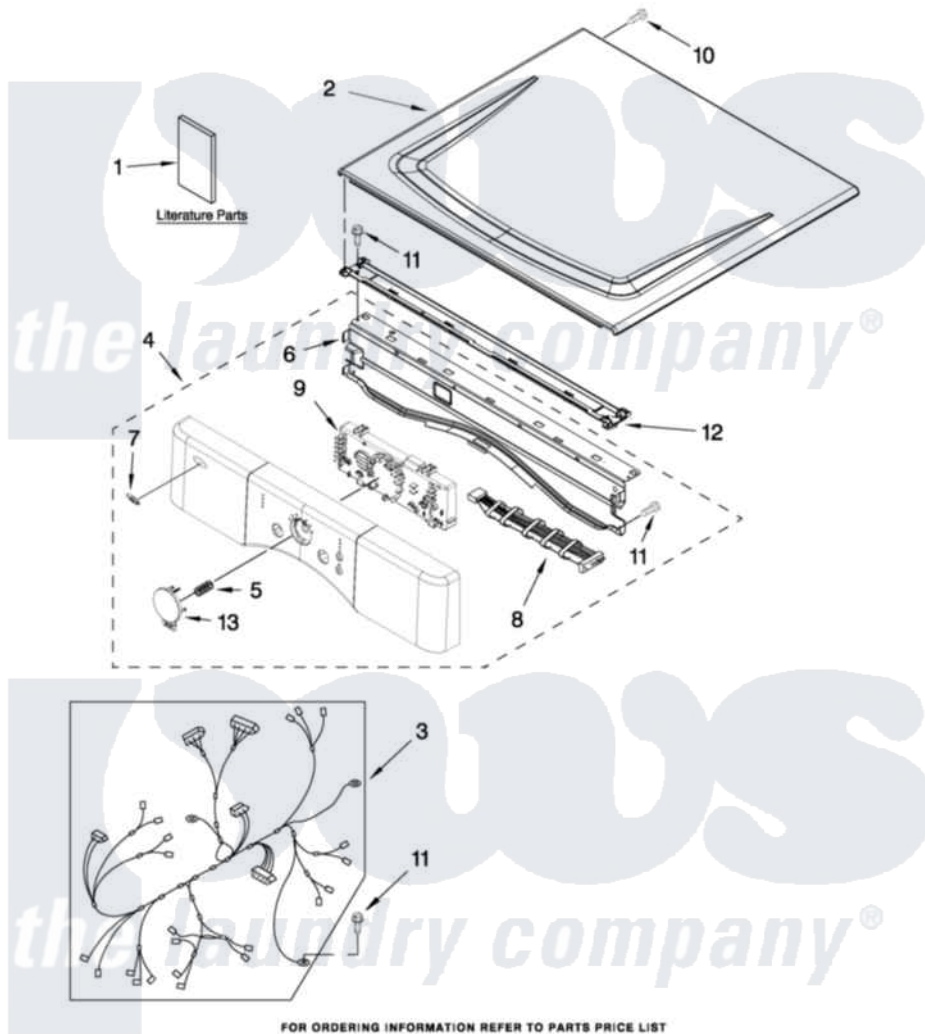

# Amana NED7300WW1 01 - TOP AND CONSOLE PARTS

## TOP AND CONSOLE PARTS

27" ELECTRIC DRYER

For Model: NED7300WW1  
(White)

FOR ORDERING INFORMATION REFER TO PARTS PRICE LIST

7-10 Printed in U.S.A. (LT)(bay)

1

Part No. W10341805 Rev. A

Amana [Residential Amana NED7300WW1 Dryer Parts](#) Parts Diagram 01 - TOP AND CONSOLE PARTS

[Click on the part number to view part](#)

Item	Original Part Number	Replaced By	Status	Part Description
1	W10240875		Not Available	USE & CARE GUIDE
"	W10238795		Not Available	TECH SHEET
"	W10240579		Not Available	INSTALLATION,INSTRUCTION
2	8563730	<a href="#">W10336080</a>		Top
3	<a href="#">W10251442</a>			Harness, Main
4	<a href="#">W10215746</a>			Panel, Console Assembly
5	<a href="#">W10215807</a>			Spring, Cycle Button
6	<a href="#">8565237</a>			Bracket, Console
7	<a href="#">W10216285</a>			Name Plate
8	<a href="#">W10259049</a>			Cable, User Interface
9	<a href="#">W10215814</a>			Assembly, User Interface
10	<a href="#">W10006580</a>			Screw, M3-1.12 X12 Pn 6l Spl
11	3390647	<a href="#">488729</a>		Screw
12	<a href="#">W10266747</a>			Channel-Water, Dryer
13	<a href="#">W10311352</a>			Button, Cycle